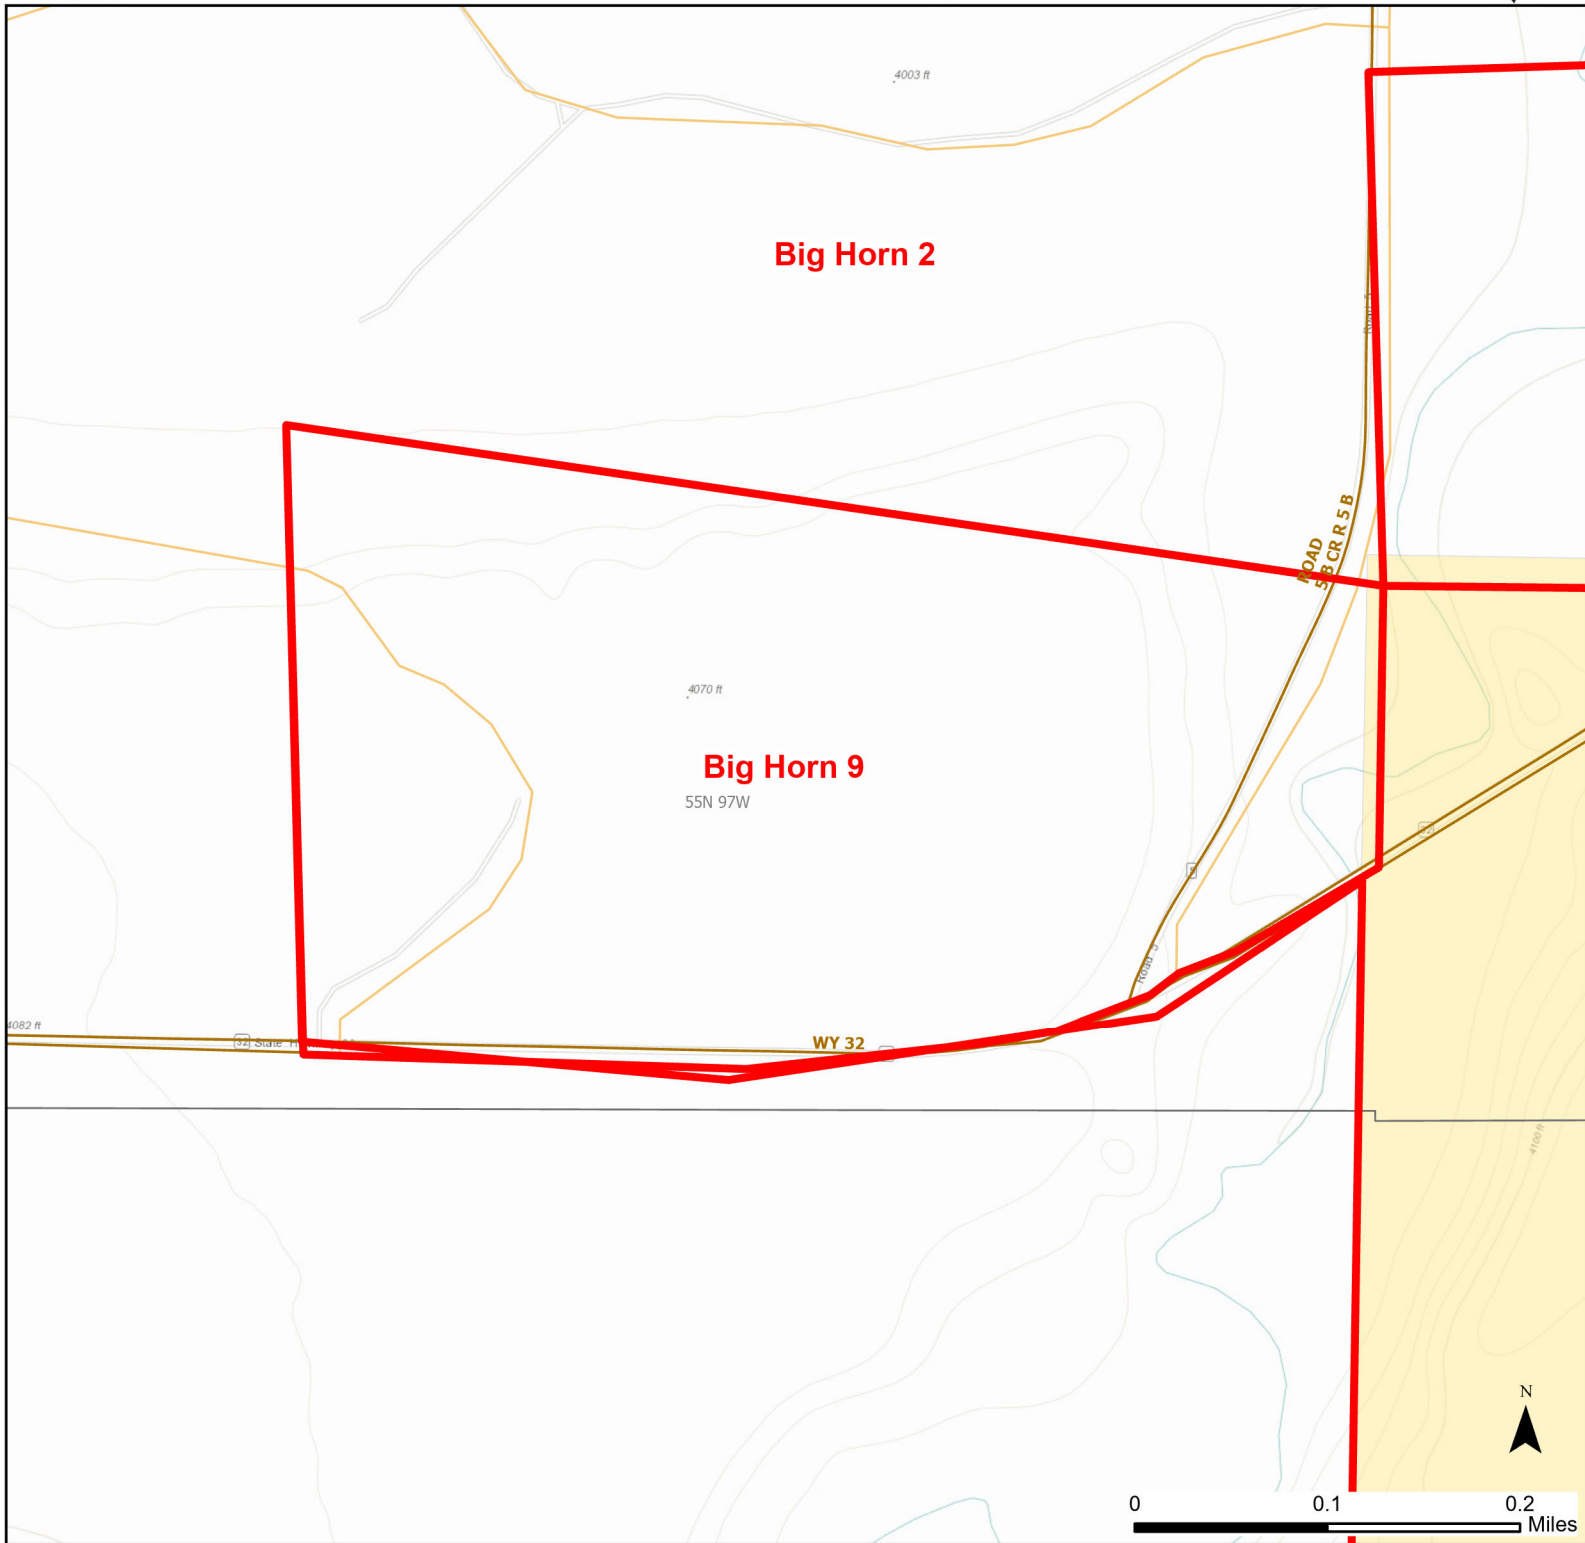

Big Horn 9 Walk-in Hunting Area

Access Dates:
08/15 - 05/31
2024 Hunt Season

Parking	Closed Road	Boundary	Limited Range Weapons and Archery	State
Road Closed	WIA Use Only	Archery Only	Other	DOD
Coupon Box	Roads	County Boundaries	CLOSED	BLM
Gate	Open Road			Forest Service
Special Conditions Apply				Wyoming Game & Fish Dept.
				Private

Species allowed to hunt: Pheasant, Doves, Turkey, Antelope, Deer

Rules: Portable blinds may be used on a daily basis. Blinds must have owner's name and contact info affixed and may not be left in the field overnight. Motorized vehicle access allowed on established roads only.

This map is for visual use, assistance and general location only, does not represent a survey, and is not to be used for legal conveyance. Hunt Area boundaries are approximate, consult Game and Fish Hunting Regulations for descriptions and restrictions. Access to these private lands for any commercial activity must be gained by contacting the individual landowner(s) directly.