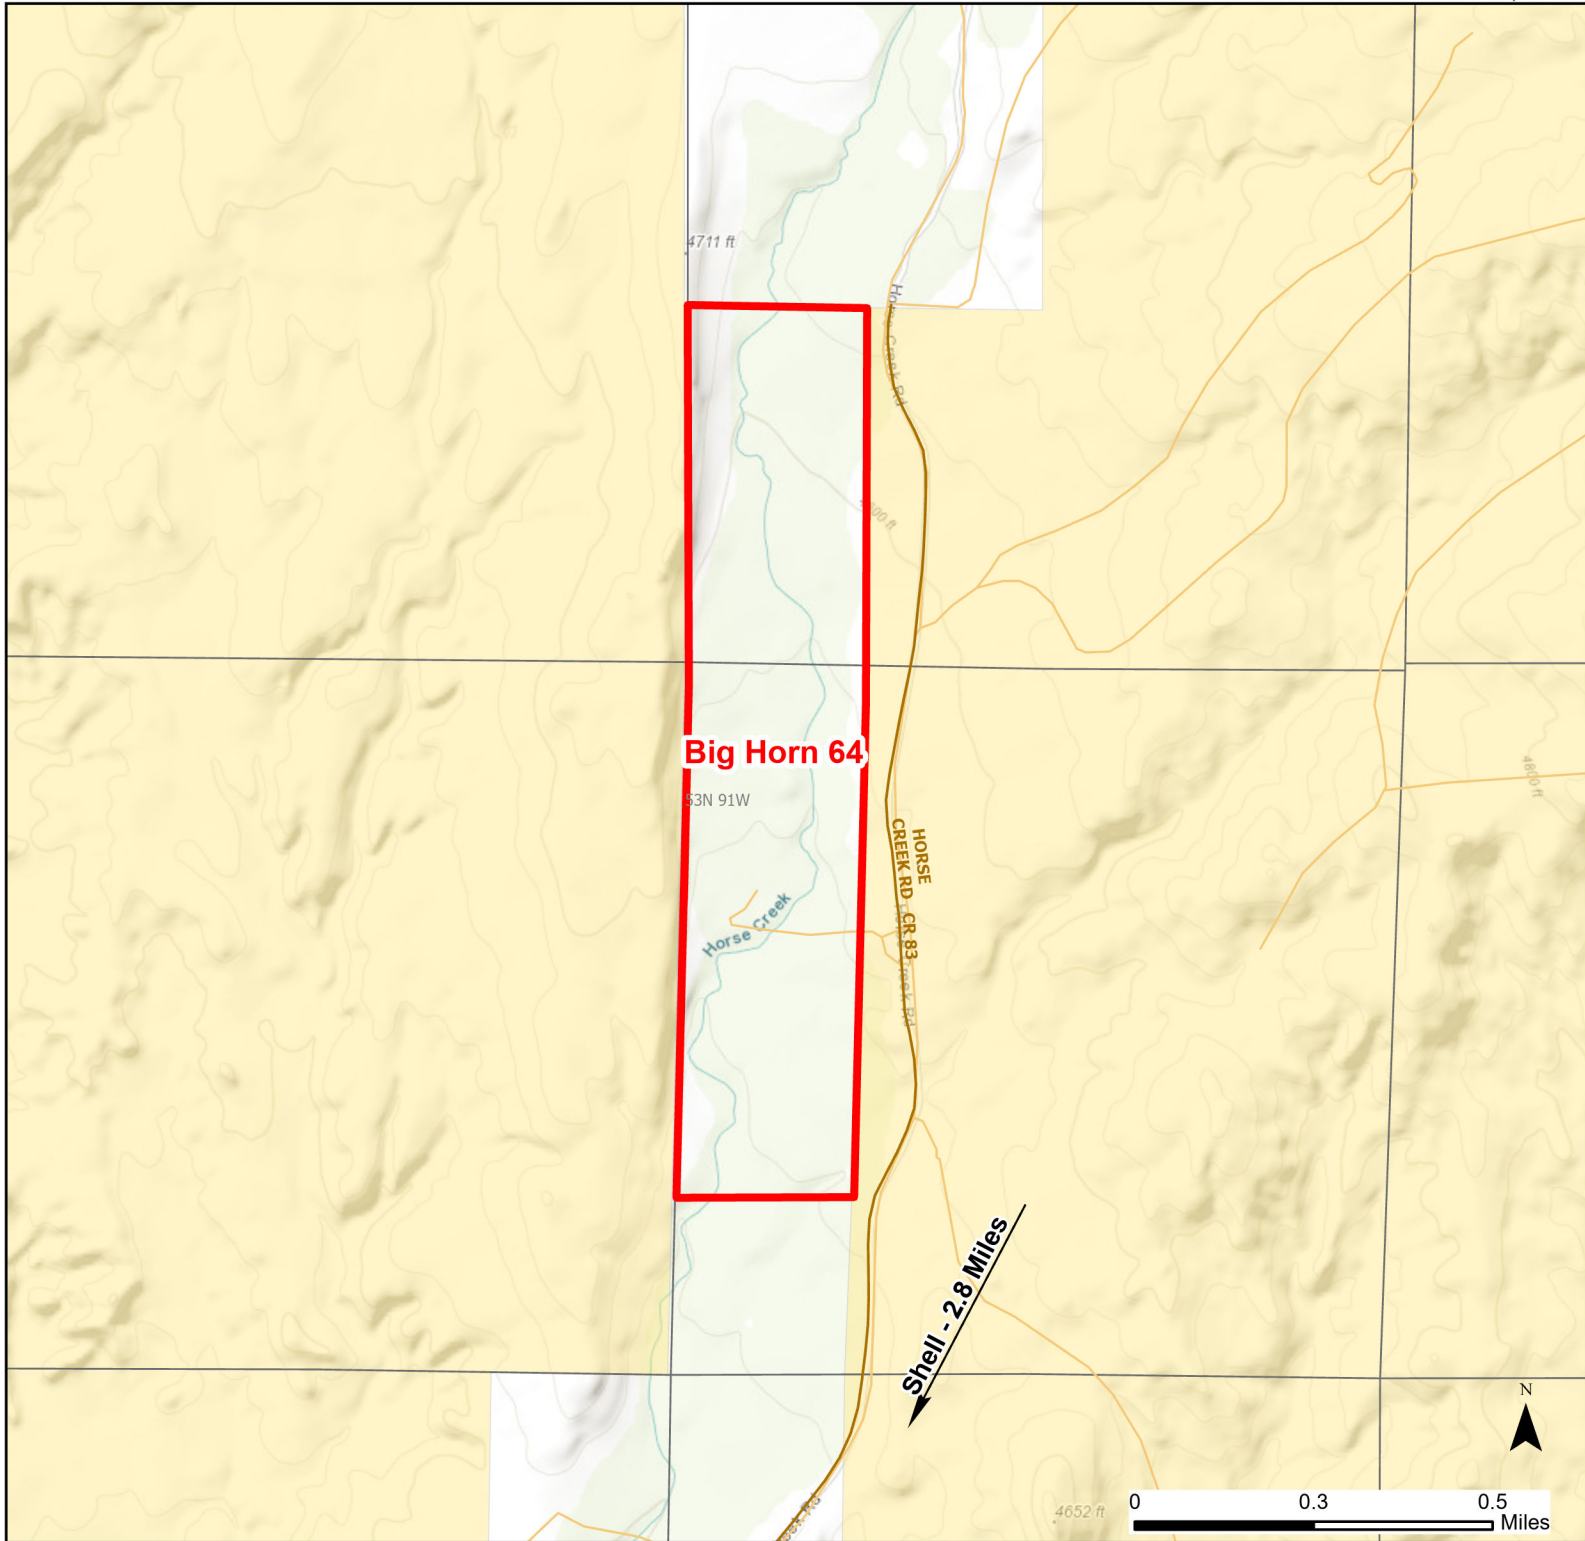

Big Horn 64 Walk-in Hunting Area

Access Dates:
08/15 - 05/31
2024 Hunt Season

Parking	Closed Road	Boundary	Limited Range Weapons and Archery	State
Road Closed	WIA Use Only	Archery Only	Other	DOD
Coupon Box	Roads	County Boundaries	CLOSED	BLM
Gate	Open Road			Forest Service
Special Conditions Apply				Wyoming Game & Fish Dept.
				Private

Species allowed to hunt: Waterfowl, Pheasant, Sage Grouse, Doves, Partridge, Turkey, Rabbit, Antelope, Deer

Rules: Portable blinds may be used on a daily basis. Blinds must have owner's name and contact info affixed and may not be left in the field overnight.

This map is for visual use, assistance and general location only, does not represent a survey, and is not to be used for legal conveyance. Hunt Area boundaries are approximate, consult Game and Fish Hunting Regulations for descriptions and restrictions. Access to these private lands for any commercial activity must be gained by contacting the individual landowner(s) directly.