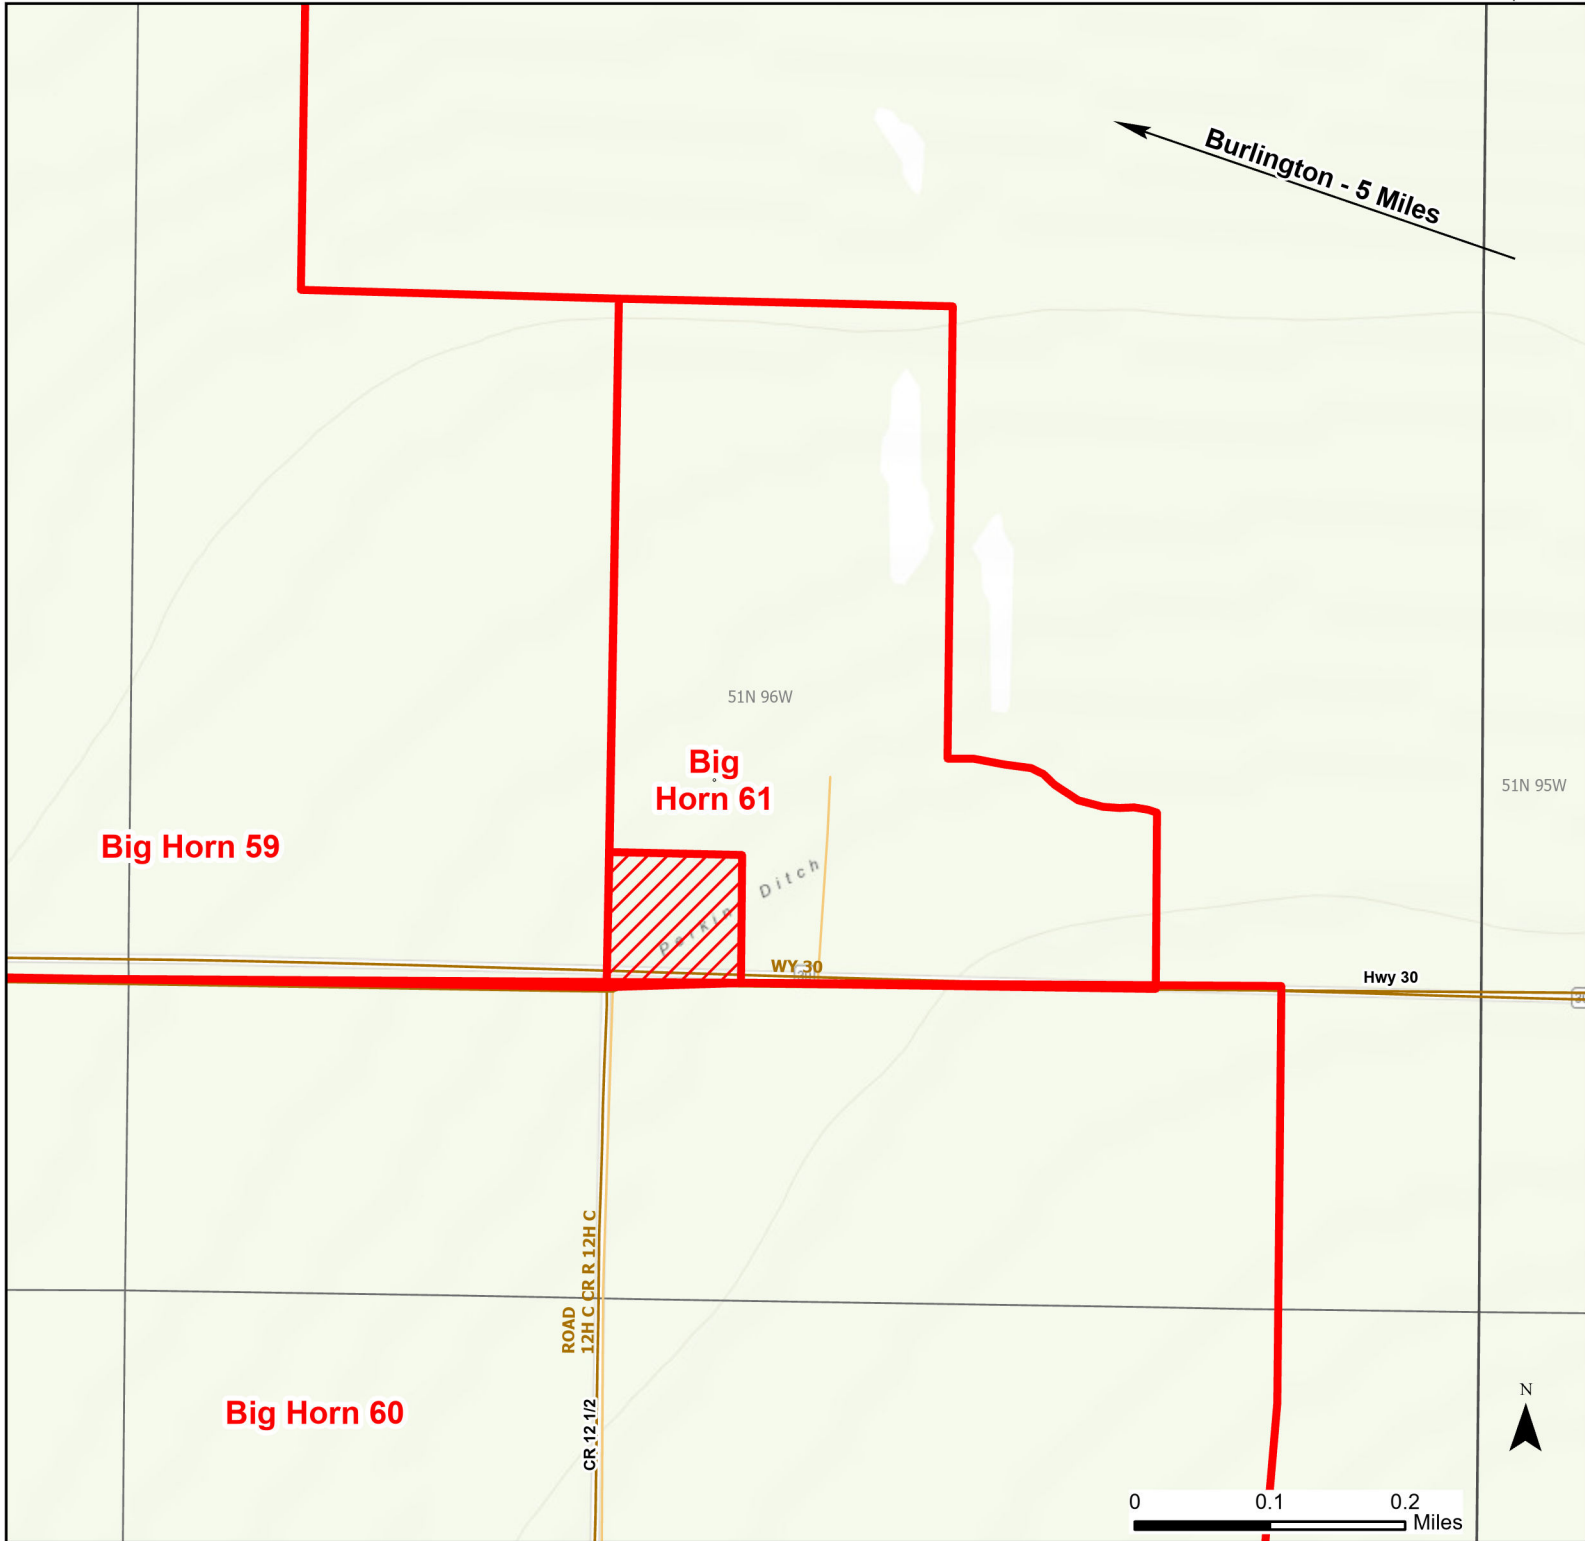

# Big Horn 61 Walk-in Hunting Area

Access Dates:  
09/01 - 02/28  
2024 Hunt Season

Parking	Closed Road	Boundary	Limited Range Weapons and Archery	State
Road Closed	WIA Use Only	Archery Only	Other	DOD
Coupon Box	Roads			BLM
Gate	County Boundaries			Forest Service
Open Road				Wyoming Game & Fish Dept.
Special Conditions Apply			CLOSED	Private

Species allowed to hunt: Waterfowl, Sandhill Crane, Doves, Rabbit, Deer

Rules: Portable blinds may be used on a daily basis. Blinds must have owner's name and contact info affixed and may not be left in the field overnight.

This map is for visual use, assistance and general location only, does not represent a survey, and is not to be used for legal conveyance. Hunt Area boundaries are approximate, consult Game and Fish Hunting Regulations for descriptions and restrictions. Access to these private lands for any commercial activity must be gained by contacting the individual landowner(s) directly.