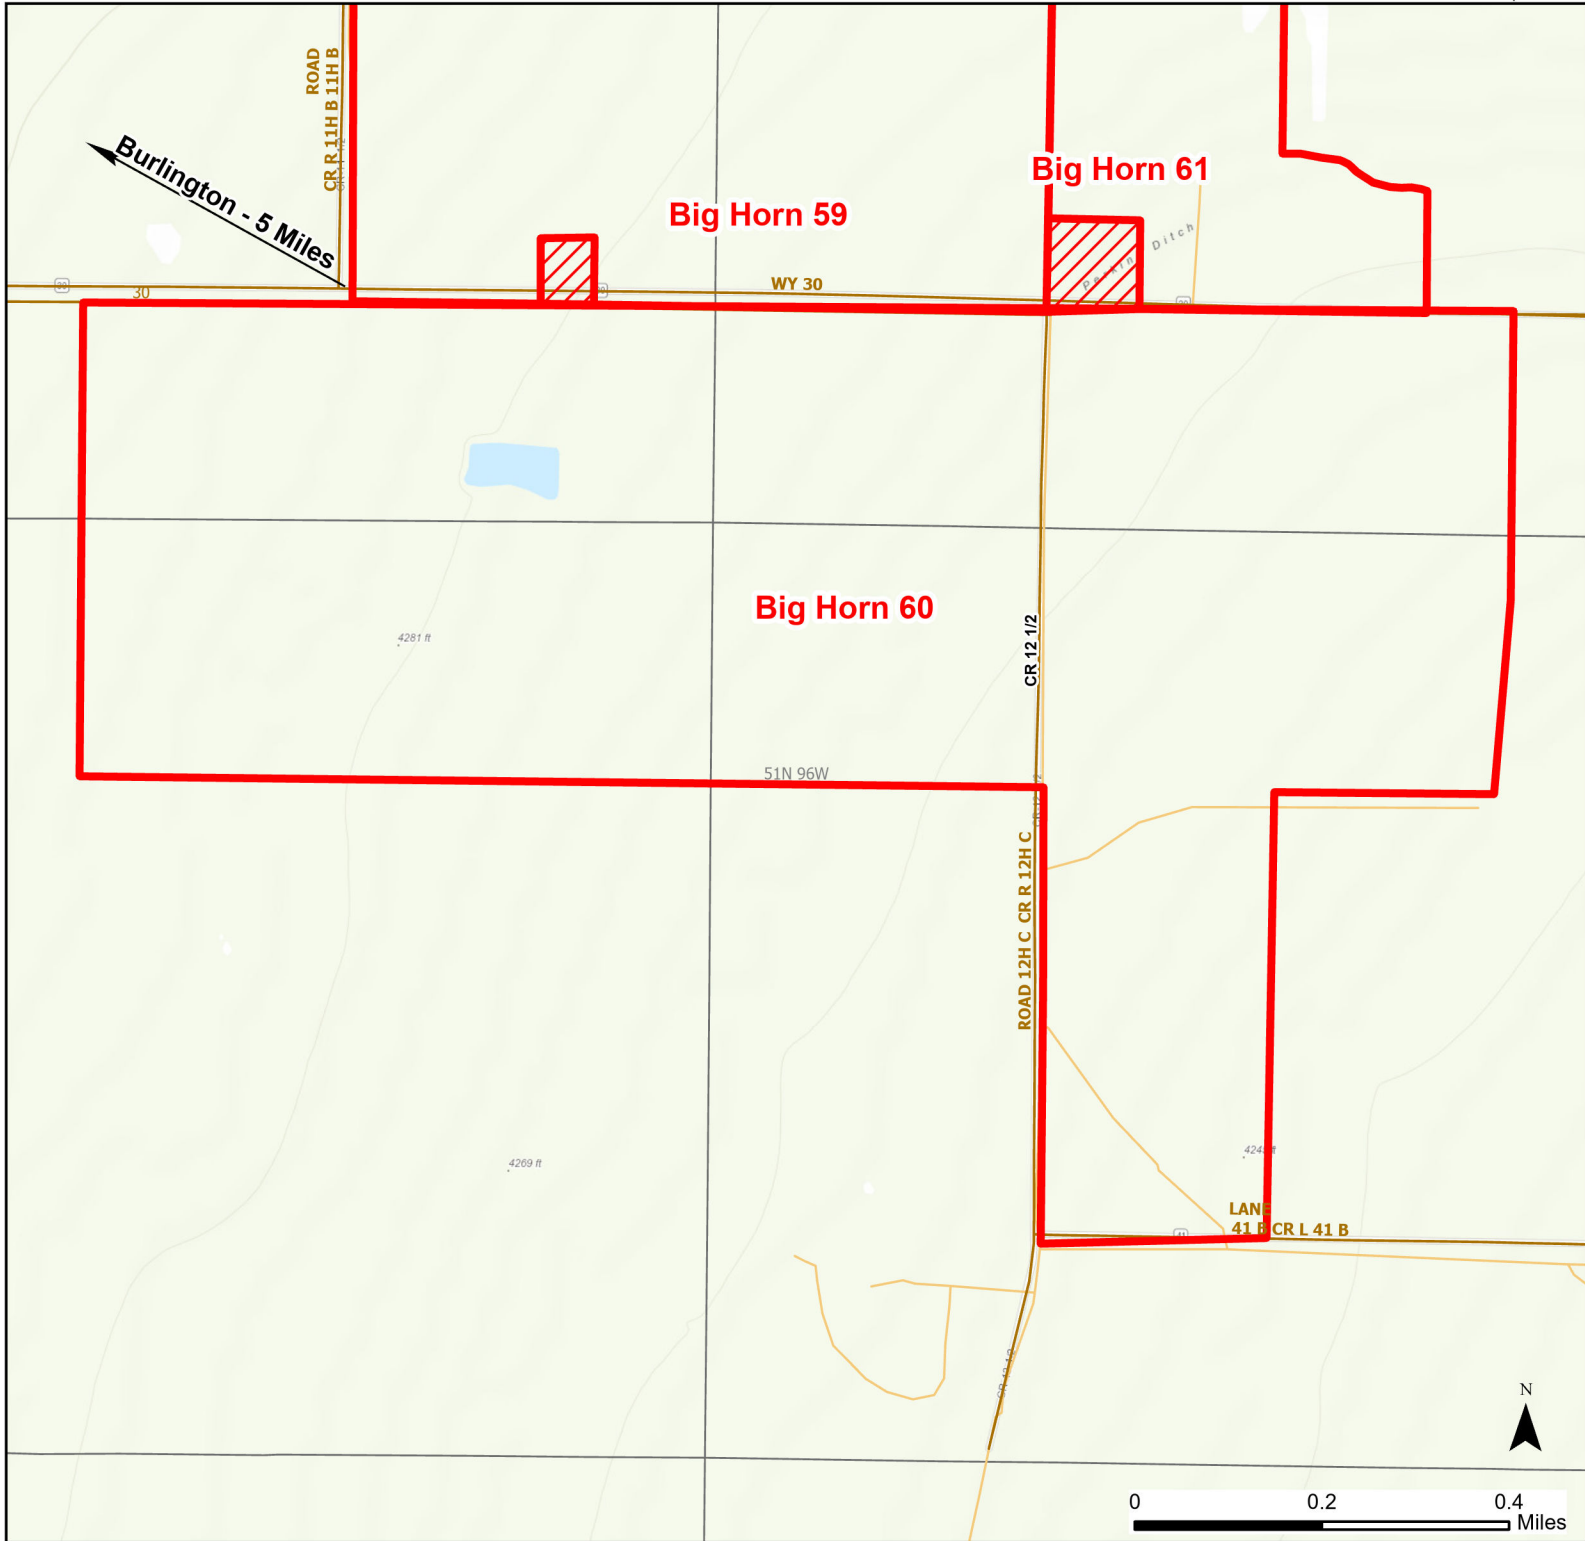

Big Horn 60 Walk-in Hunting Area

Access Dates:
09/01 - 02/28
2024 Hunt Season

Parking	Closed Road	Boundary	Limited Range Weapons and Archery	State
Road Closed	WIA Use Only	Archery Only	Other	DOD
Coupon Box	Roads			BLM
Gate	County Boundaries			Forest Service
Open Road				Wyoming Game & Fish Dept.
Special Conditions Apply			CLOSED	Private

Species allowed to hunt: Waterfowl, Sandhill Crane, Doves, Rabbit, Deer, Elk

Rules:

This map is for visual use, assistance and general location only, does not represent a survey, and is not to be used for legal conveyance. Hunt Area boundaries are approximate, consult Game and Fish Hunting Regulations for descriptions and restrictions. Access to these private lands for any commercial activity must be gained by contacting the individual landowner(s) directly.