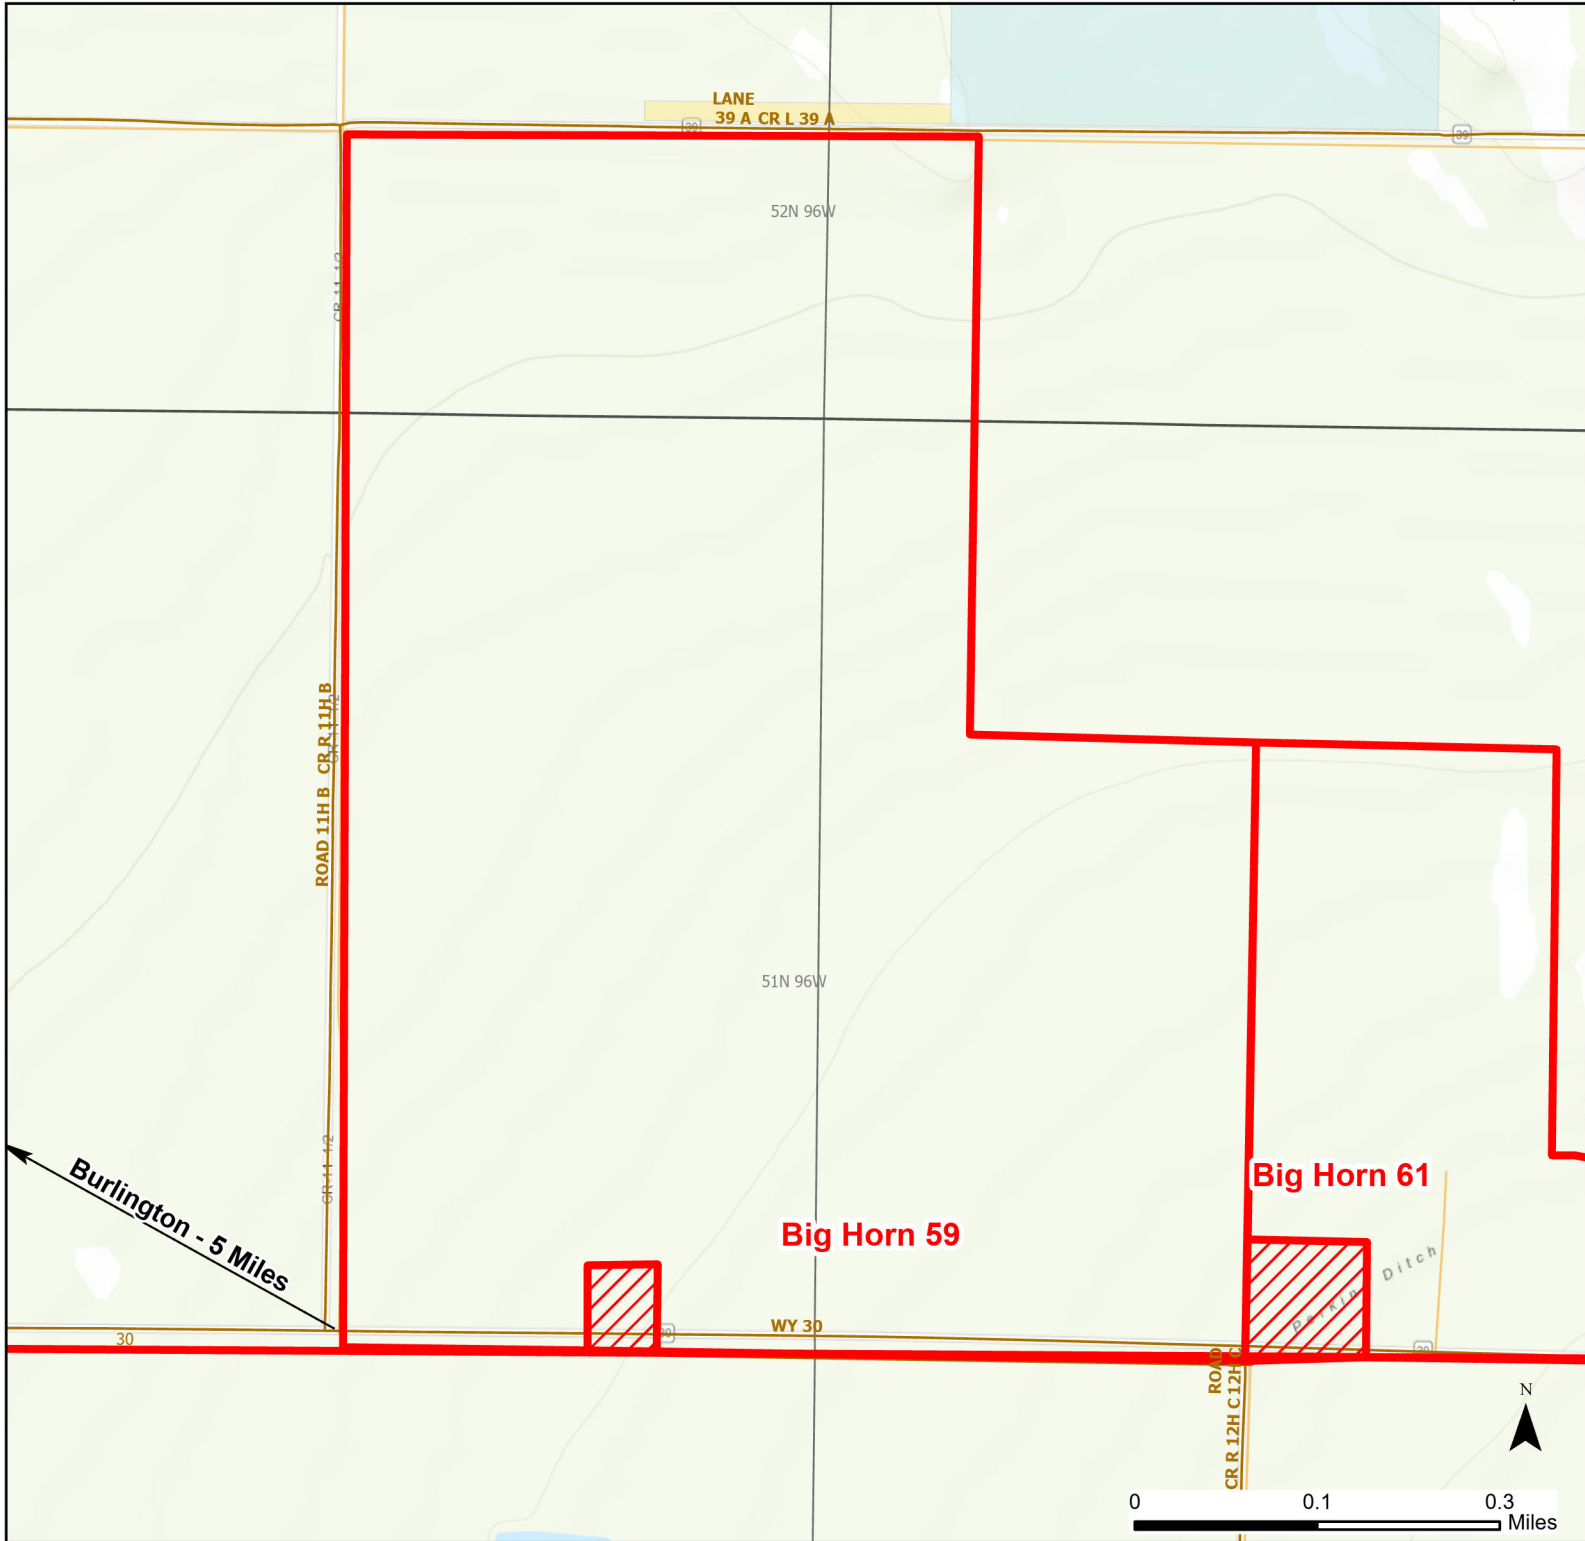

Big Horn 59 Walk-in Hunting Area

Access Dates:
09/01 - 02/28
2024 Hunt Season

Parking	Closed Road	Boundary	Limited Range Weapons and Archery	State
Road Closed	WIA Use Only	Archery Only	Other	DOD
Coupon Box	Roads	Archery Only	CLOSED	BLM
Gate	County Boundaries			Forest Service
Open Road				Wyoming Game & Fish Dept.
Special Conditions Apply				Private

Species allowed to hunt: Waterfowl, Sandhill Crane, Doves, Rabbit, Deer, Elk

Rules: Portable blinds may be used on a daily basis. Blinds must have owner's name and contact info affixed and may not be left in the field overnight. Crow hunting allowed during open season.

This map is for visual use, assistance and general location only, does not represent a survey, and is not to be used for legal conveyance. Hunt Area boundaries are approximate, consult Game and Fish Hunting Regulations for descriptions and restrictions. Access to these private lands for any commercial activity must be gained by contacting the individual landowner(s) directly.