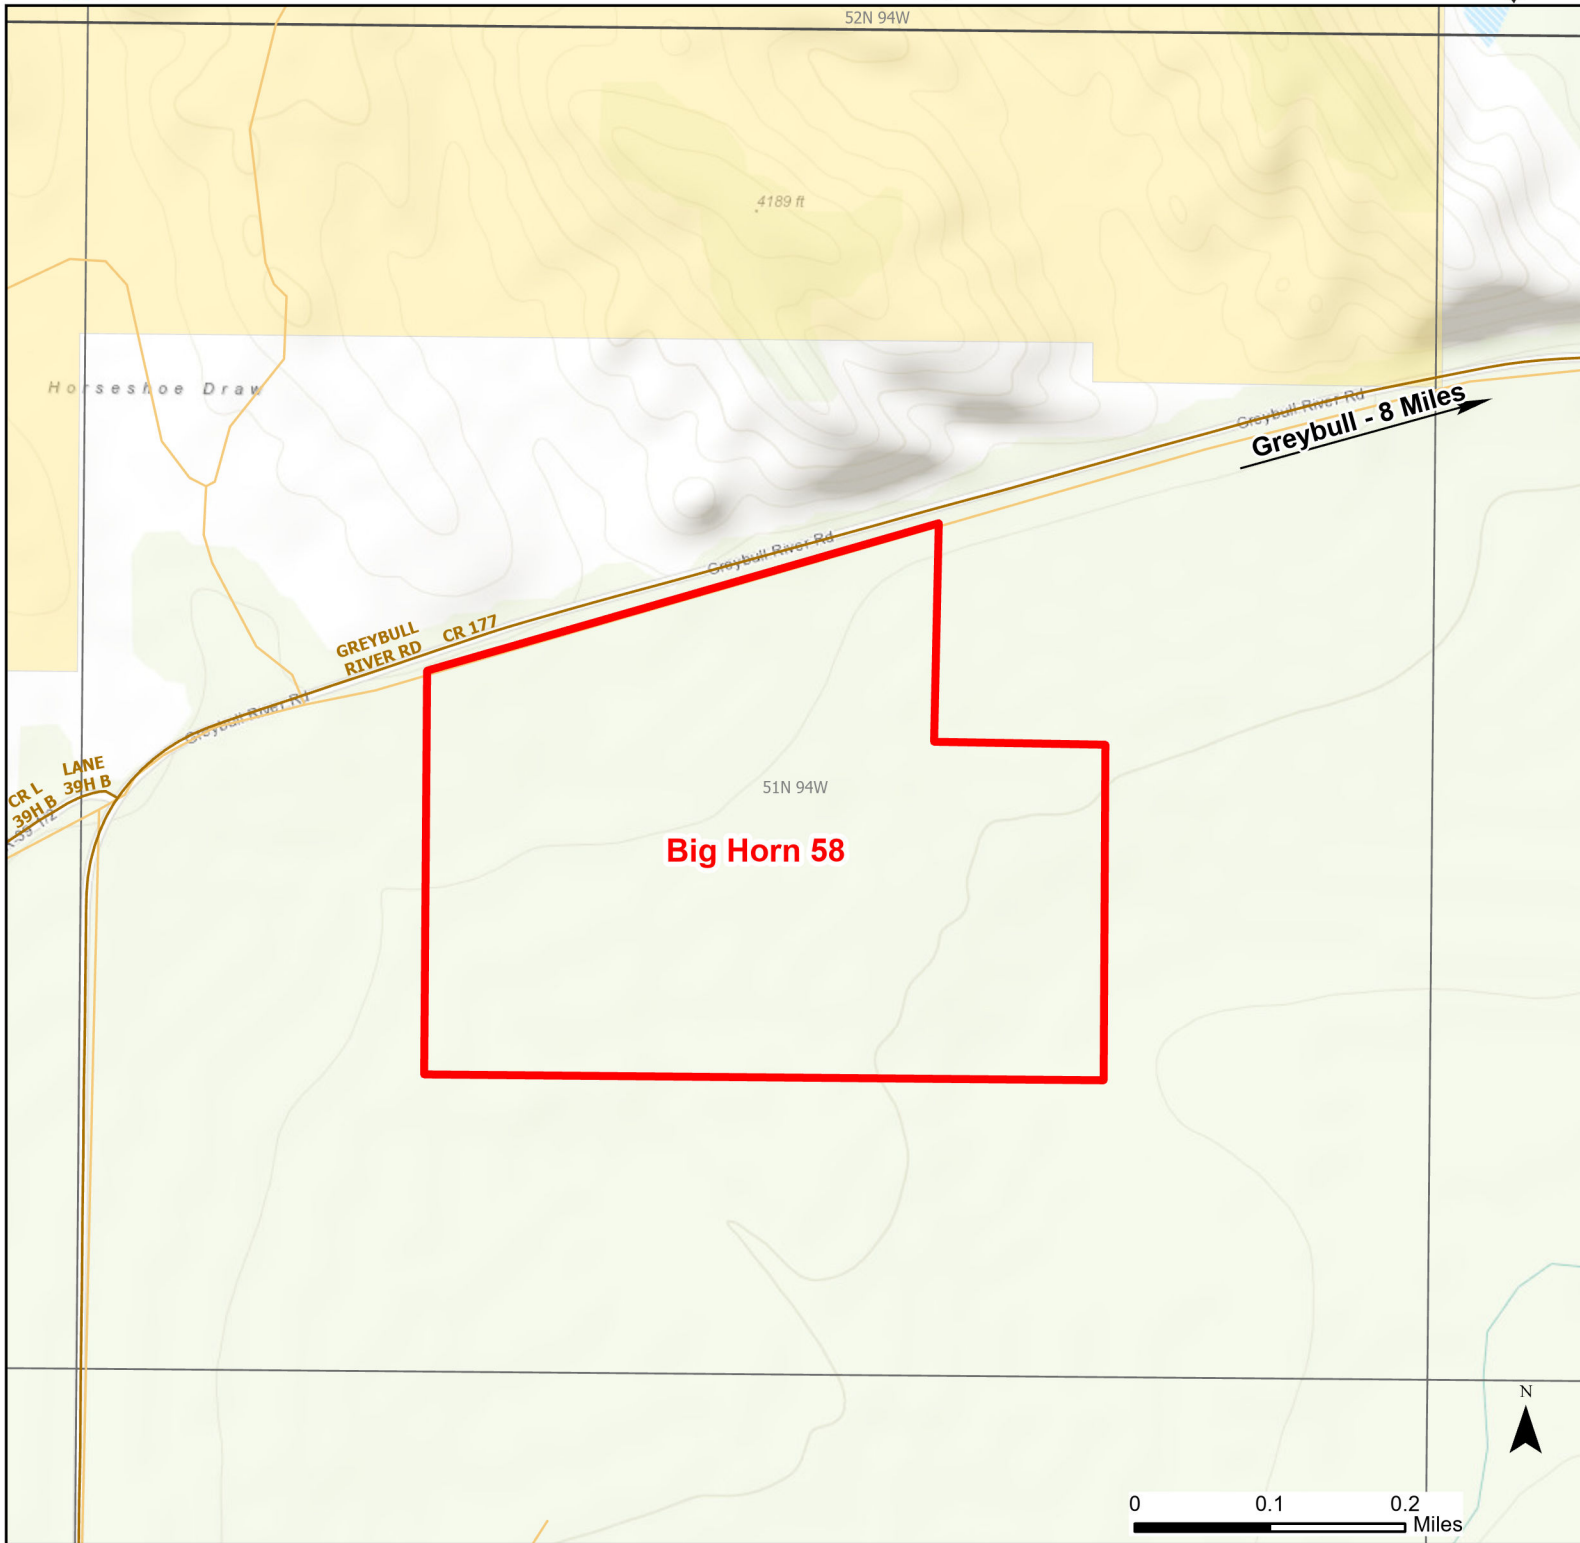

Big Horn 58 Walk-in Hunting Area

Access Dates:
09/01 - 02/28
2024 Hunt Season

Parking	Closed Road	Boundary	Limited Range Weapons and Archery	State
Road Closed	WIA Use Only	Archery Only	Other	DOD
Coupon Box	Roads	County Boundaries	CLOSED	BLM
Gate	Open Road			Forest Service
Special Conditions Apply				Wyoming Game & Fish Dept.
				Private

This map is for visual use, assistance and general location only, does not represent a survey, and is not to be used for legal conveyance. Hunt Area boundaries are approximate, consult Game and Fish Hunting Regulations for descriptions and restrictions. Access to these private lands for any commercial activity must be gained by contacting the individual landowner(s) directly.