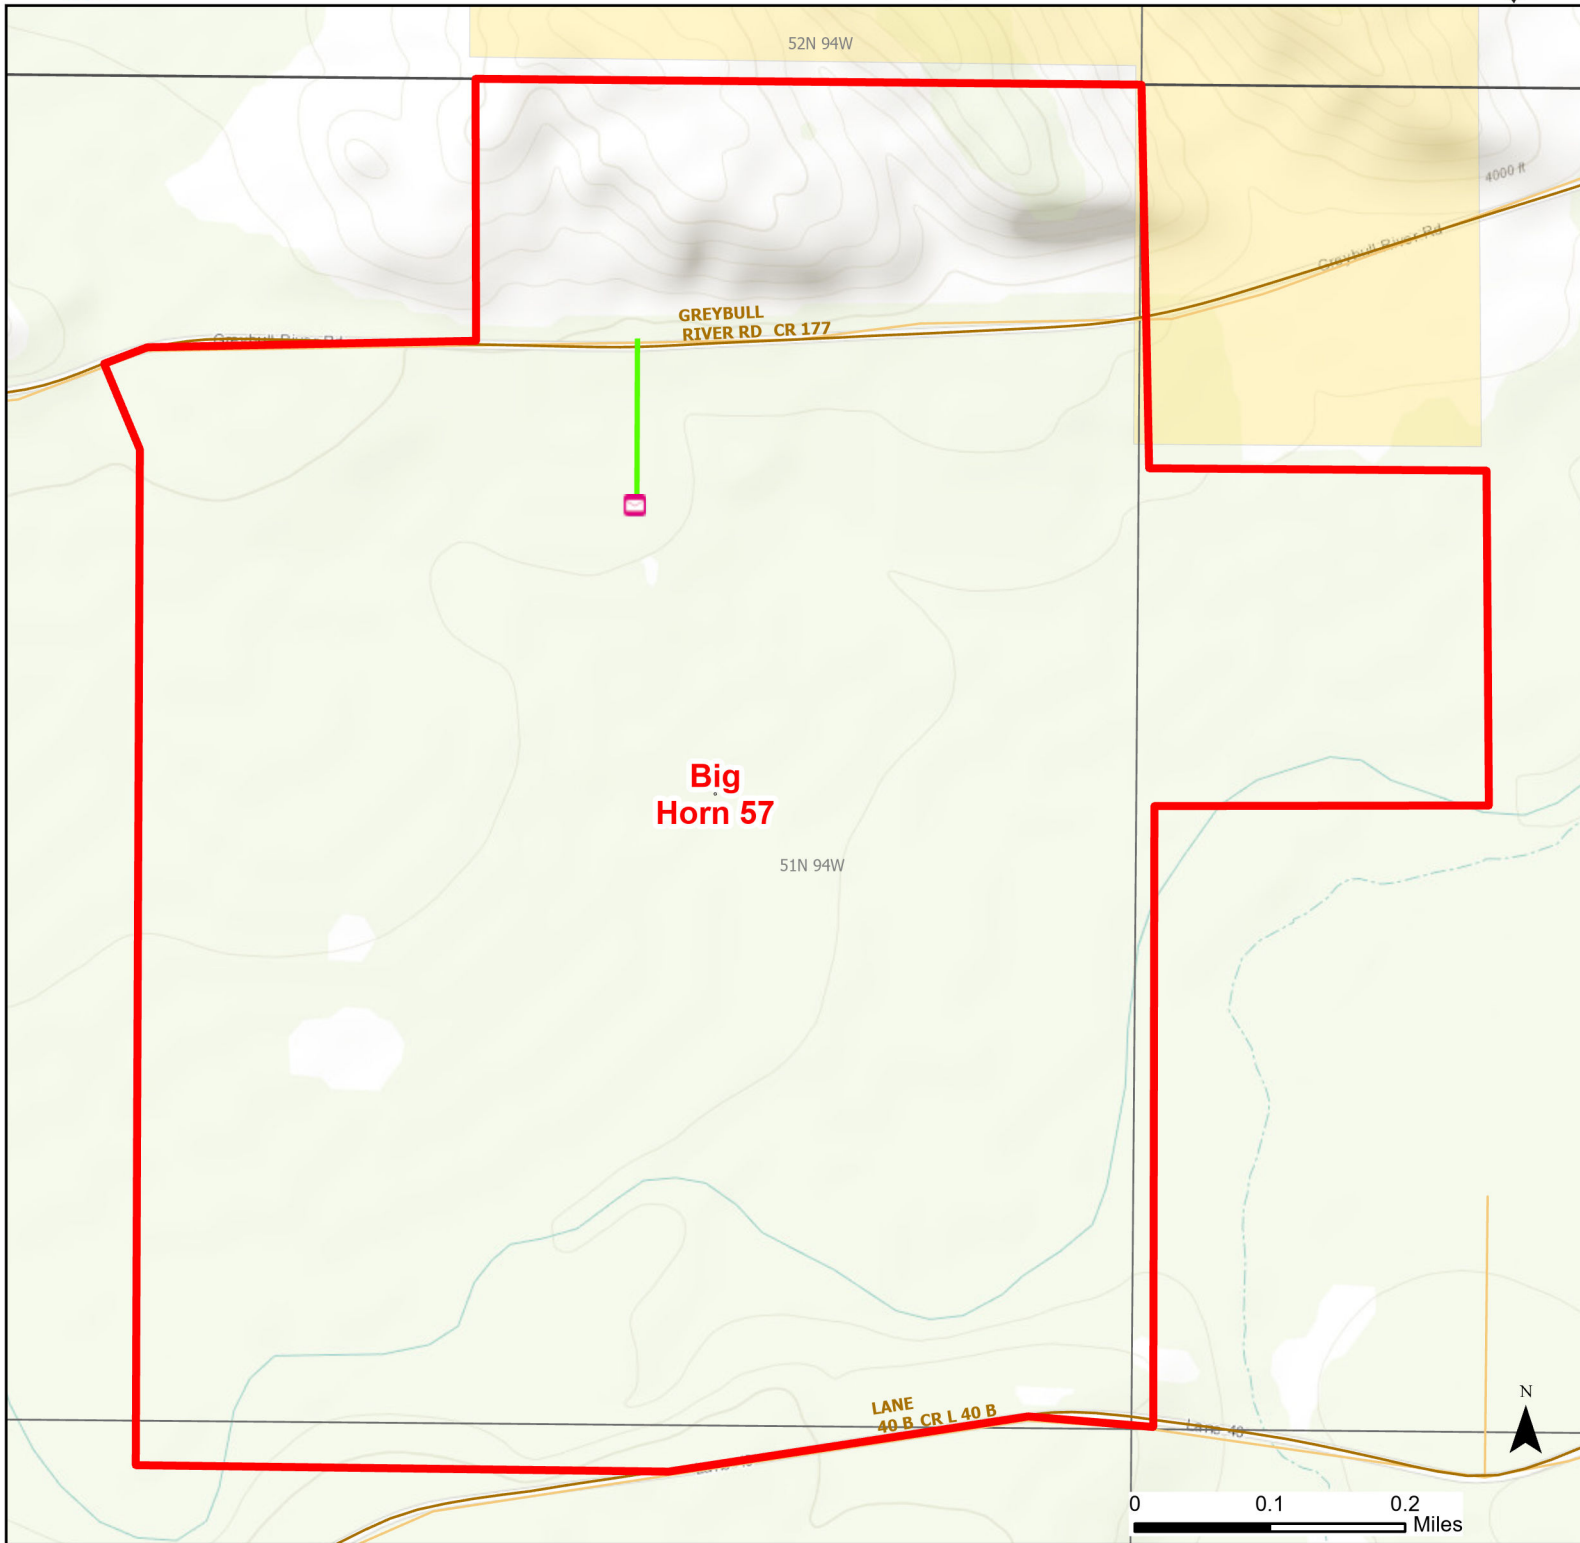

Big Horn 57 Walk-in Hunting Area

Access Dates:
09/01 - 02/28
2024 Hunt Season

Parking	Closed Road	Boundary	Limited Range Weapons and Archery	State
Road Closed	WIA Use Only	Archery Only	Other	DOD
Coupon Box	Roads	County Boundaries	CLOSED	BLM
Gate	Open Road			Forest Service
Special Conditions Apply				Wyoming Game & Fish Dept.
				Private

Species allowed to hunt: Waterfowl, Sandhill Crane, Doves, Rabbit, Deer, Elk

Rules: All vehicles must park in designated parking areas only. Portable blinds may be used on a daily basis. Blinds must have owner's name and contact info affixed and may not be left in the field overnight. Motorized vehicle access limited to designated roads only. Designated roads are marked with a white arrow. Crow hunting allowed during open season.

This map is for visual use, assistance and general location only, does not represent a survey, and is not to be used for legal conveyance. Hunt Area boundaries are approximate, consult Game and Fish Hunting Regulations for descriptions and restrictions. Access to these private lands for any commercial activity must be gained by contacting the individual landowner(s) directly.