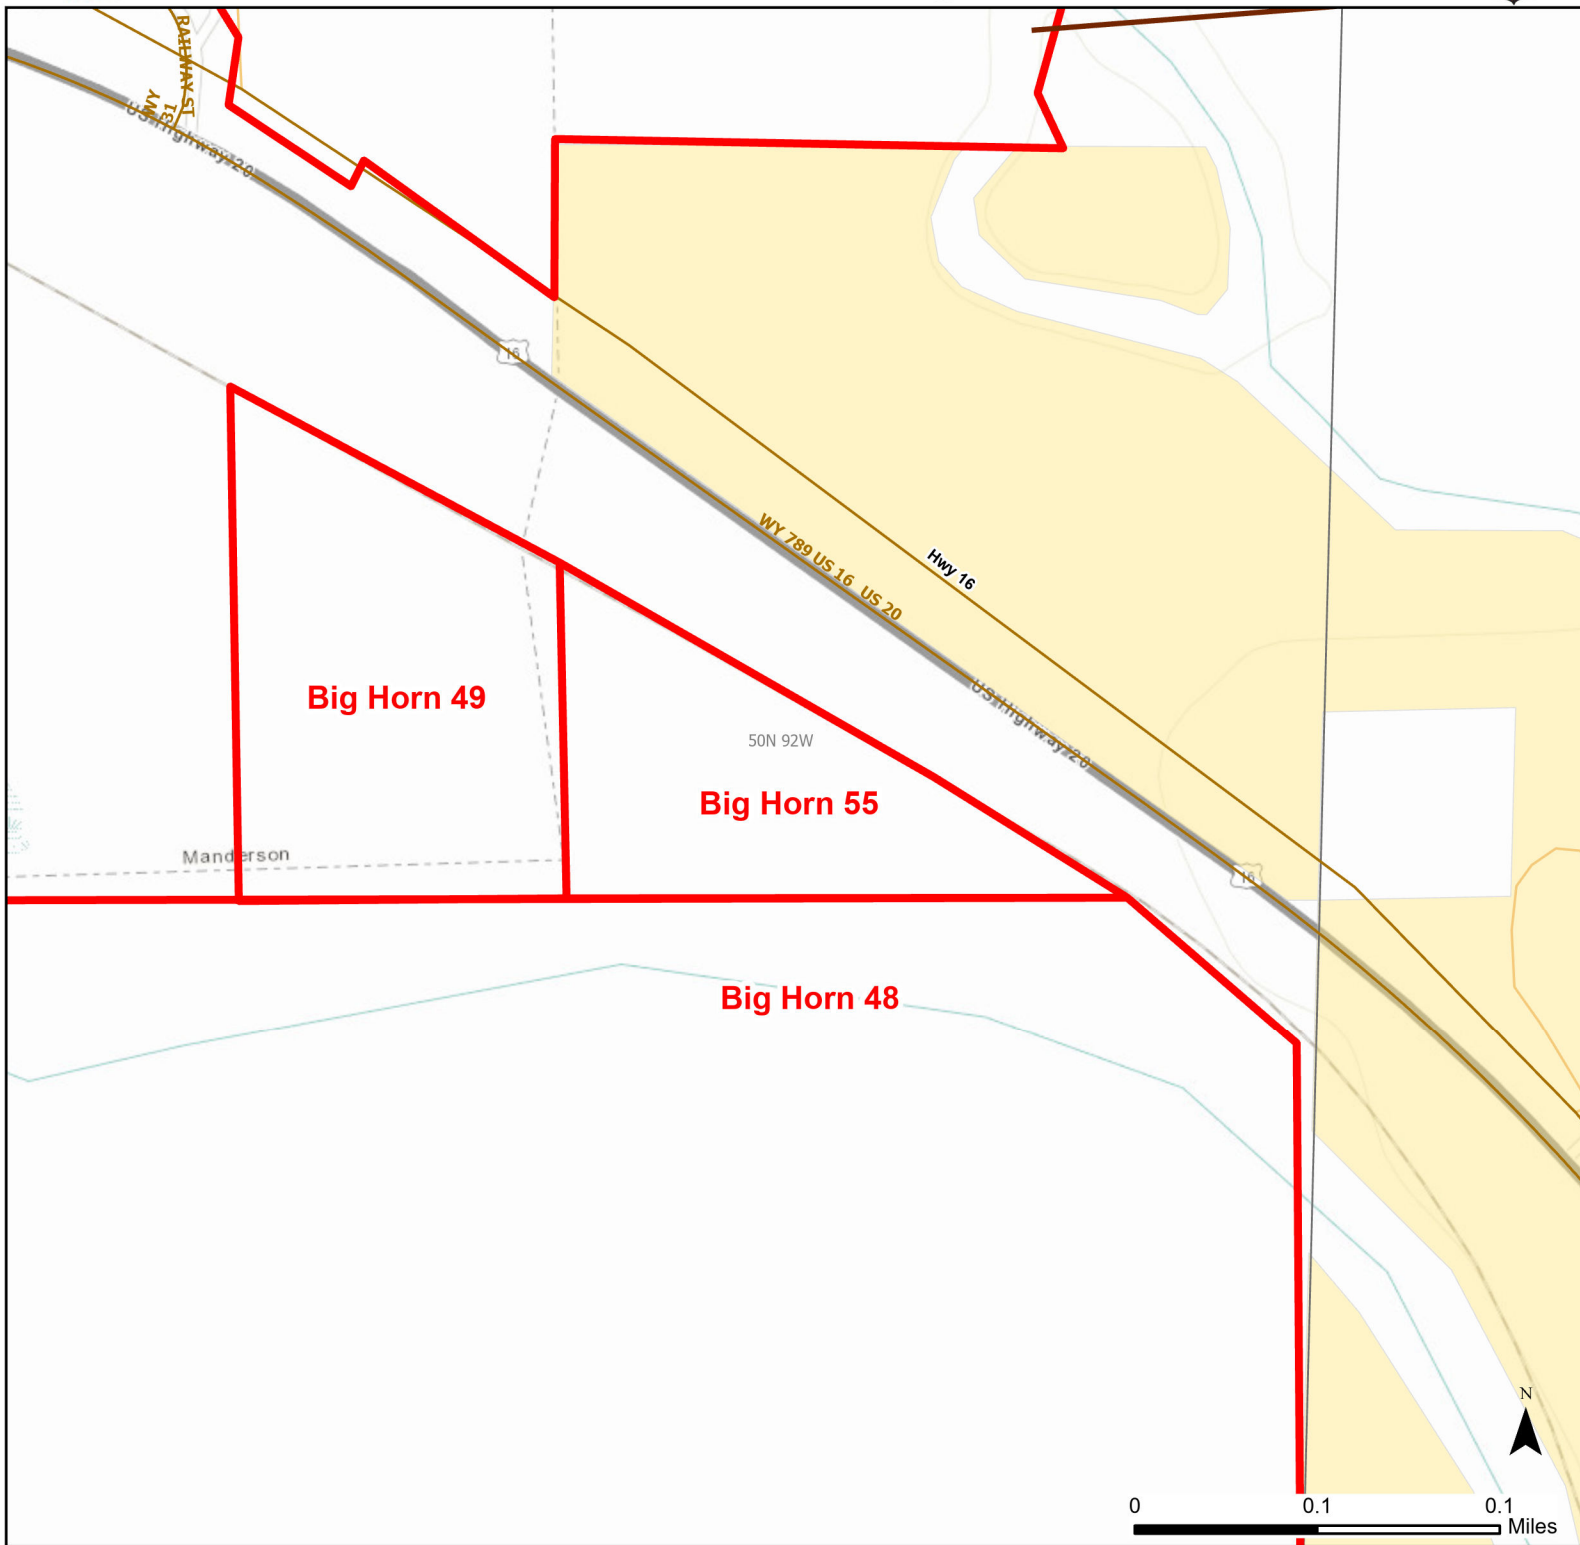

Big Horn 55 Walk-in Hunting Area

Access Dates:
09/01 - 05/31
2024 Hunt Season

Parking	Closed Road	Boundary	Limited Range Weapons and Archery	State
Road Closed	WIA Use Only	Archery Only	Other	DOD
Coupon Box	Roads	CLOSED		BLM
Gate	County Boundaries			Forest Service
Open Road				Wyoming Game & Fish Dept.
Special Conditions Apply				Private

This map is for visual use, assistance and general location only, does not represent a survey, and is not to be used for legal conveyance. Hunt Area boundaries are approximate, consult Game and Fish Hunting Regulations for descriptions and restrictions. Access to these private lands for any commercial activity must be gained by contacting the individual landowner(s) directly.