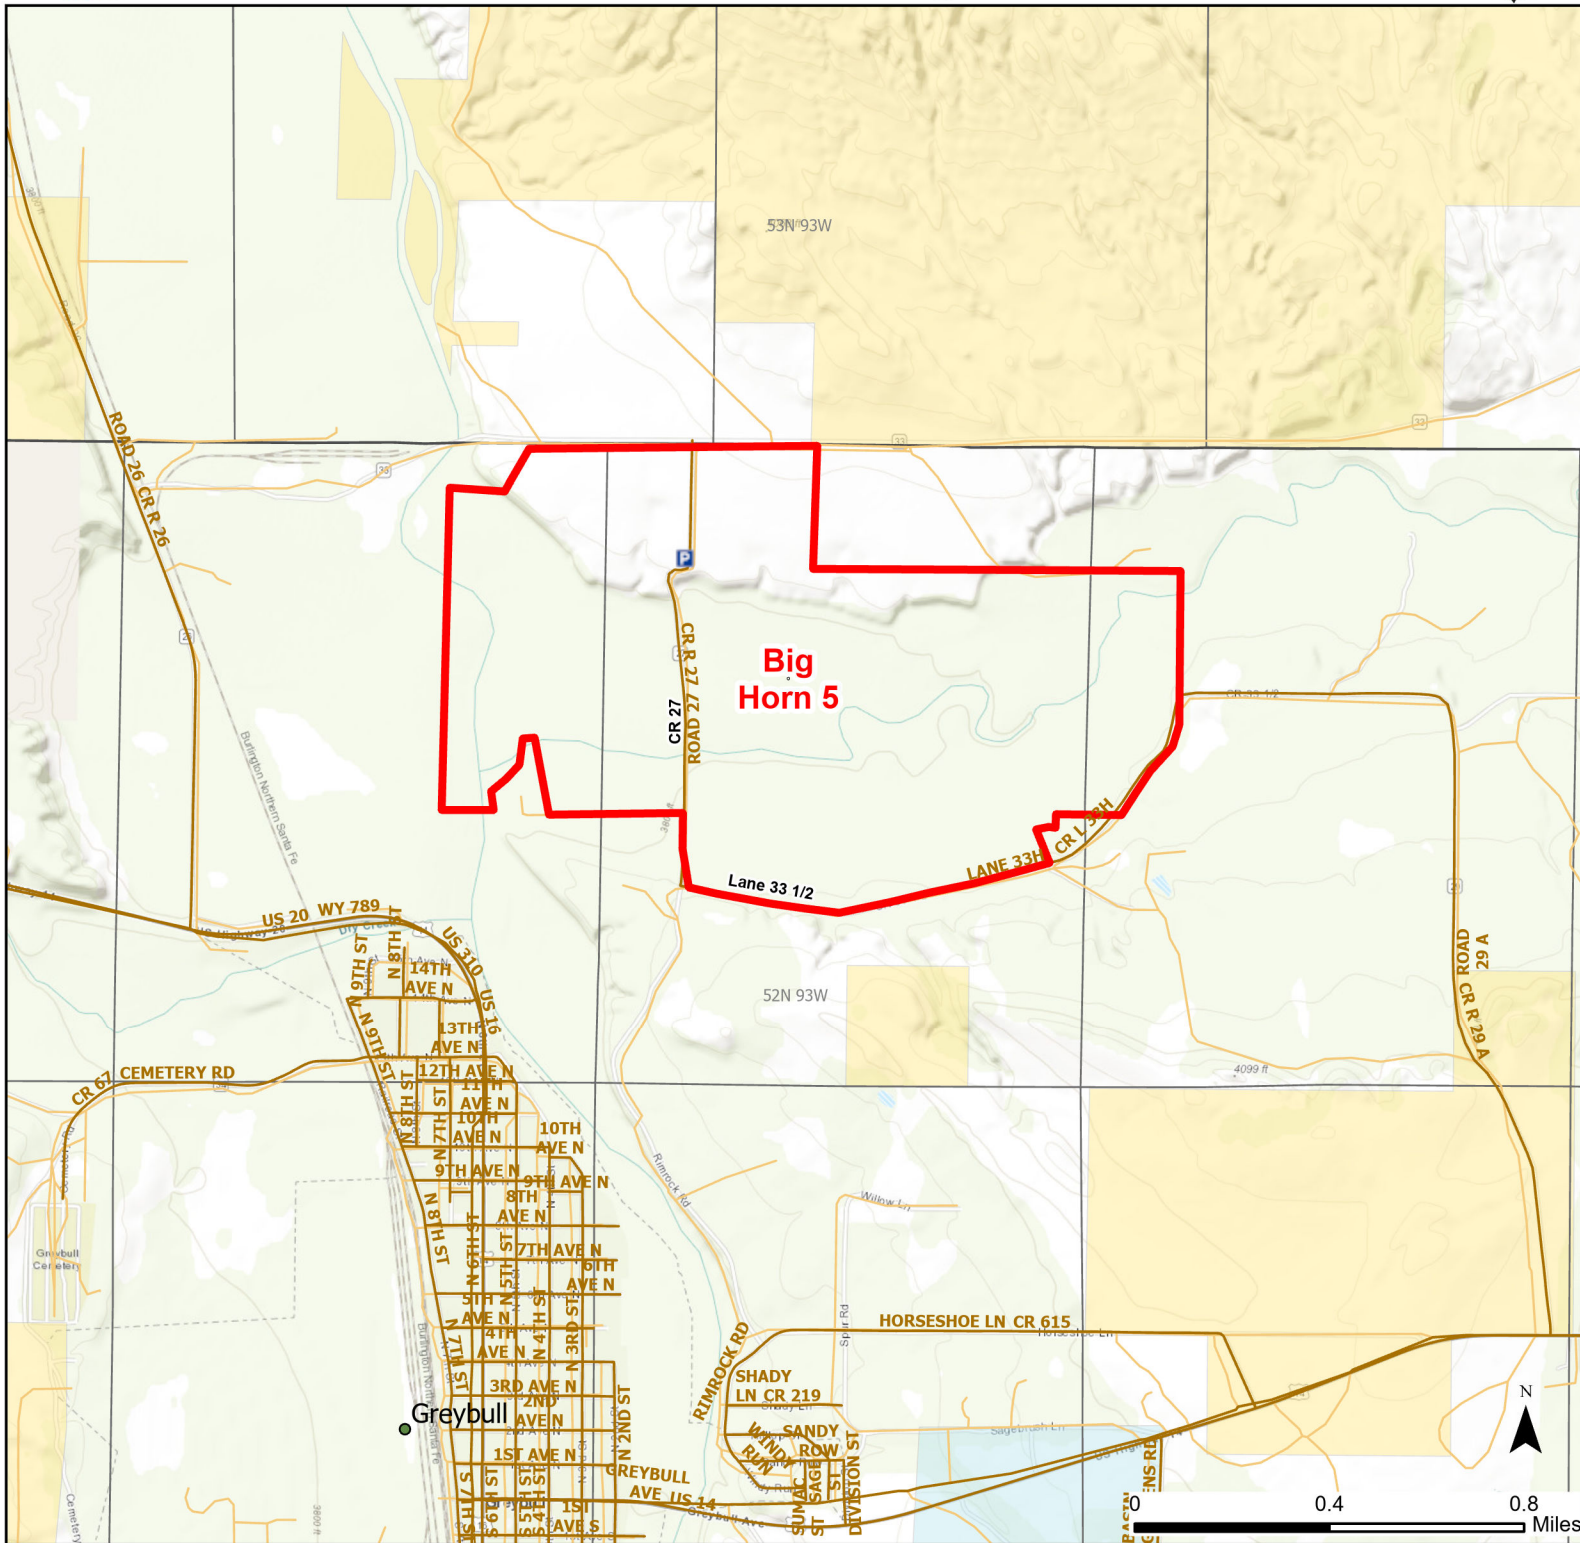

# Big Horn 5 Walk-in Hunting Area

Access Dates:  
09/01 - 12/31  
2024 Hunt Season

Parking	Closed Road	Boundary	Limited Range Weapons and Archery	State
Road Closed	WIA Use Only	Archery Only	Other	DOD
Coupon Box	Roads			BLM
Gate	County Boundaries			Forest Service
Open Road				Wyoming Game & Fish Dept.
Special Conditions Apply			CLOSED	Private

This map is for visual use, assistance and general location only, does not represent a survey, and is not to be used for legal conveyance. Hunt Area boundaries are approximate, consult Game and Fish Hunting Regulations for descriptions and restrictions. Access to these private lands for any commercial activity must be gained by contacting the individual landowner(s) directly.