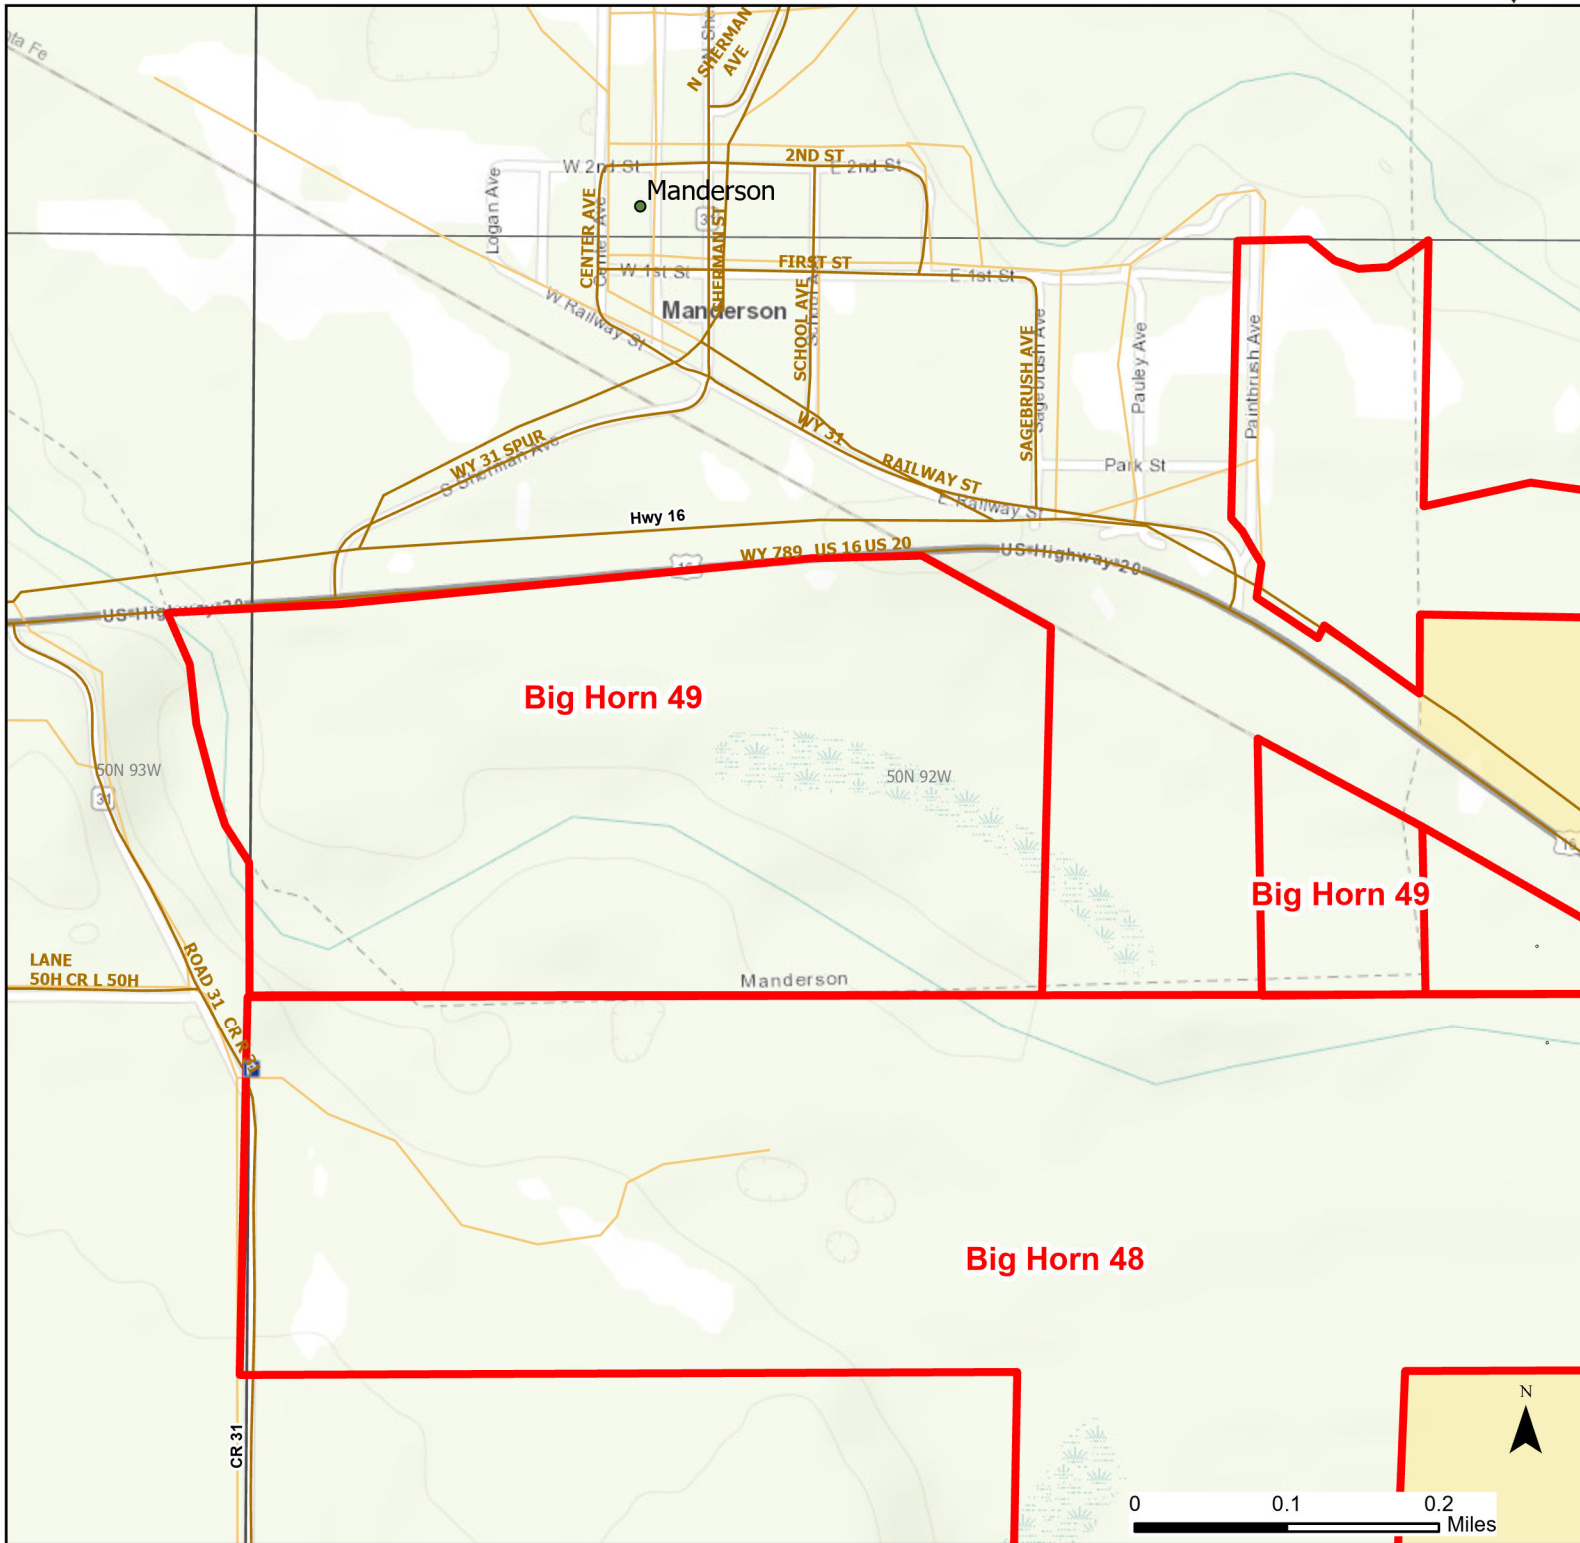

Big Horn 49 Walk-in Hunting Area

Access Dates:
09/01 - 05/31
2024 Hunt Season

Parking	Closed Road	Boundary	Limited Range Weapons and Archery	State
Road Closed	WIA Use Only	Archery Only	Other	DOD
Coupon Box	Roads	County Boundaries	CLOSED	BLM
Gate	Open Road			Forest Service
Special Conditions Apply				Wyoming Game & Fish Dept.
				Private

Species allowed to hunt: Waterfowl, Pheasant, Sandhill Crane, Doves, Turkey, Rabbit, Deer

Rules: Portable blinds may be used on a daily basis. Blinds must have owner's name and contact info affixed and may not be left in the field overnight.

This map is for visual use, assistance and general location only, does not represent a survey, and is not to be used for legal conveyance. Hunt Area boundaries are approximate, consult Game and Fish Hunting Regulations for descriptions and restrictions. Access to these private lands for any commercial activity must be gained by contacting the individual landowner(s) directly.