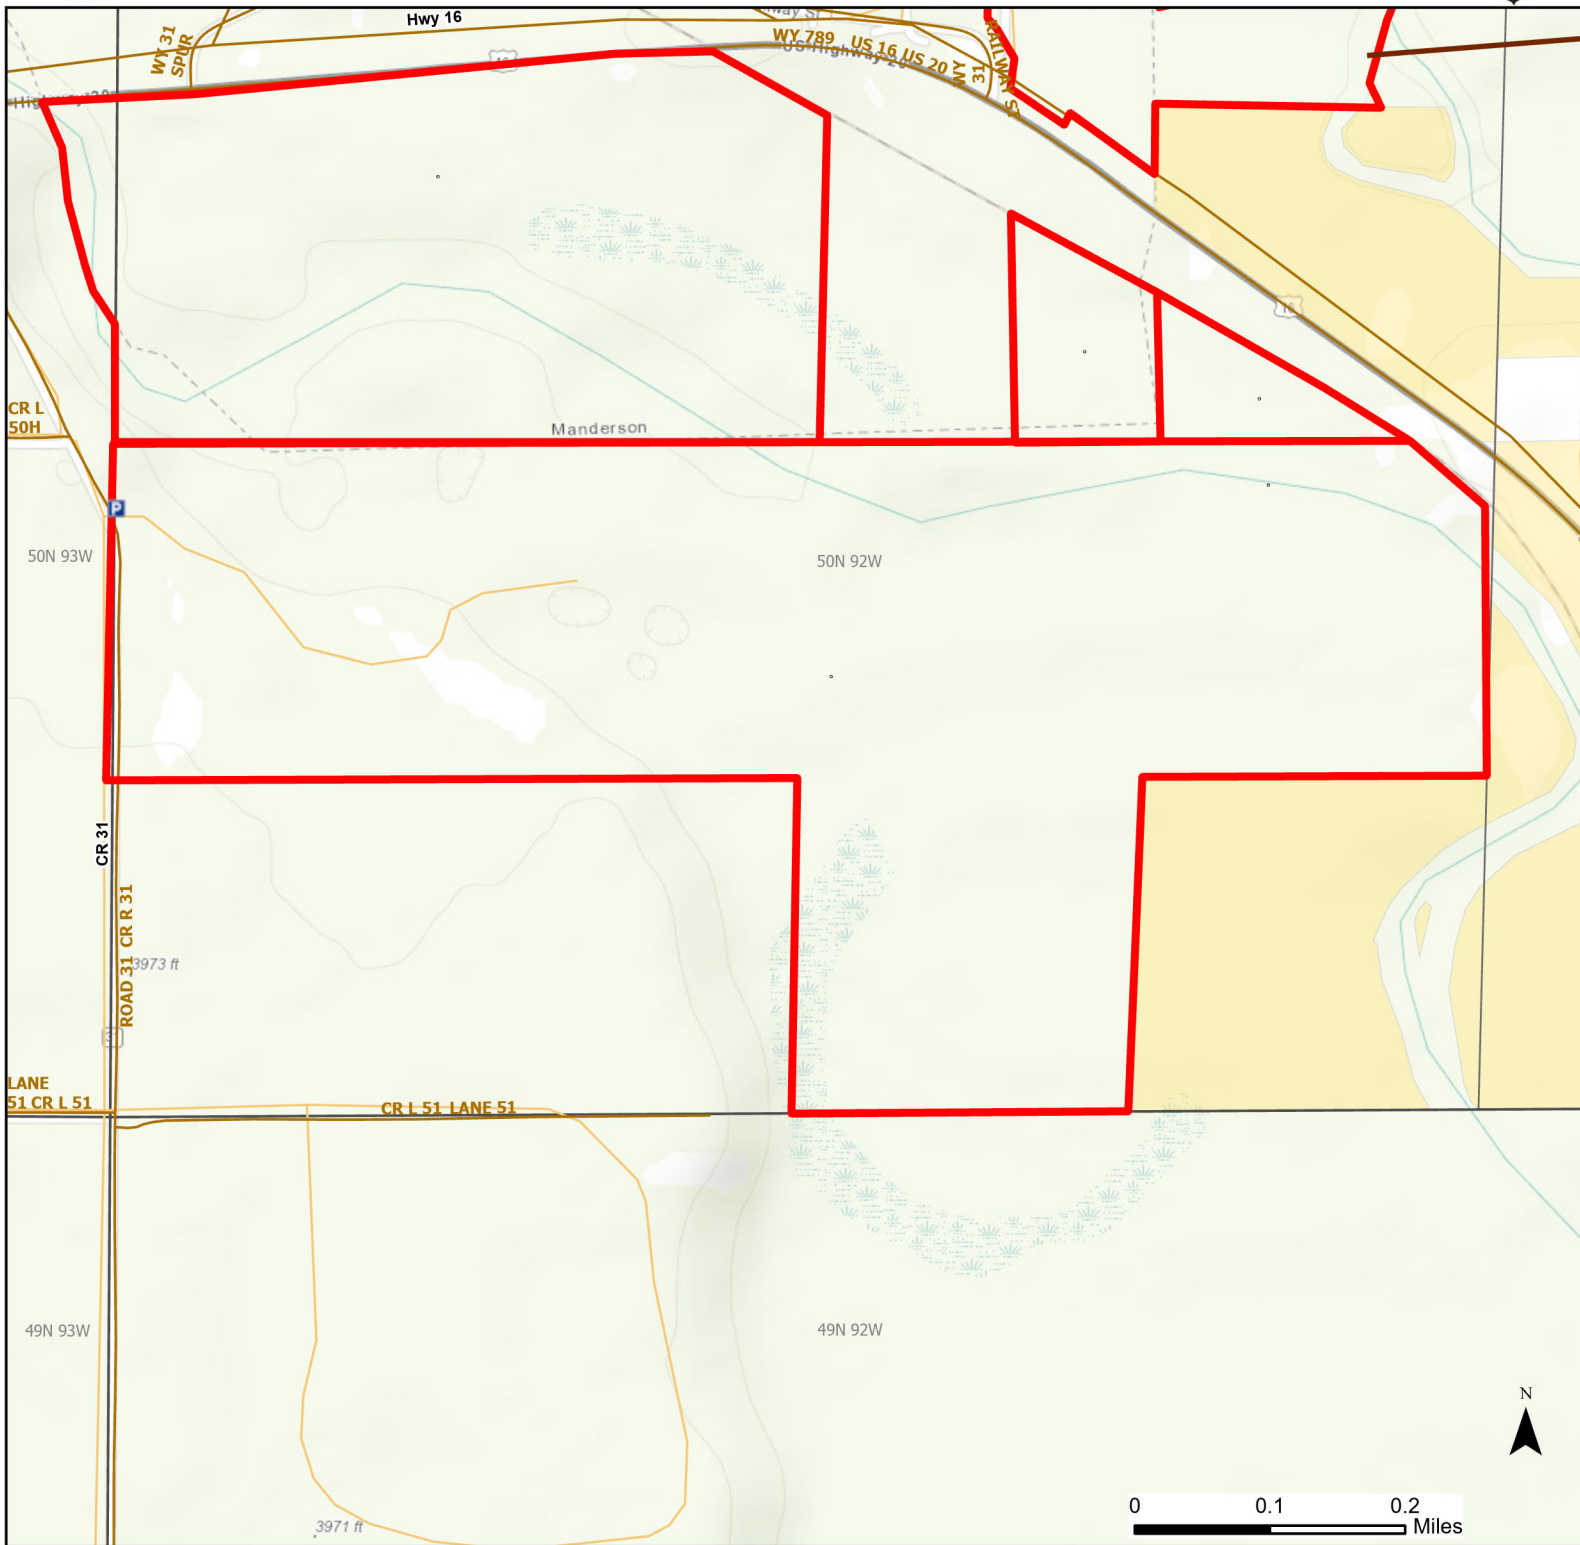

Big Horn 48 Walk-in Hunting Area

Access Dates:
09/01 - 05/31
2024 Hunt Season

Parking	Closed Road	Boundary	Limited Range Weapons and Archery	State
Road Closed	WIA Use Only	Archery Only	Other	DOD
Coupon Box	Roads	County Boundaries	CLOSED	BLM
Gate				Forest Service
Open Road				Wyoming Game & Fish Dept.
Special Conditions Apply				Private

Species allowed to hunt: Waterfowl, Pheasant, Sandhill Crane, Turkey, Rabbit, Deer

Rules: All vehicles must park in designated parking areas only. Portable blinds may be used on a daily basis. Blinds must have owner's name and contact info affixed and may not be left in the field overnight.

This map is for visual use, assistance and general location only, does not represent a survey, and is not to be used for legal conveyance. Hunt Area boundaries are approximate, consult Game and Fish Hunting Regulations for descriptions and restrictions. Access to these private lands for any commercial activity must be gained by contacting the individual landowner(s) directly.