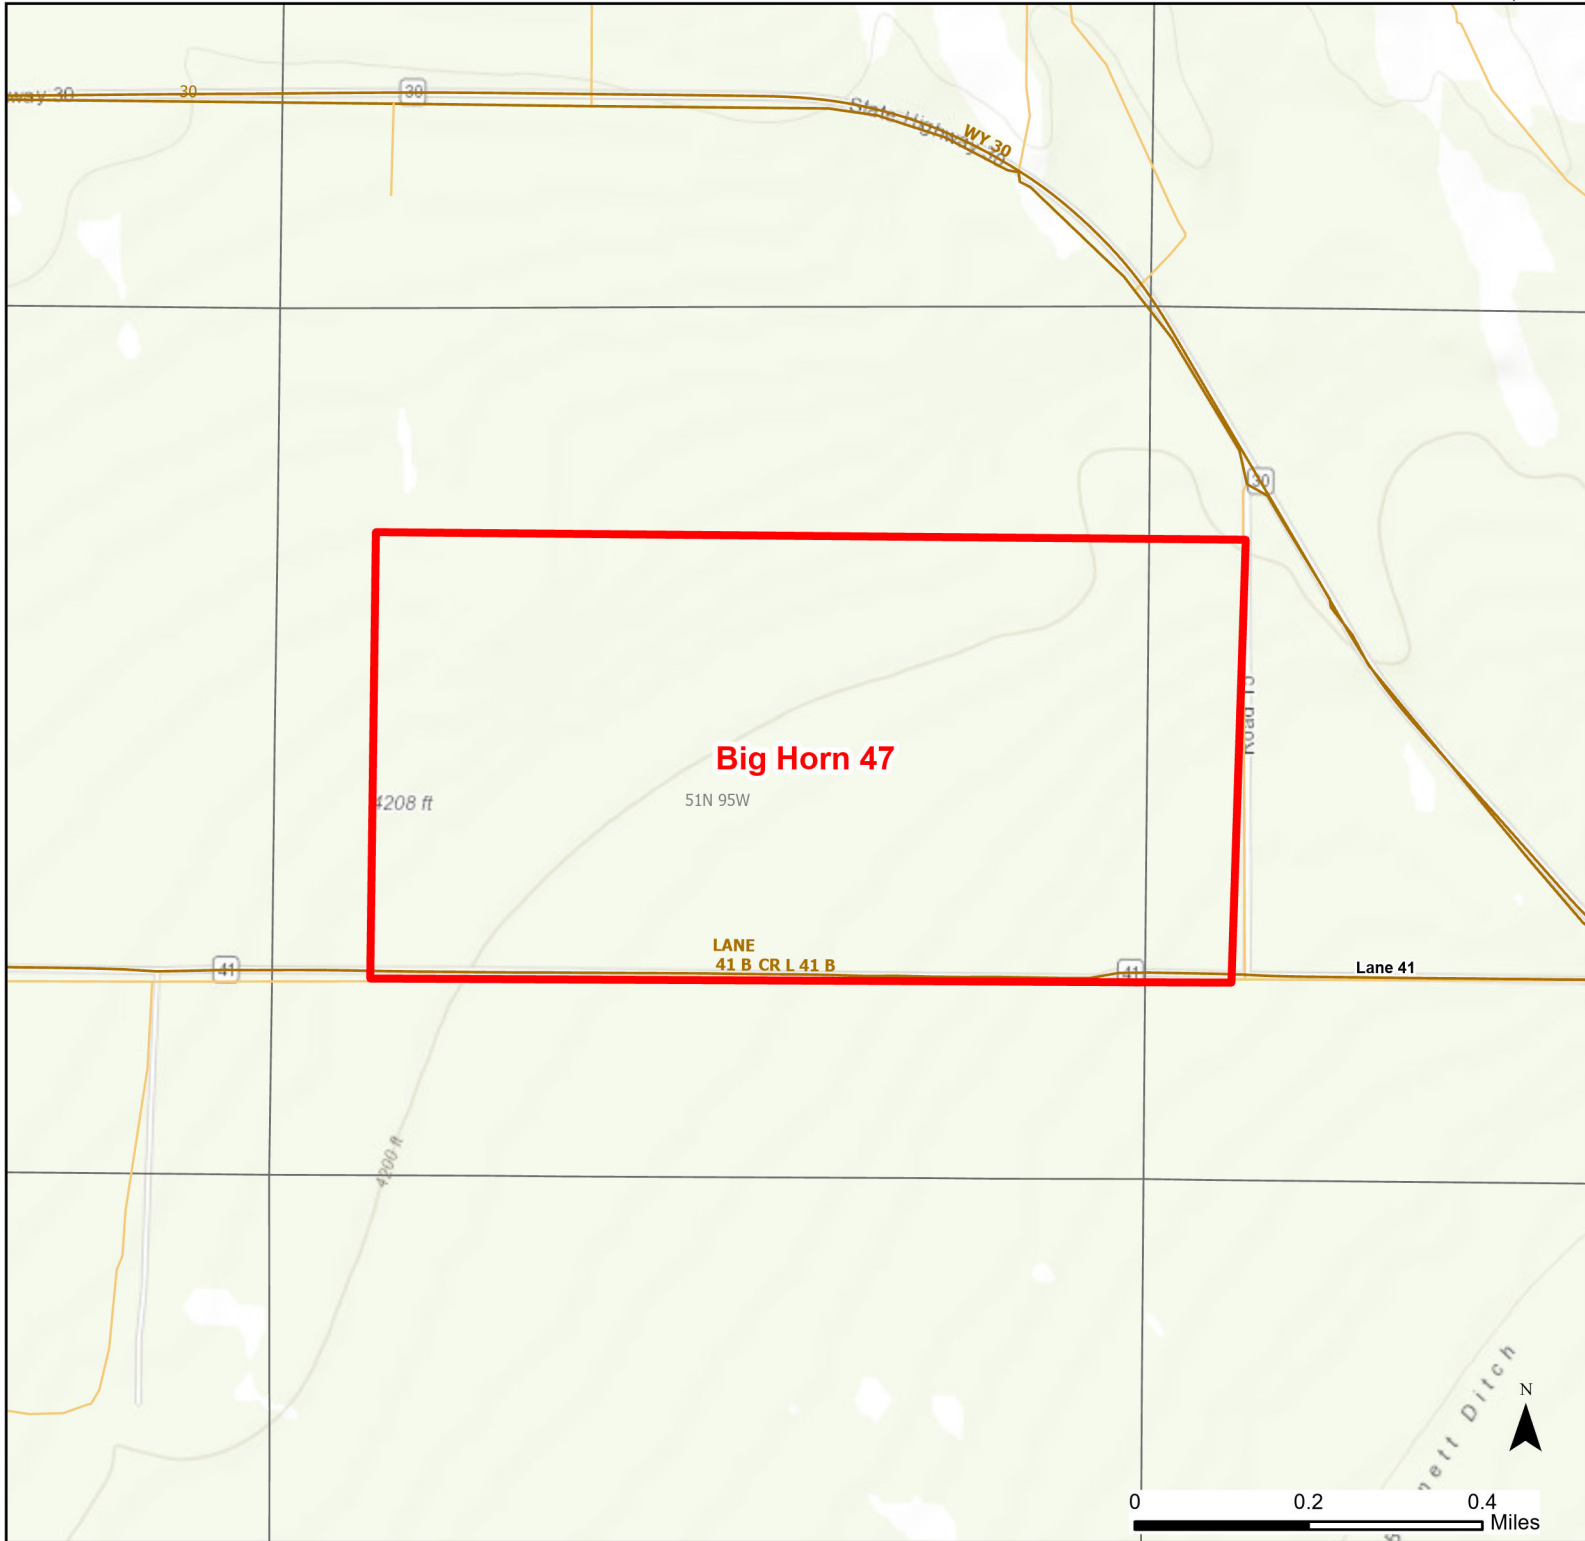

Big Horn 47 Walk-in Hunting Area

Access Dates:
08/15 - 05/31
2024 Hunt Season

Parking	Closed Road	Boundary	Limited Range Weapons and Archery	State
Road Closed	WIA Use Only	Archery Only	Other	DOD
Coupon Box	Roads	County Boundaries	CLOSED	BLM
Gate				Forest Service
Open Road				Wyoming Game & Fish Dept.
Special Conditions Apply				Private

This map is for visual use, assistance and general location only, does not represent a survey, and is not to be used for legal conveyance. Hunt Area boundaries are approximate, consult Game and Fish Hunting Regulations for descriptions and restrictions. Access to these private lands for any commercial activity must be gained by contacting the individual landowner(s) directly.