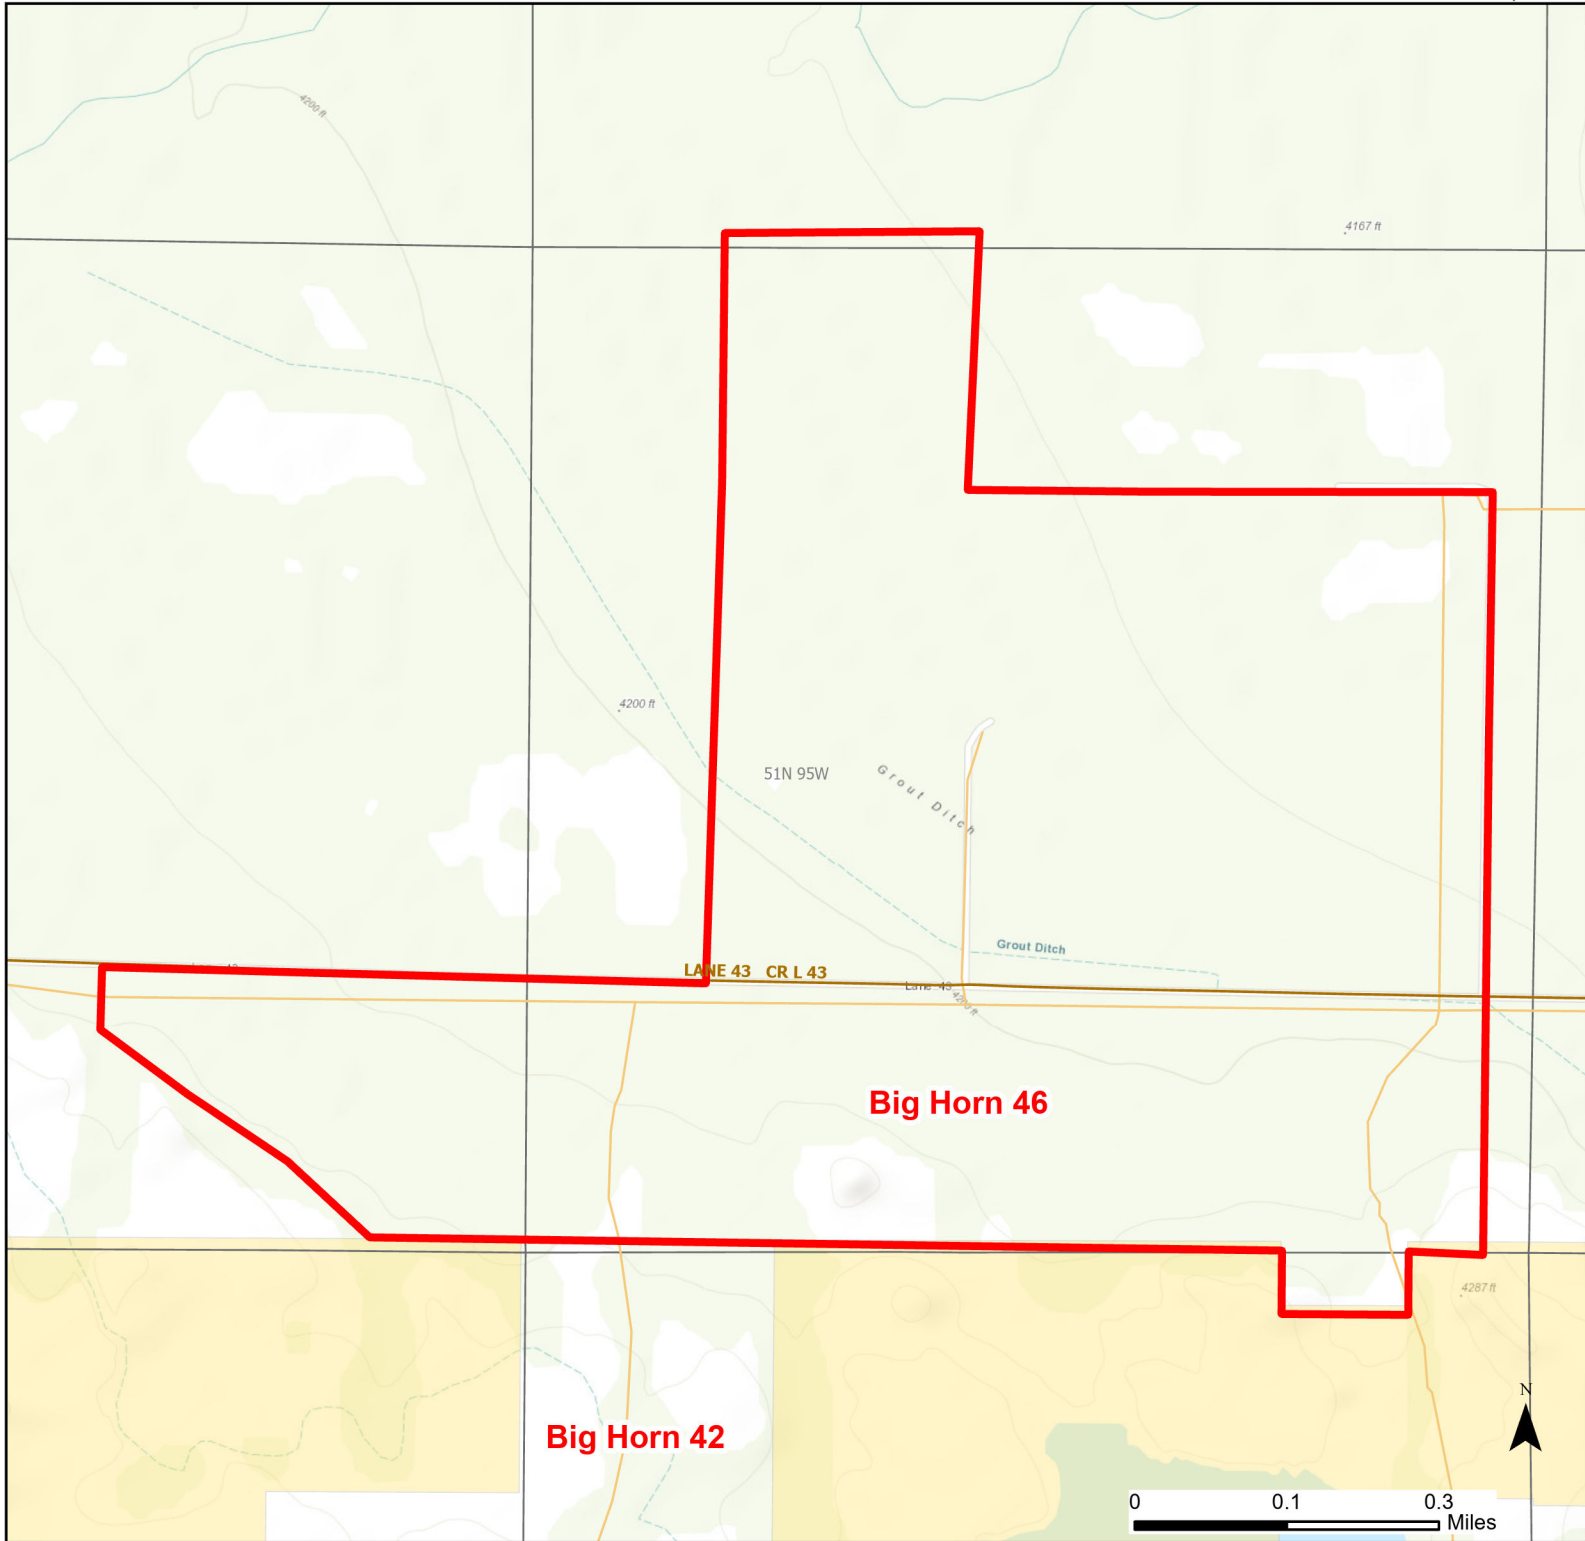

Big Horn 46 Walk-in Hunting Area

Access Dates:
08/15 - 05/31
2024 Hunt Season

Parking	Closed Road	Boundary	Limited Range Weapons and Archery	State
Road Closed	WIA Use Only	Archery Only	Other	DOD
Coupon Box	Roads	CLOSED	BLM	Forest Service
Gate	County Boundaries		Wyoming Game & Fish Dept.	Private
Open Road				
Special Conditions Apply				

Species allowed to hunt: Waterfowl, Pheasant, Sandhill Crane, Doves, Partridge, Turkey, Antelope, Deer

Rules: Portable blinds may be used on a daily basis. Blinds must have owner's name and contact info affixed and may not be left in the field overnight.

This map is for visual use, assistance and general location only, does not represent a survey, and is not to be used for legal conveyance. Hunt Area boundaries are approximate, consult Game and Fish Hunting Regulations for descriptions and restrictions. Access to these private lands for any commercial activity must be gained by contacting the individual landowner(s) directly.