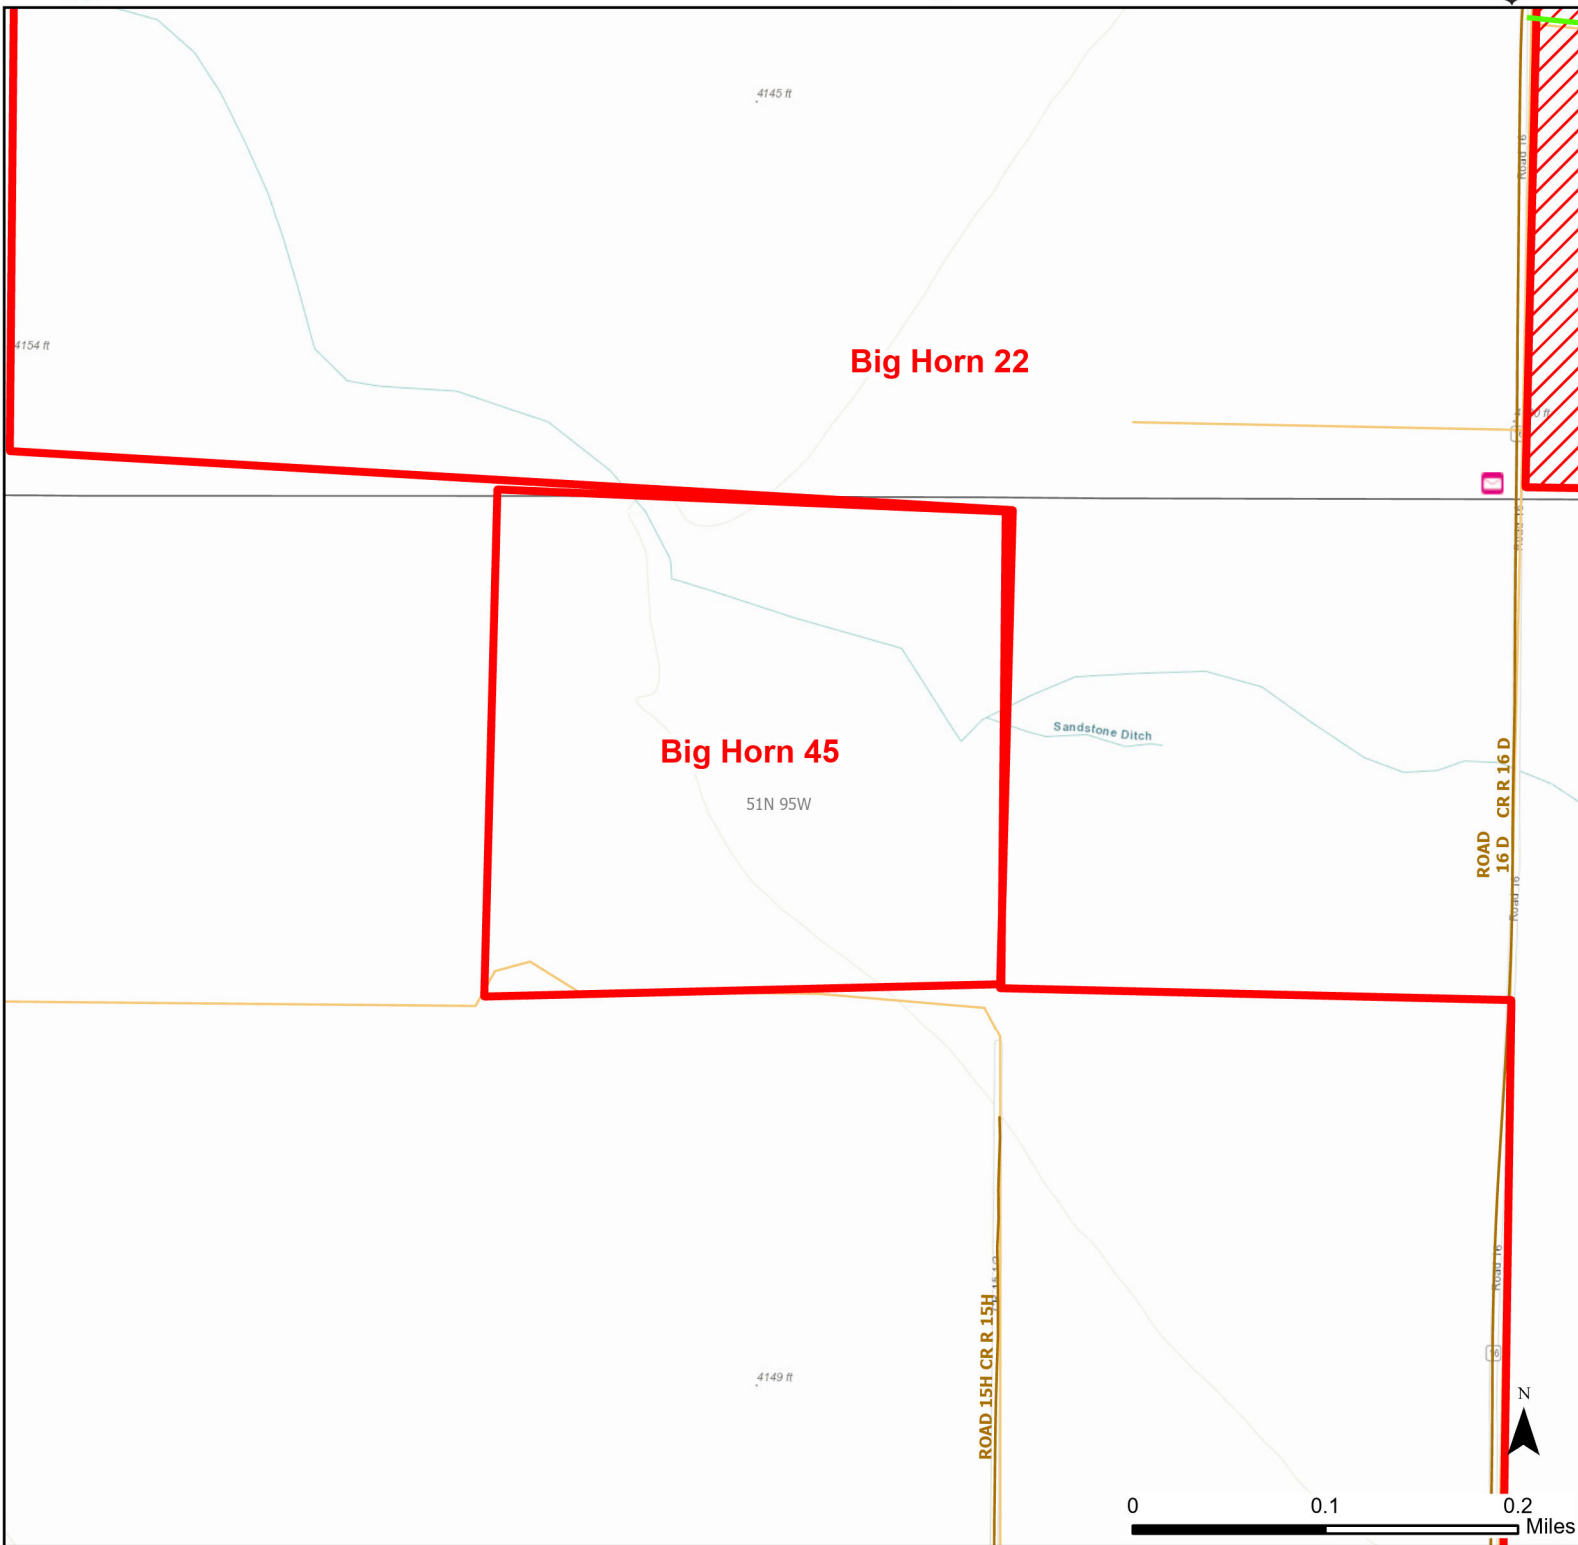

Big Horn 45 Walk-in Hunting Area

Access Dates:
08/15 - 11/30
2024 Hunt Season

Parking	Closed Road	Boundary	Limited Range Weapons and Archery	State
Road Closed	WIA Use Only	Archery Only	Other	DOD
Coupon Box	Roads			BLM
Gate	County Boundaries			Forest Service
Open Road				Wyoming Game & Fish Dept.
Special Conditions Apply			CLOSED	Private

Species allowed to hunt: Antelope, Deer

Rules:

This map is for visual use, assistance and general location only, does not represent a survey, and is not to be used for legal conveyance. Hunt Area boundaries are approximate, consult Game and Fish Hunting Regulations for descriptions and restrictions. Access to these private lands for any commercial activity must be gained by contacting the individual landowner(s) directly.