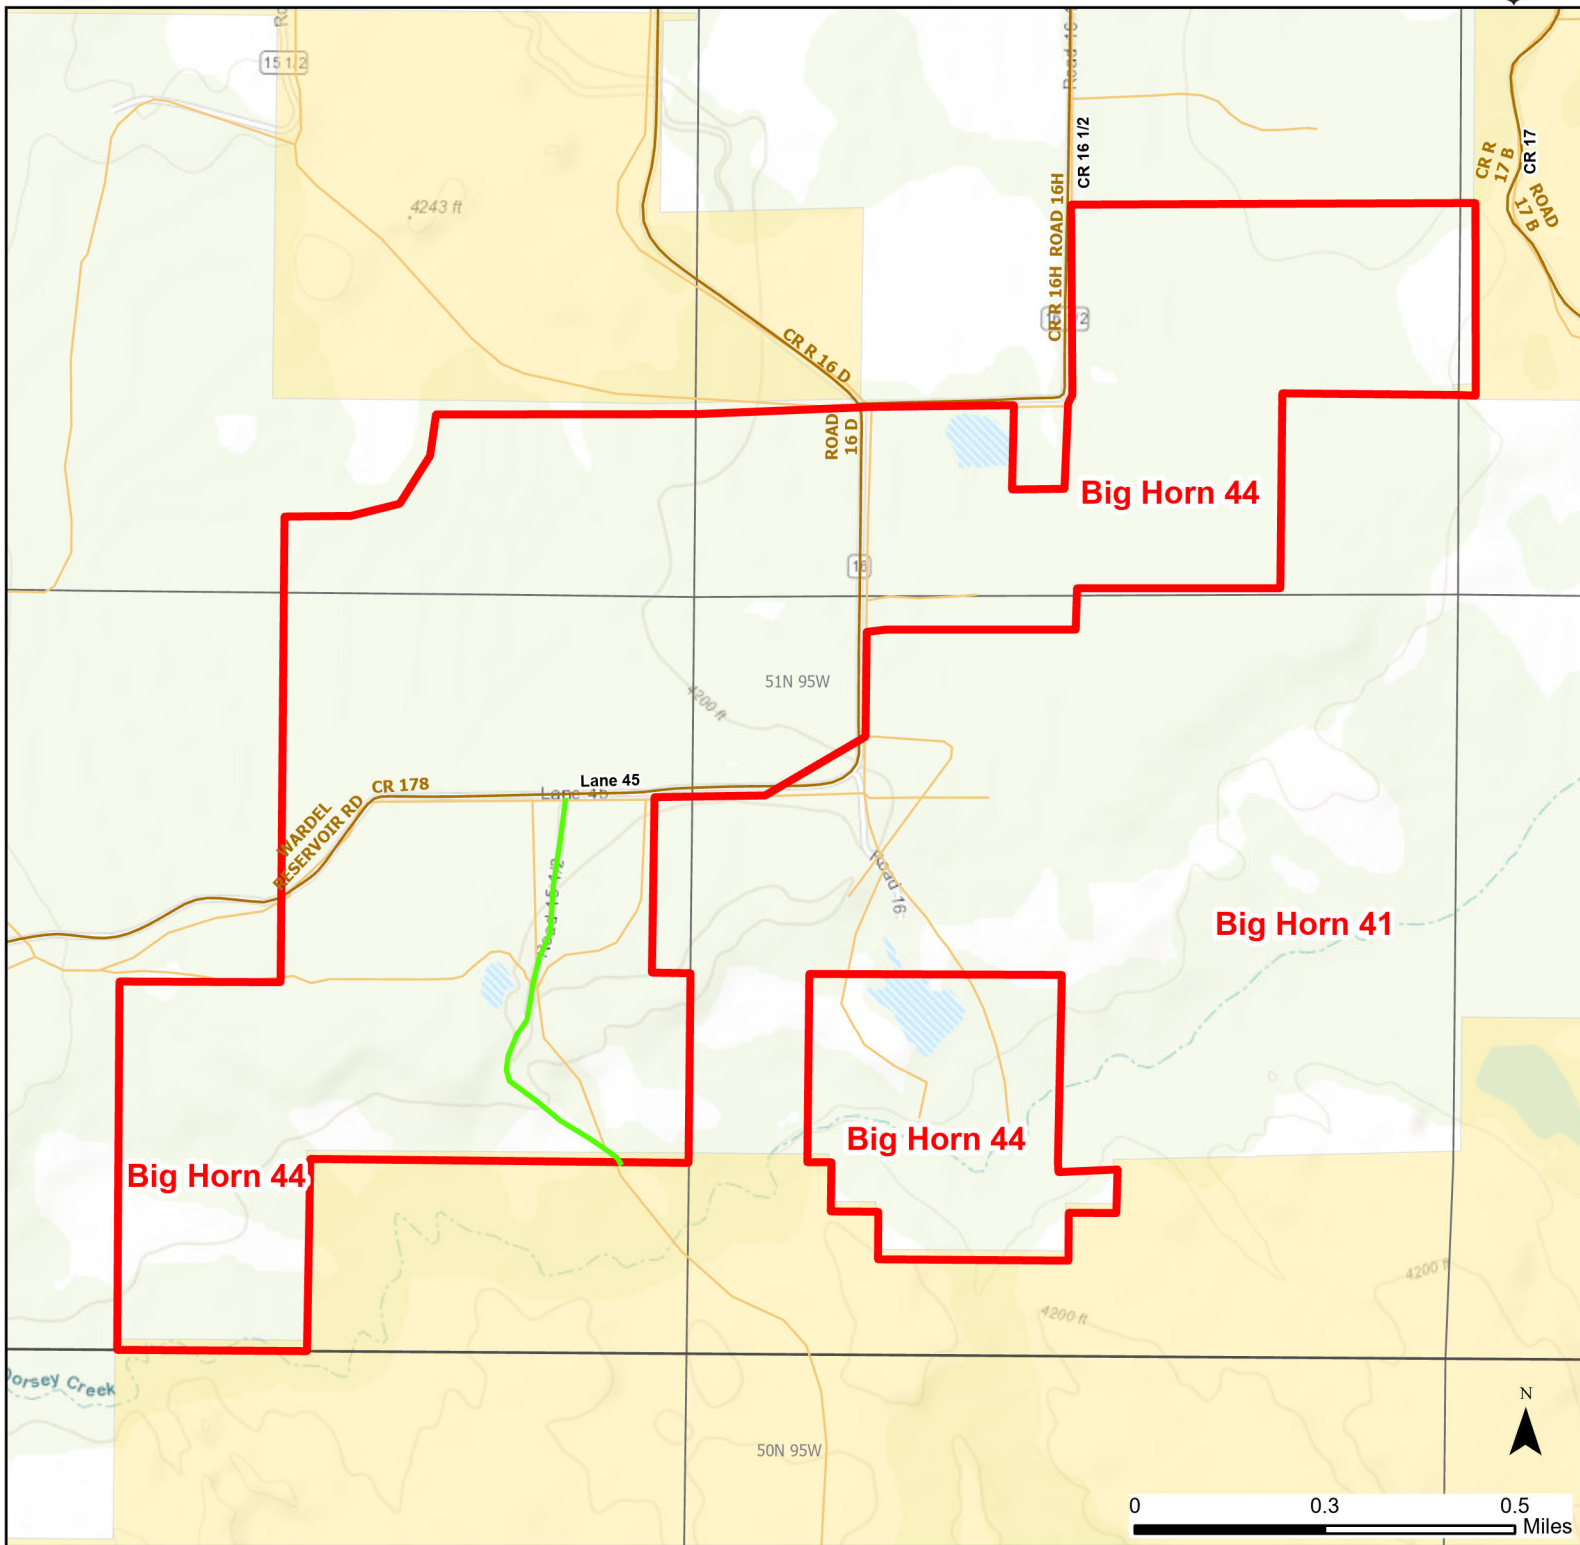

# Big Horn 44 Walk-in Hunting Area

Access Dates:  
08/15 - 05/31  
2024 Hunt Season

Parking	Closed Road	Boundary	Limited Range Weapons and Archery	State
Road Closed	WIA Use Only	Archery Only	Other	DOD
Coupon Box	Roads	County Boundaries	CLOSED	BLM
Gate	County Boundaries			Forest Service
Open Road				Wyoming Game & Fish Dept.
Special Conditions Apply				Private

Species allowed to hunt: Waterfowl, Sandhill Crane, Doves, Partridge, Turkey, Rabbit, Antelope, Deer

Rules: Portable blinds may be used on a daily basis. Blinds must have owner's name and contact info affixed and may not be left in the field overnight. Motorized vehicle access limited to designated roads only. Designated roads are marked with a white arrow.

This map is for visual use, assistance and general location only, does not represent a survey, and is not to be used for legal conveyance. Hunt Area boundaries are approximate, consult Game and Fish Hunting Regulations for descriptions and restrictions. Access to these private lands for any commercial activity must be gained by contacting the individual landowner(s) directly.