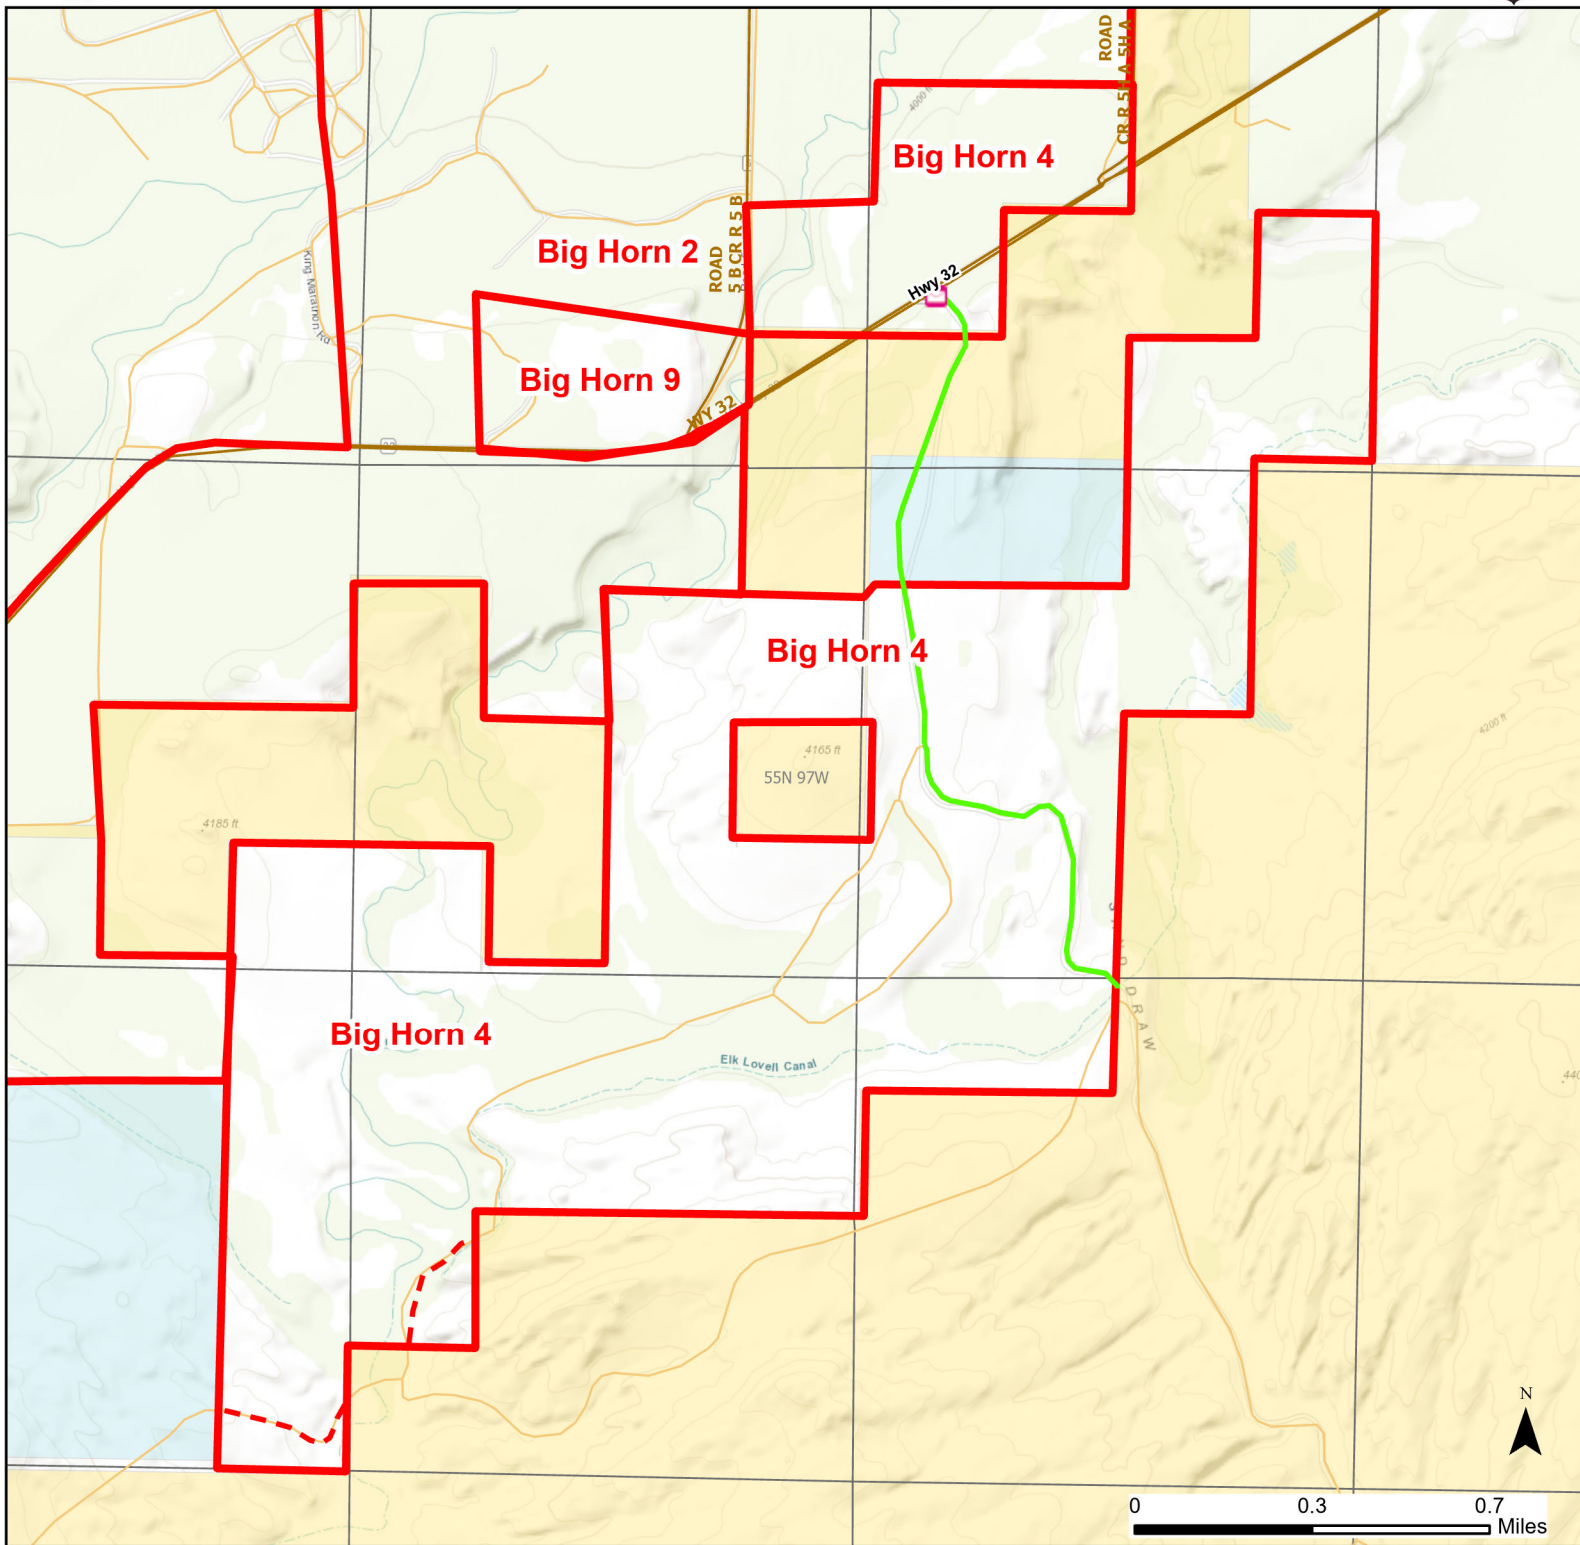

Big Horn 4 Walk-in Hunting Area

Access Dates:
08/15 - 12/31
2024 Hunt Season

Parking	Closed Road	Boundary	Limited Range Weapons and Archery	State
Road Closed	WIA Use Only	Archery Only	Other	DOD
Coupon Box	Roads	County Boundaries	CLOSED	BLM
Gate	Open Road			Forest Service
Special Conditions Apply				Wyoming Game & Fish Dept.
				Private

Species allowed to hunt: Pheasant, Doves, Antelope, Deer

Rules: Portable blinds may be used on a daily basis. Blinds must have owner's name and contact info affixed and may not be left in the field overnight. Motorized vehicle access limited to designated roads only. Designated roads are marked with a white arrow.

This map is for visual use, assistance and general location only, does not represent a survey, and is not to be used for legal conveyance. Hunt Area boundaries are approximate, consult Game and Fish Hunting Regulations for descriptions and restrictions. Access to these private lands for any commercial activity must be gained by contacting the individual landowner(s) directly.