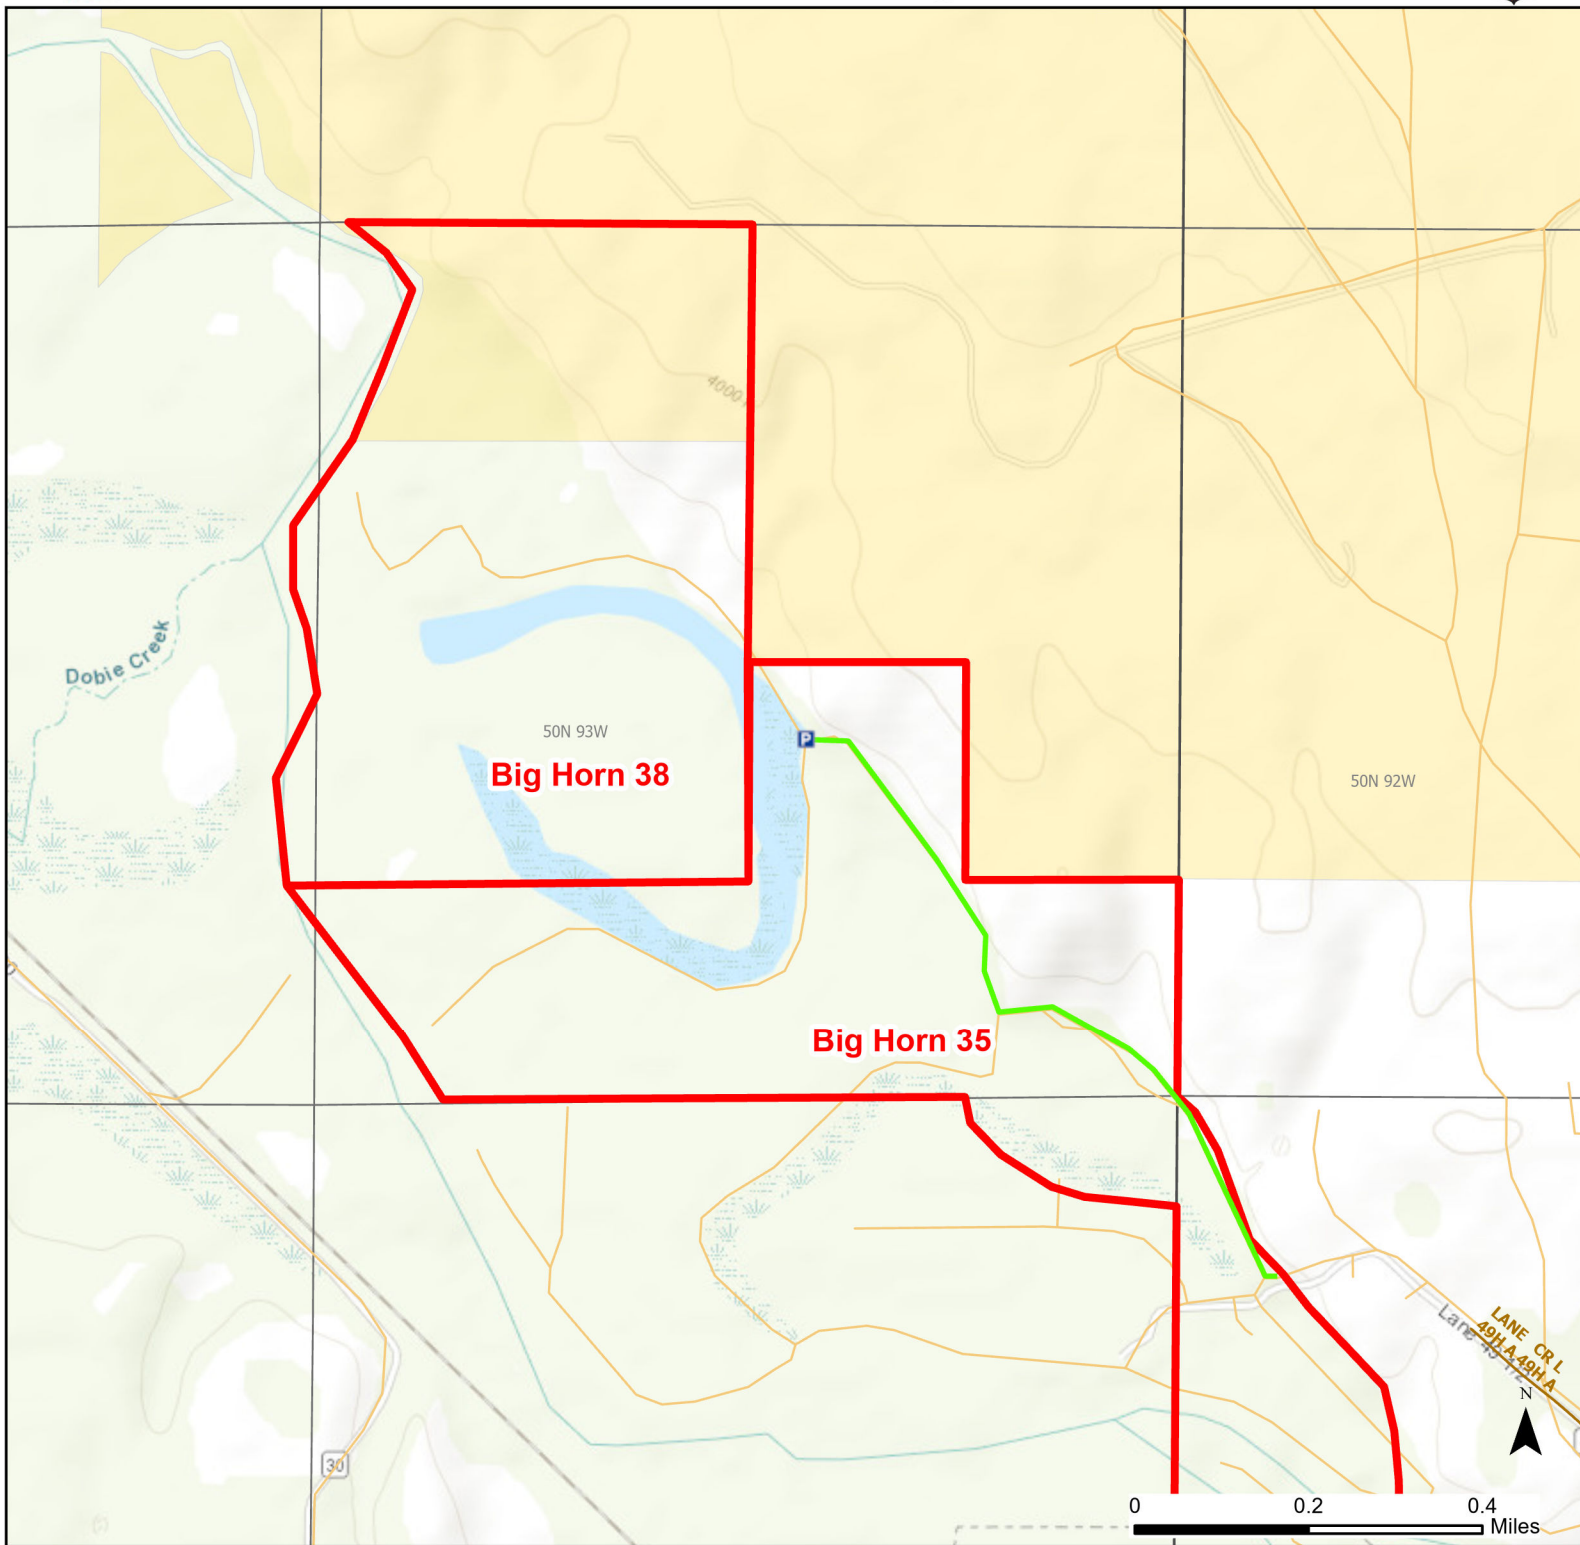

Big Horn 38 Walk-in Hunting Area

Access Dates:
08/15 - 02/28
2024 Hunt Season

Parking	Closed Road	Boundary	Limited Range Weapons and Archery	State
Road Closed	WIA Use Only	Archery Only	Other	DOD
Coupon Box	Roads	County Boundaries	CLOSED	BLM
Gate	Open Road			Forest Service
Special Conditions Apply				Wyoming Game & Fish Dept.
				Private

Species allowed to hunt: Waterfowl, Pheasant, Sandhill Crane, Doves, Partridge, Rabbit, Antelope, Deer

Rules: Portable blinds may be used on a daily basis. Blinds must have owner's name and contact info affixed and may not be left in the field overnight.

This map is for visual use, assistance and general location only, does not represent a survey, and is not to be used for legal conveyance. Hunt Area boundaries are approximate, consult Game and Fish Hunting Regulations for descriptions and restrictions. Access to these private lands for any commercial activity must be gained by contacting the individual landowner(s) directly.