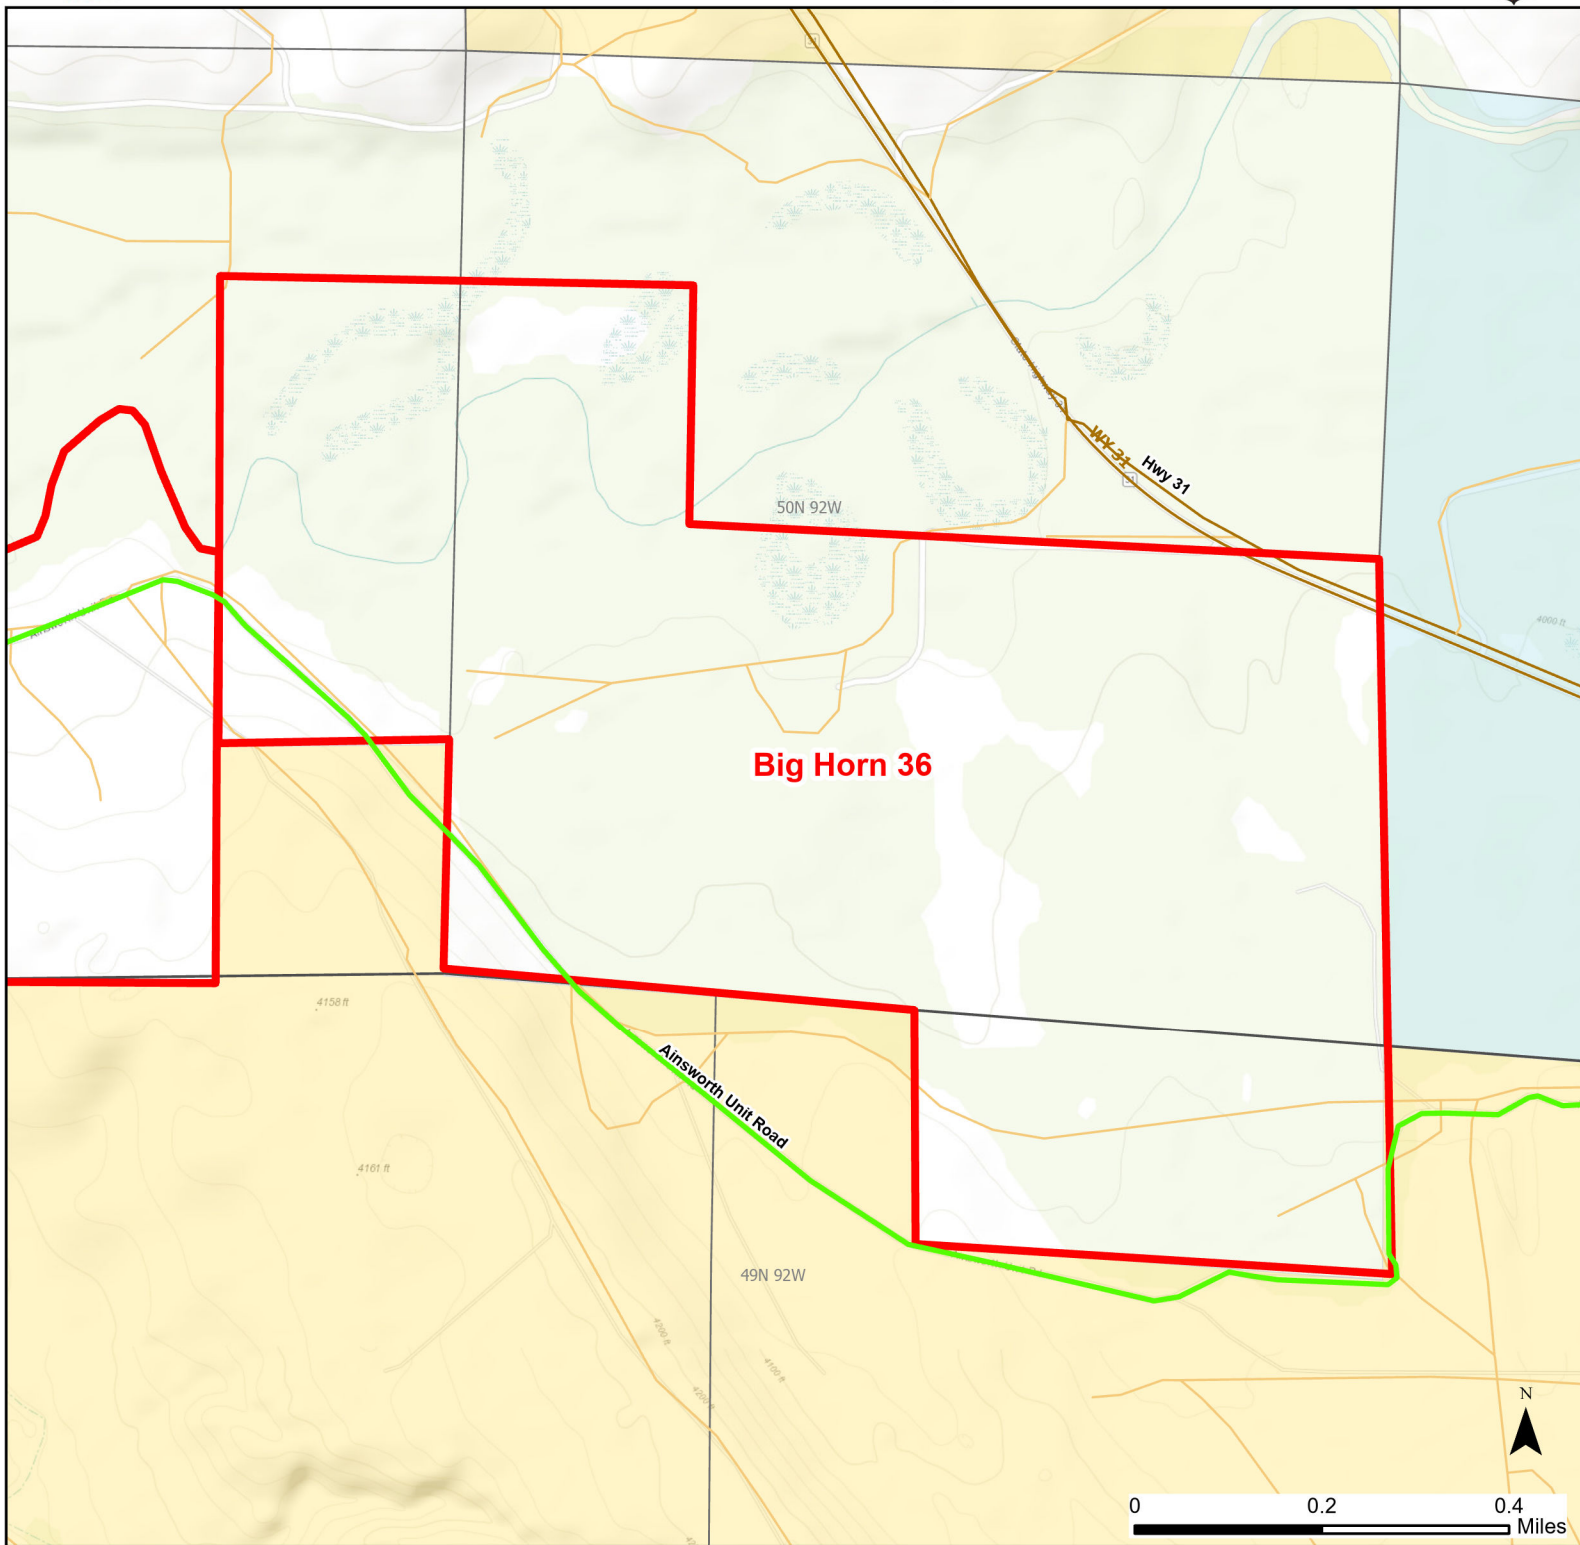

# Big Horn 36 Walk-in Hunting Area

Access Dates:  
08/15 - 02/28  
2024 Hunt Season

Parking	Closed Road	Boundary	Limited Range Weapons and Archery	State
Road Closed	WIA Use Only	Archery Only	Other	DOD
Coupon Box	Roads	County Boundaries	CLOSED	BLM
Gate	Open Road			Forest Service
Special Conditions Apply				Wyoming Game & Fish Dept.
				Private

This map is for visual use, assistance and general location only, does not represent a survey, and is not to be used for legal conveyance. Hunt Area boundaries are approximate, consult Game and Fish Hunting Regulations for descriptions and restrictions. Access to these private lands for any commercial activity must be gained by contacting the individual landowner(s) directly.