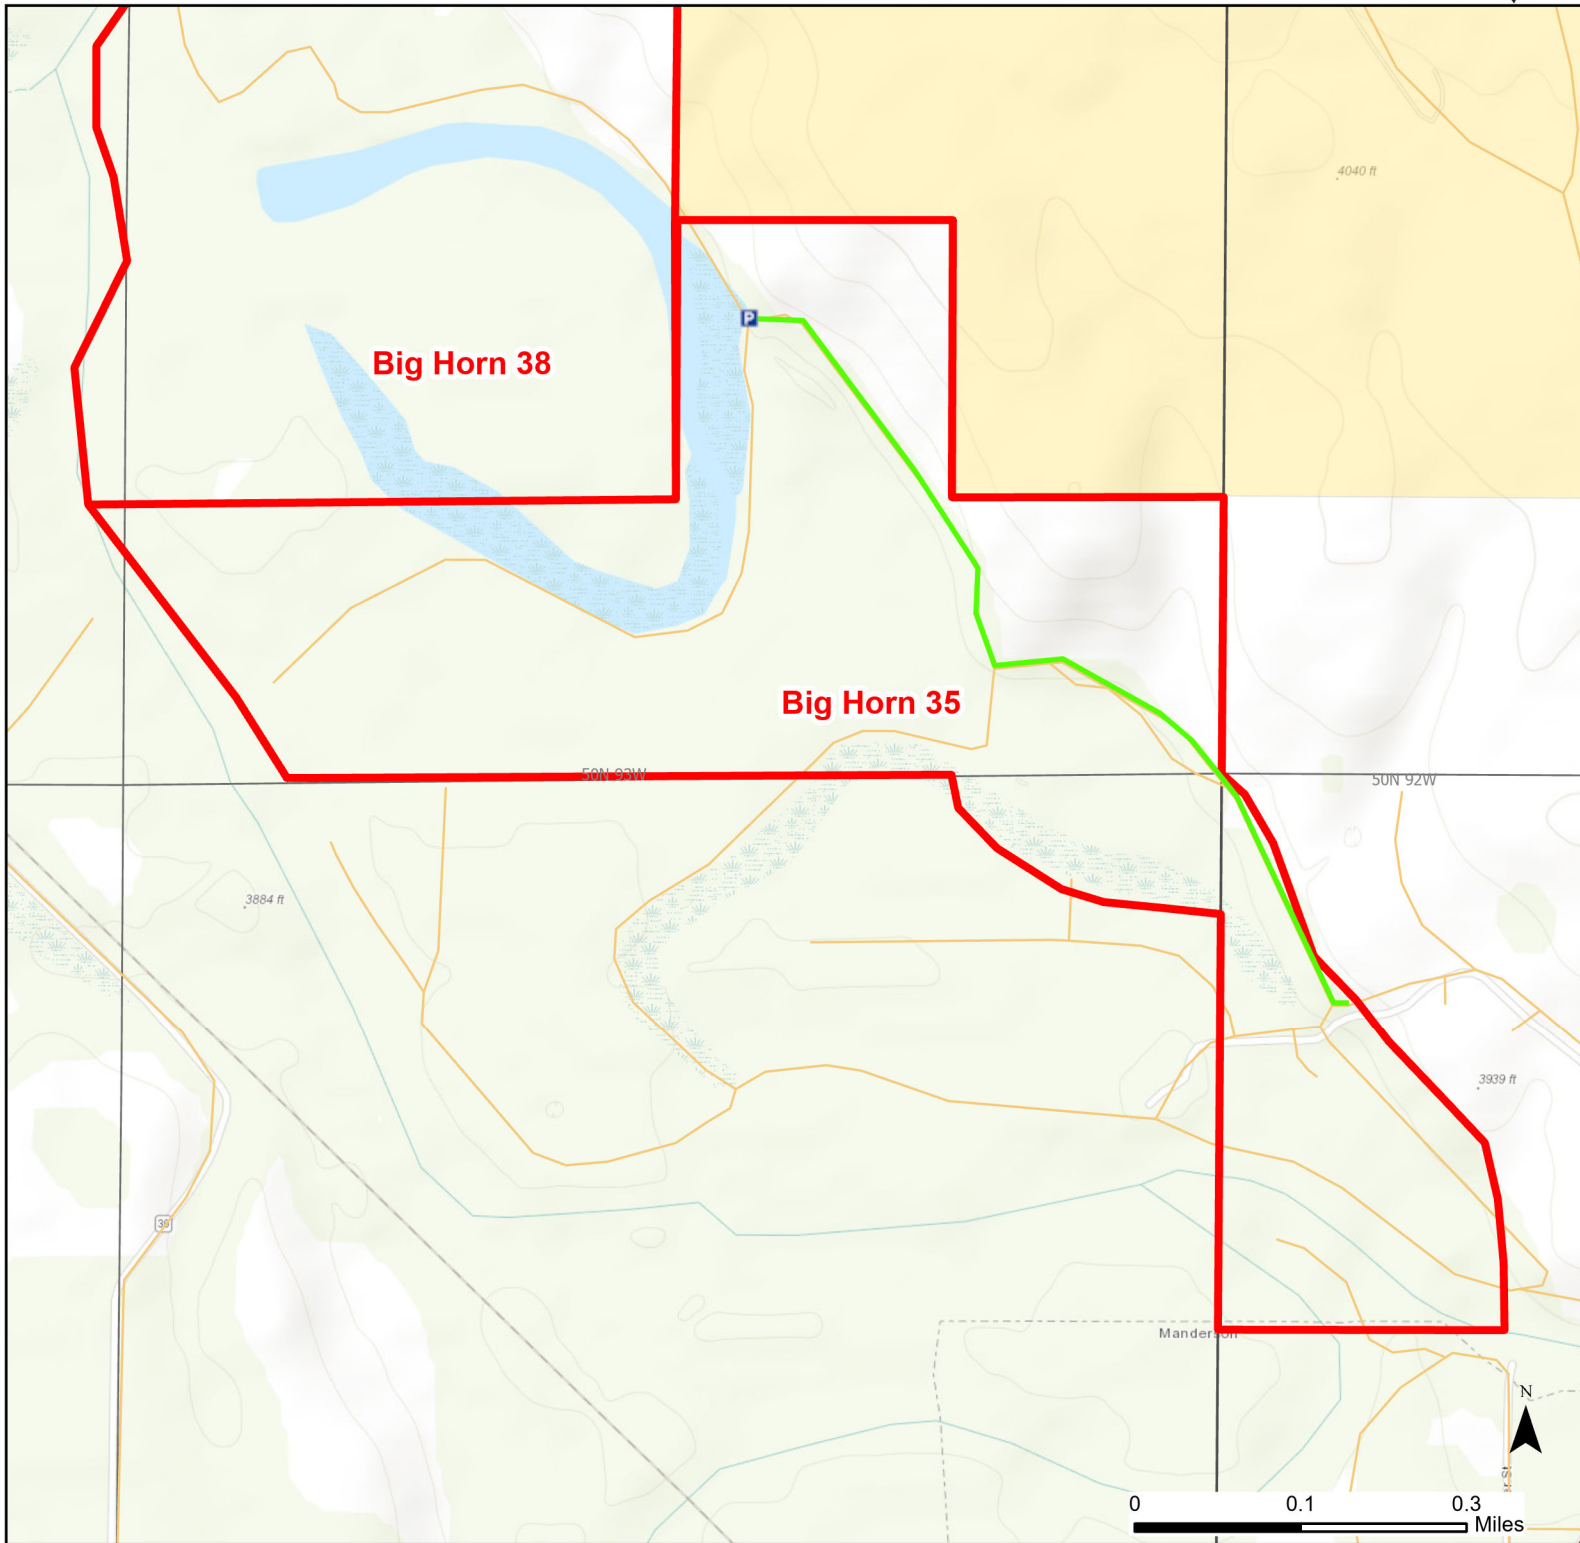

# Big Horn 35 Walk-in Hunting Area

Access Dates:  
08/15 - 02/28  
2024 Hunt Season

Parking	Closed Road	Boundary	Limited Range Weapons and Archery	State
Road Closed	WIA Use Only	Archery Only	Other	DOD
Coupon Box	Roads	CLOSED		BLM
Gate	County Boundaries			Forest Service
Open Road				Wyoming Game & Fish Dept.
Special Conditions Apply				Private

Species allowed to hunt: Waterfowl, Pheasant, Sandhill Crane, Doves, Partridge, Rabbit, Antelope, Deer

Rules: Portable blinds may be used on a daily basis. Blinds must have owner's name and contact info affixed and may not be left in the field overnight. Motorized vehicle access limited to designated roads only. Designated roads are marked with a white arrow.

This map is for visual use, assistance and general location only, does not represent a survey, and is not to be used for legal conveyance. Hunt Area boundaries are approximate, consult Game and Fish Hunting Regulations for descriptions and restrictions. Access to these private lands for any commercial activity must be gained by contacting the individual landowner(s) directly.