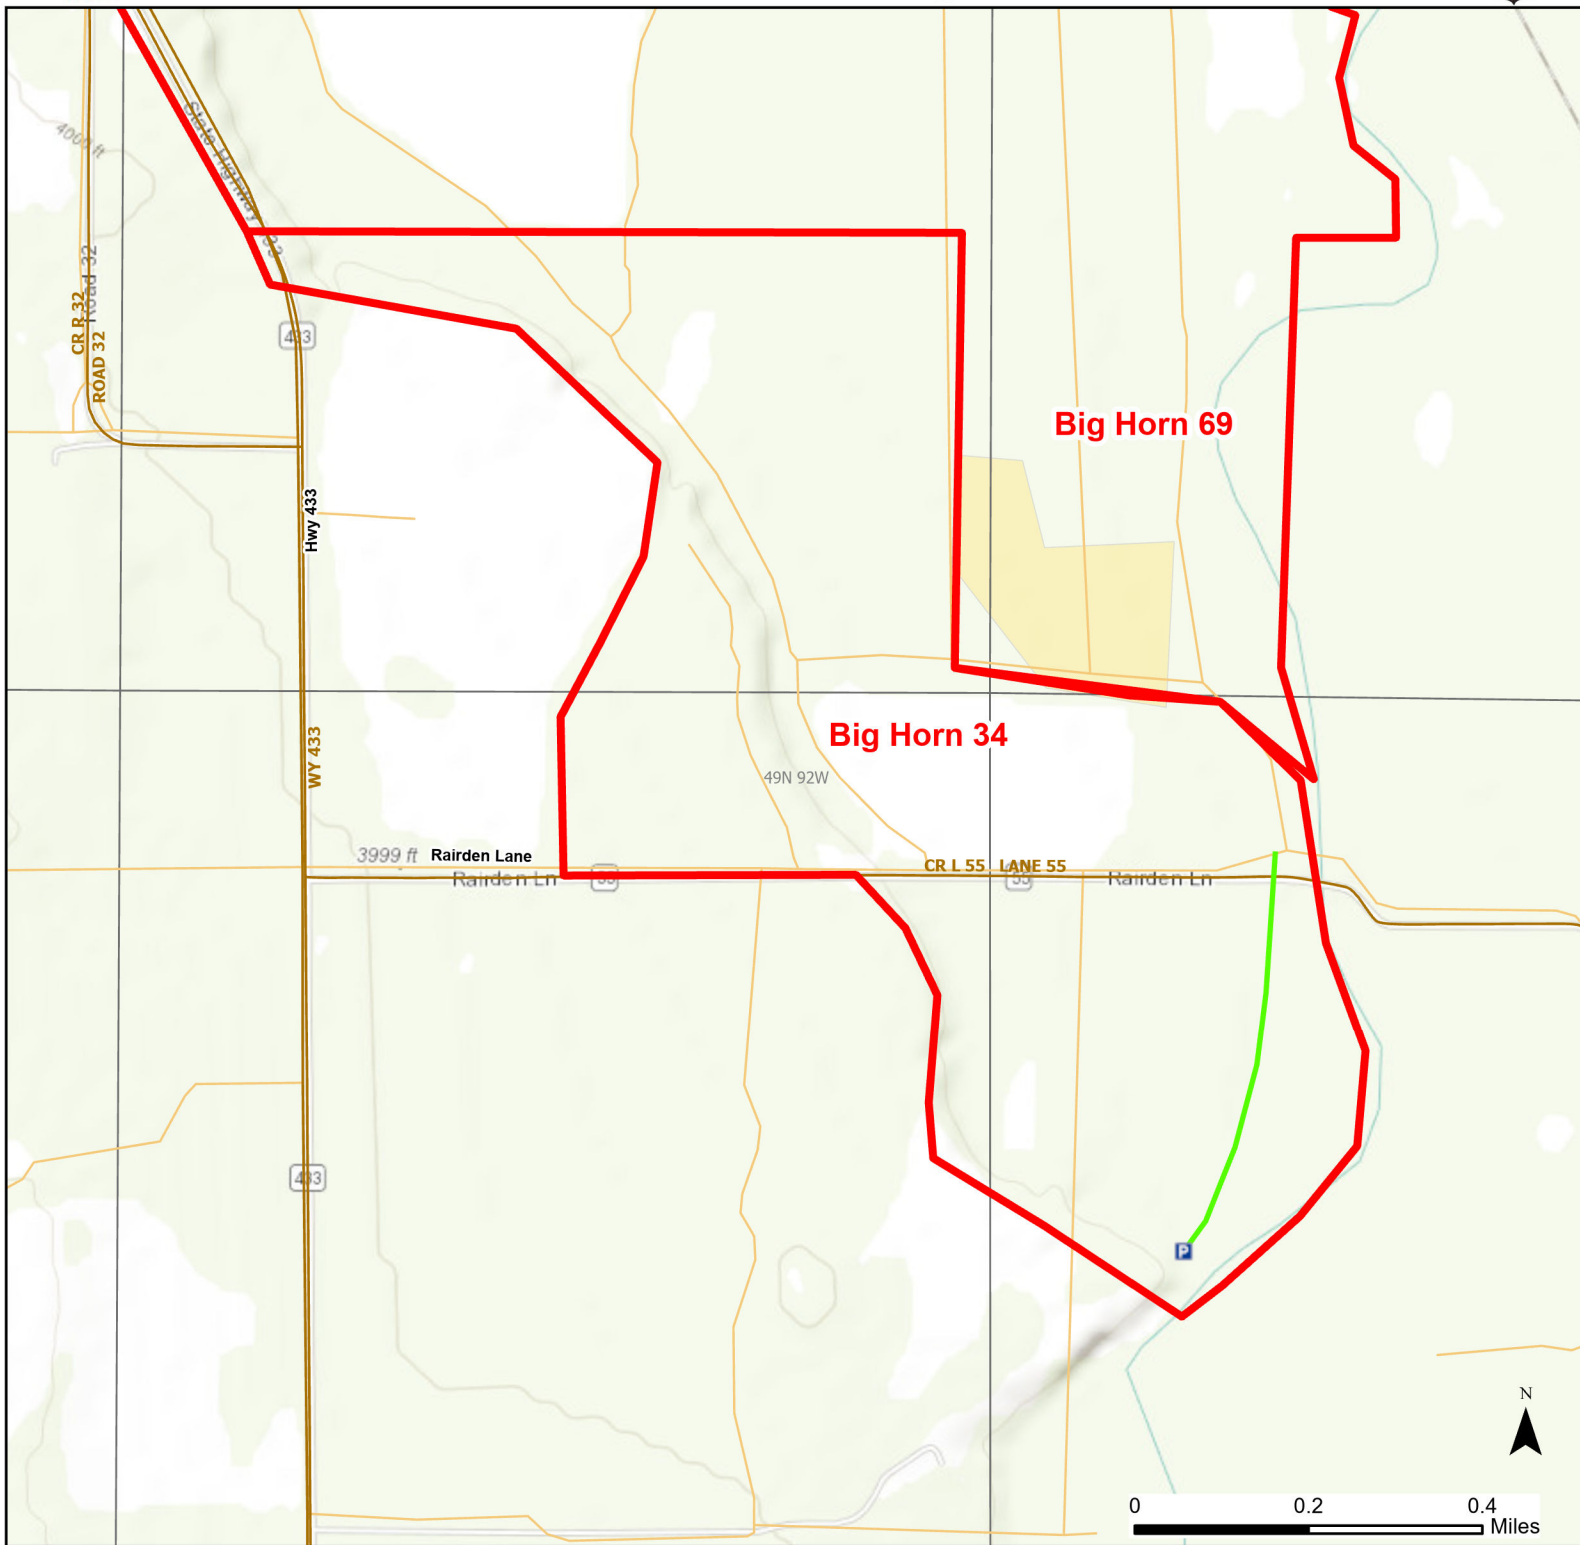

Big Horn 34 Walk-in Hunting Area

Access Dates:
09/01 - 05/31
2024 Hunt Season

Parking	Closed Road	Boundary	Limited Range Weapons and Archery	State
Road Closed	WIA Use Only	Archery Only	Other	DOD
Coupon Box	Roads	County Boundaries	CLOSED	BLM
Gate	Open Road			Forest Service
Open Road	Special Conditions Apply			Wyoming Game & Fish Dept.
Special Conditions Apply				Private

Species allowed to hunt: Waterfowl, Pheasant, Doves, Partridge, Turkey, Rabbit, Deer

Rules: Portable blinds may be used on a daily basis. Blinds must have owner's name and contact info affixed and may not be left in the field overnight. Motorized vehicle access limited to designated roads only. Designated roads are marked with a white arrow.

This map is for visual use, assistance and general location only, does not represent a survey, and is not to be used for legal conveyance. Hunt Area boundaries are approximate, consult Game and Fish Hunting Regulations for descriptions and restrictions. Access to these private lands for any commercial activity must be gained by contacting the individual landowner(s) directly.