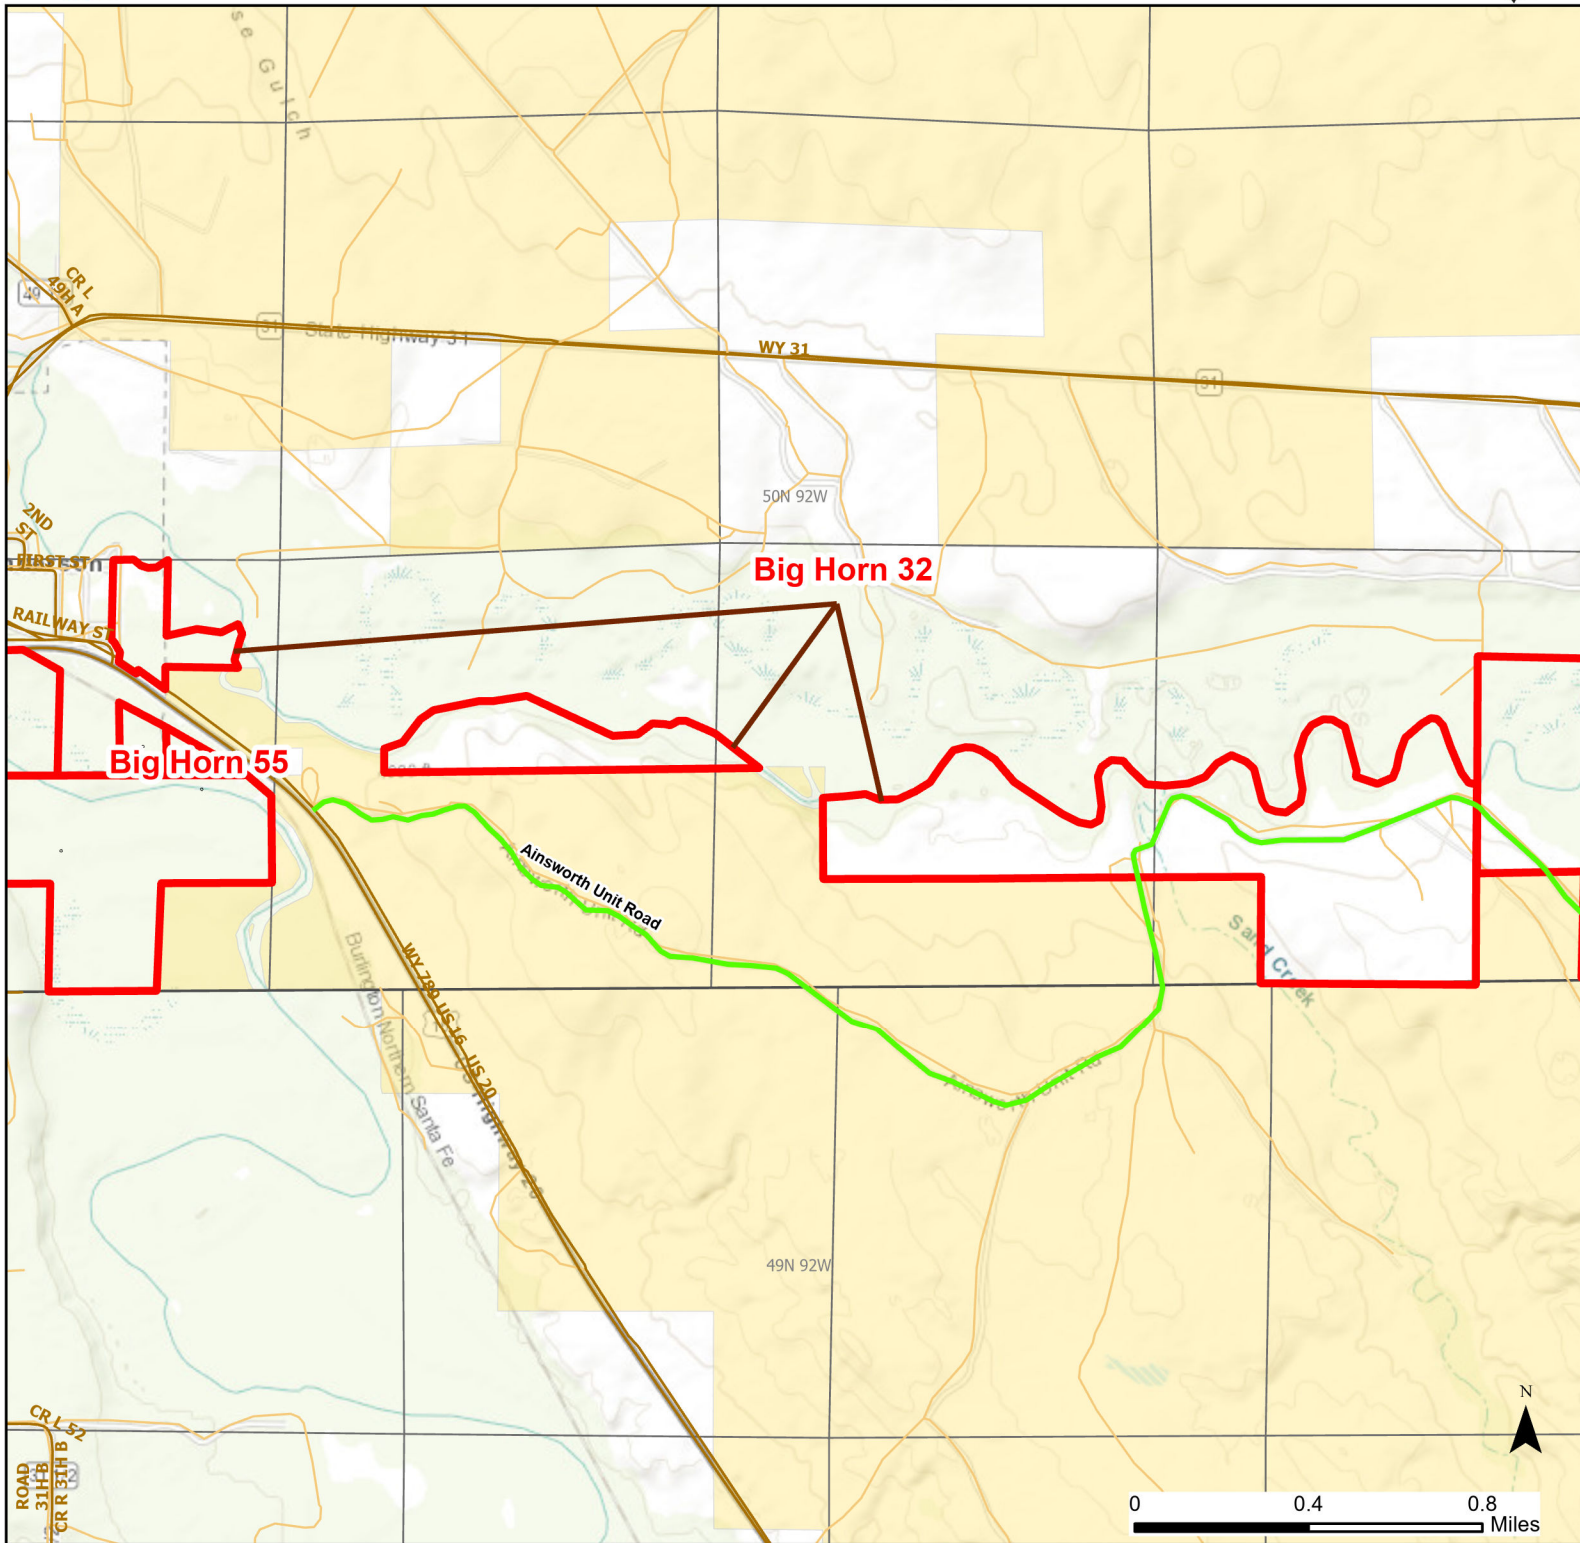

Big Horn 32 Walk-in Hunting Area

Access Dates:
08/15 - 11/30
2024 Hunt Season

Parking	Closed Road	Boundary	Limited Range Weapons and Archery	State
Road Closed	WIA Use Only	Archery Only	Other	DOD
Coupon Box	Roads	County Boundaries	CLOSED	BLM
Gate	County Boundaries			Forest Service
Open Road				Wyoming Game & Fish Dept.
Special Conditions Apply				Private

Species allowed to hunt: Antelope, Deer

Rules:

This map is for visual use, assistance and general location only, does not represent a survey, and is not to be used for legal conveyance. Hunt Area boundaries are approximate, consult Game and Fish Hunting Regulations for descriptions and restrictions. Access to these private lands for any commercial activity must be gained by contacting the individual landowner(s) directly.