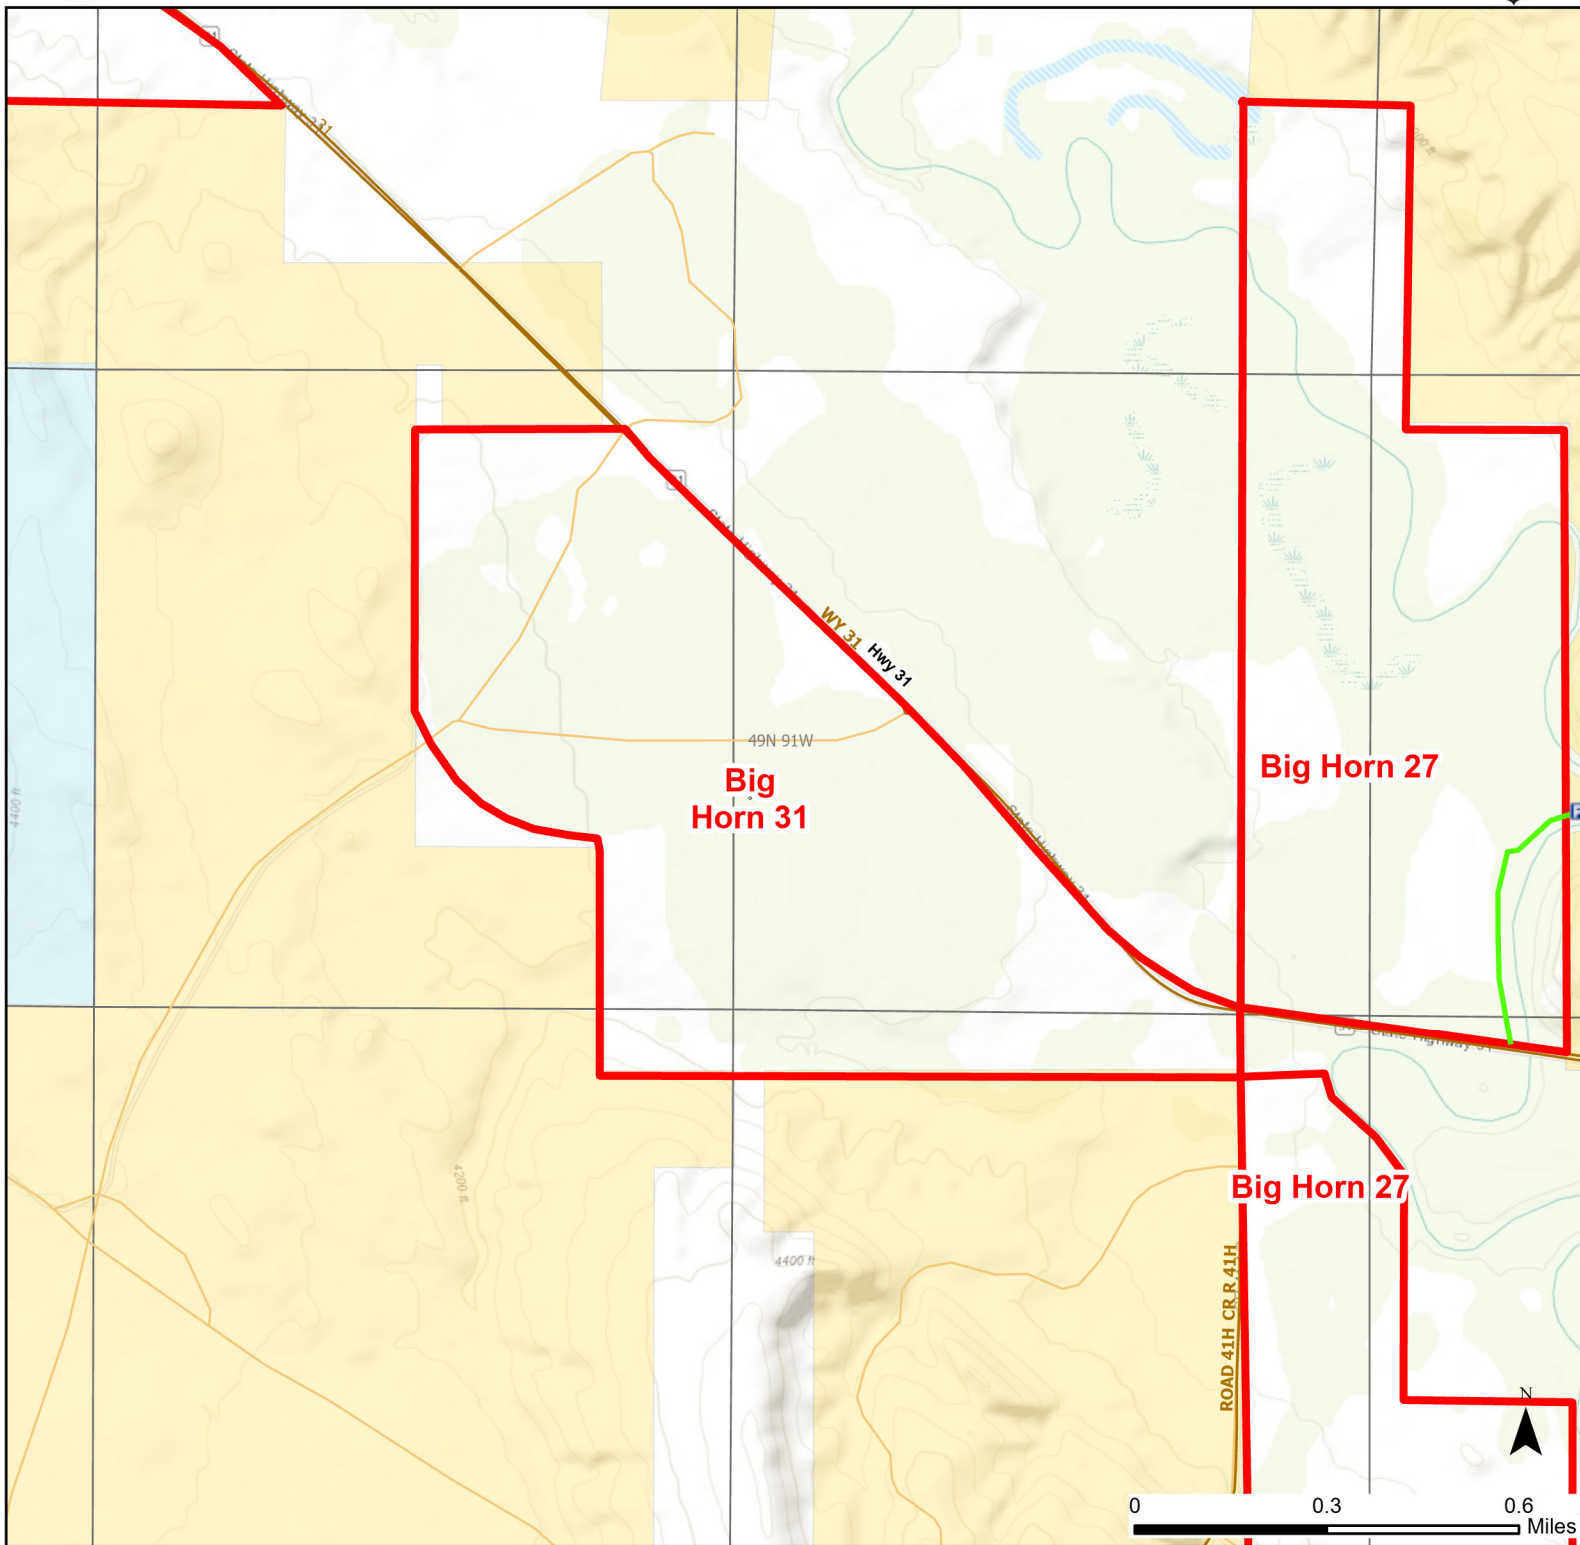

Big Horn 31 Walk-in Hunting Area

Access Dates:
08/15 - 01/31
2024 Hunt Season

Parking	Closed Road	Boundary	Limited Range Weapons and Archery	State
Road Closed	WIA Use Only	Archery Only	Other	DOD
Coupon Box	Roads	County Boundaries	CLOSED	BLM
Gate	Open Road			Forest Service
Special Conditions Apply				Wyoming Game & Fish Dept.
				Private

This map is for visual use, assistance and general location only, does not represent a survey, and is not to be used for legal conveyance. Hunt Area boundaries are approximate, consult Game and Fish Hunting Regulations for descriptions and restrictions. Access to these private lands for any commercial activity must be gained by contacting the individual landowner(s) directly.