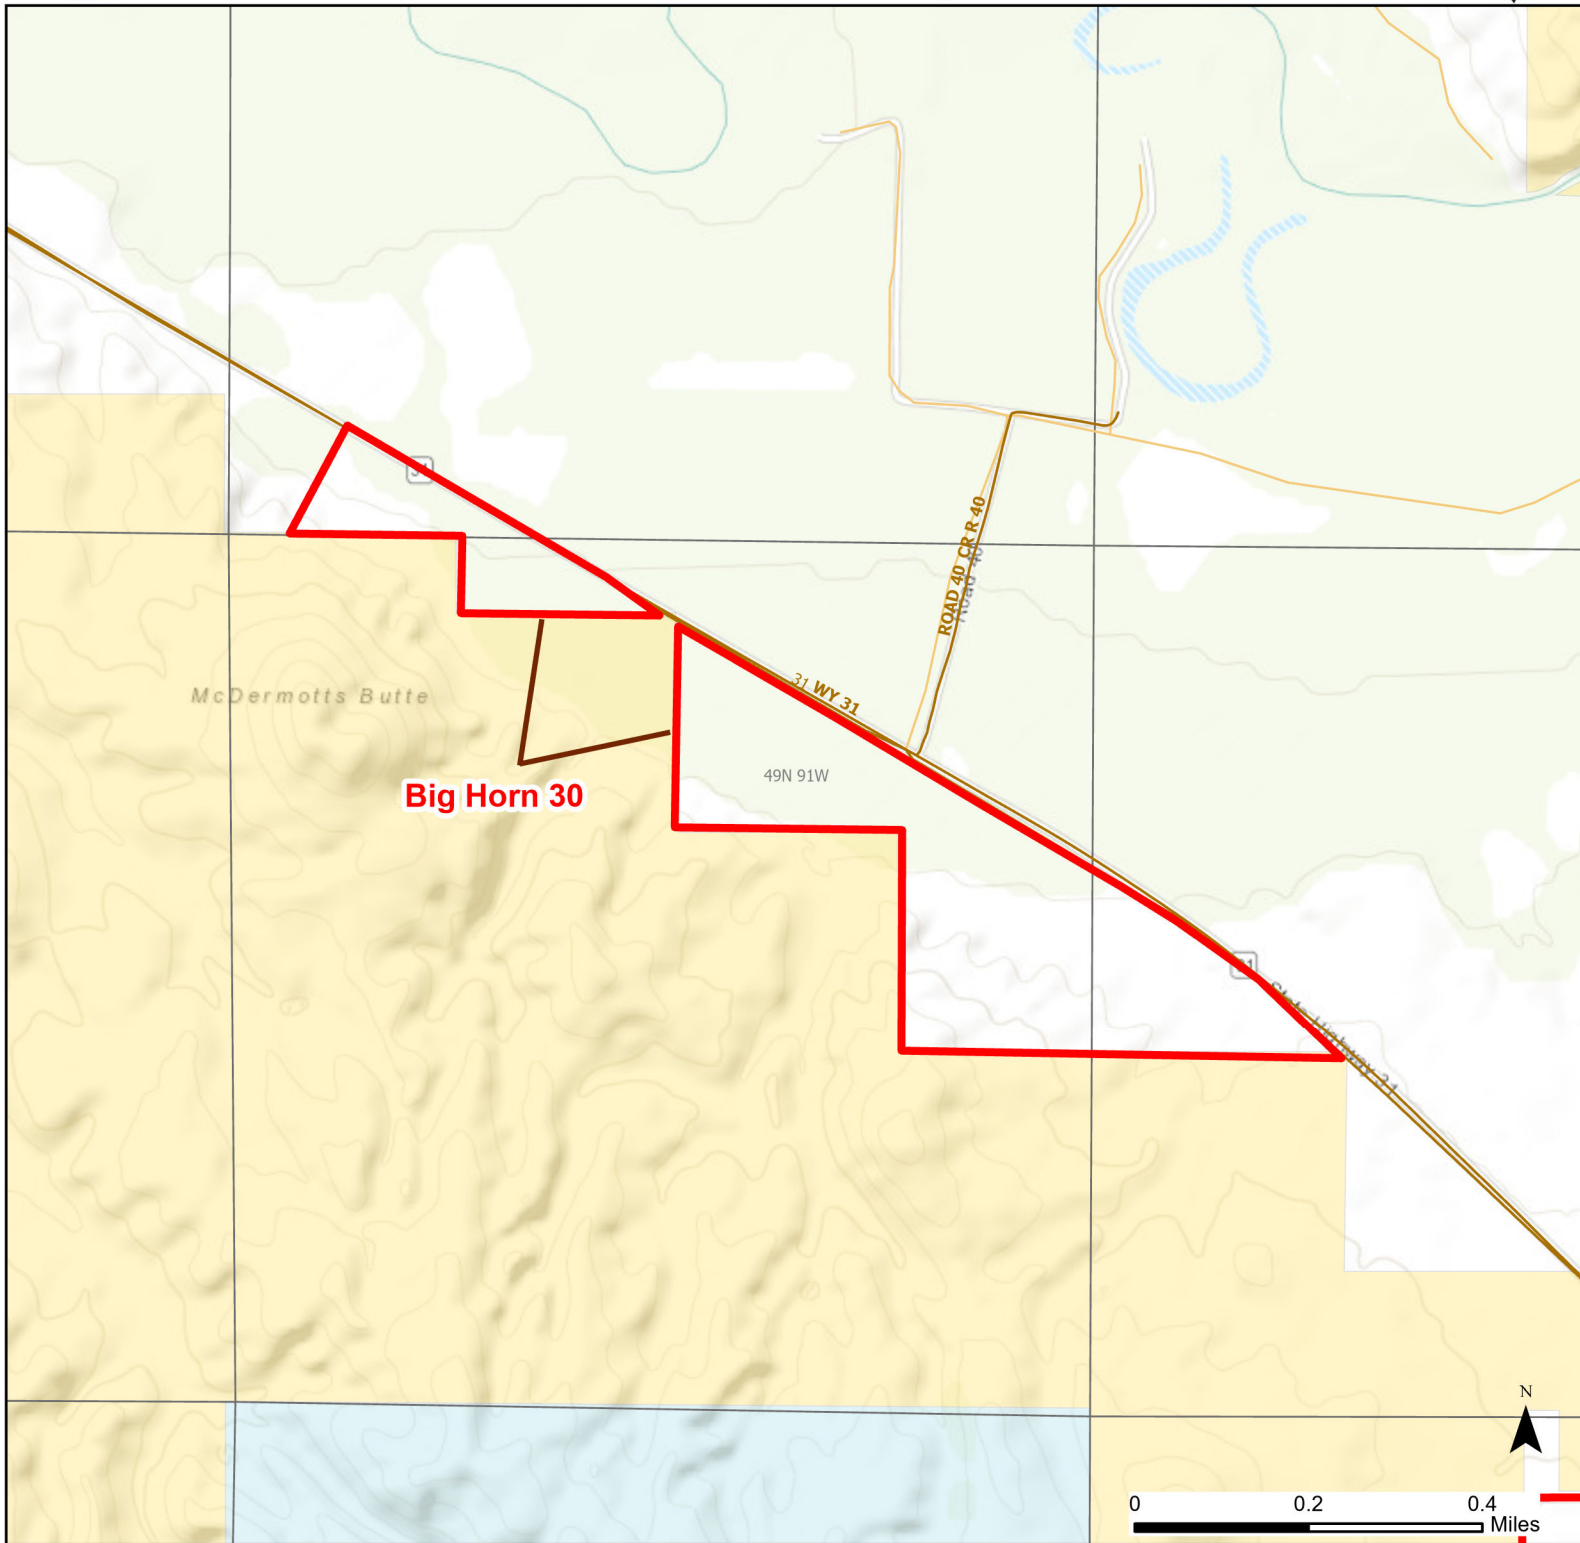

Big Horn 30 Walk-in Hunting Area

Access Dates:
08/15 - 02/28
2024 Hunt Season

Parking	Closed Road	Boundary	Limited Range Weapons and Archery	State
Road Closed	WIA Use Only	Archery Only	Other	DOD
Coupon Box	Roads	County Boundaries	CLOSED	BLM
Gate	Open Road			Forest Service
Special Conditions Apply				Wyoming Game & Fish Dept.
				Private

This map is for visual use, assistance and general location only, does not represent a survey, and is not to be used for legal conveyance. Hunt Area boundaries are approximate, consult Game and Fish Hunting Regulations for descriptions and restrictions. Access to these private lands for any commercial activity must be gained by contacting the individual landowner(s) directly.