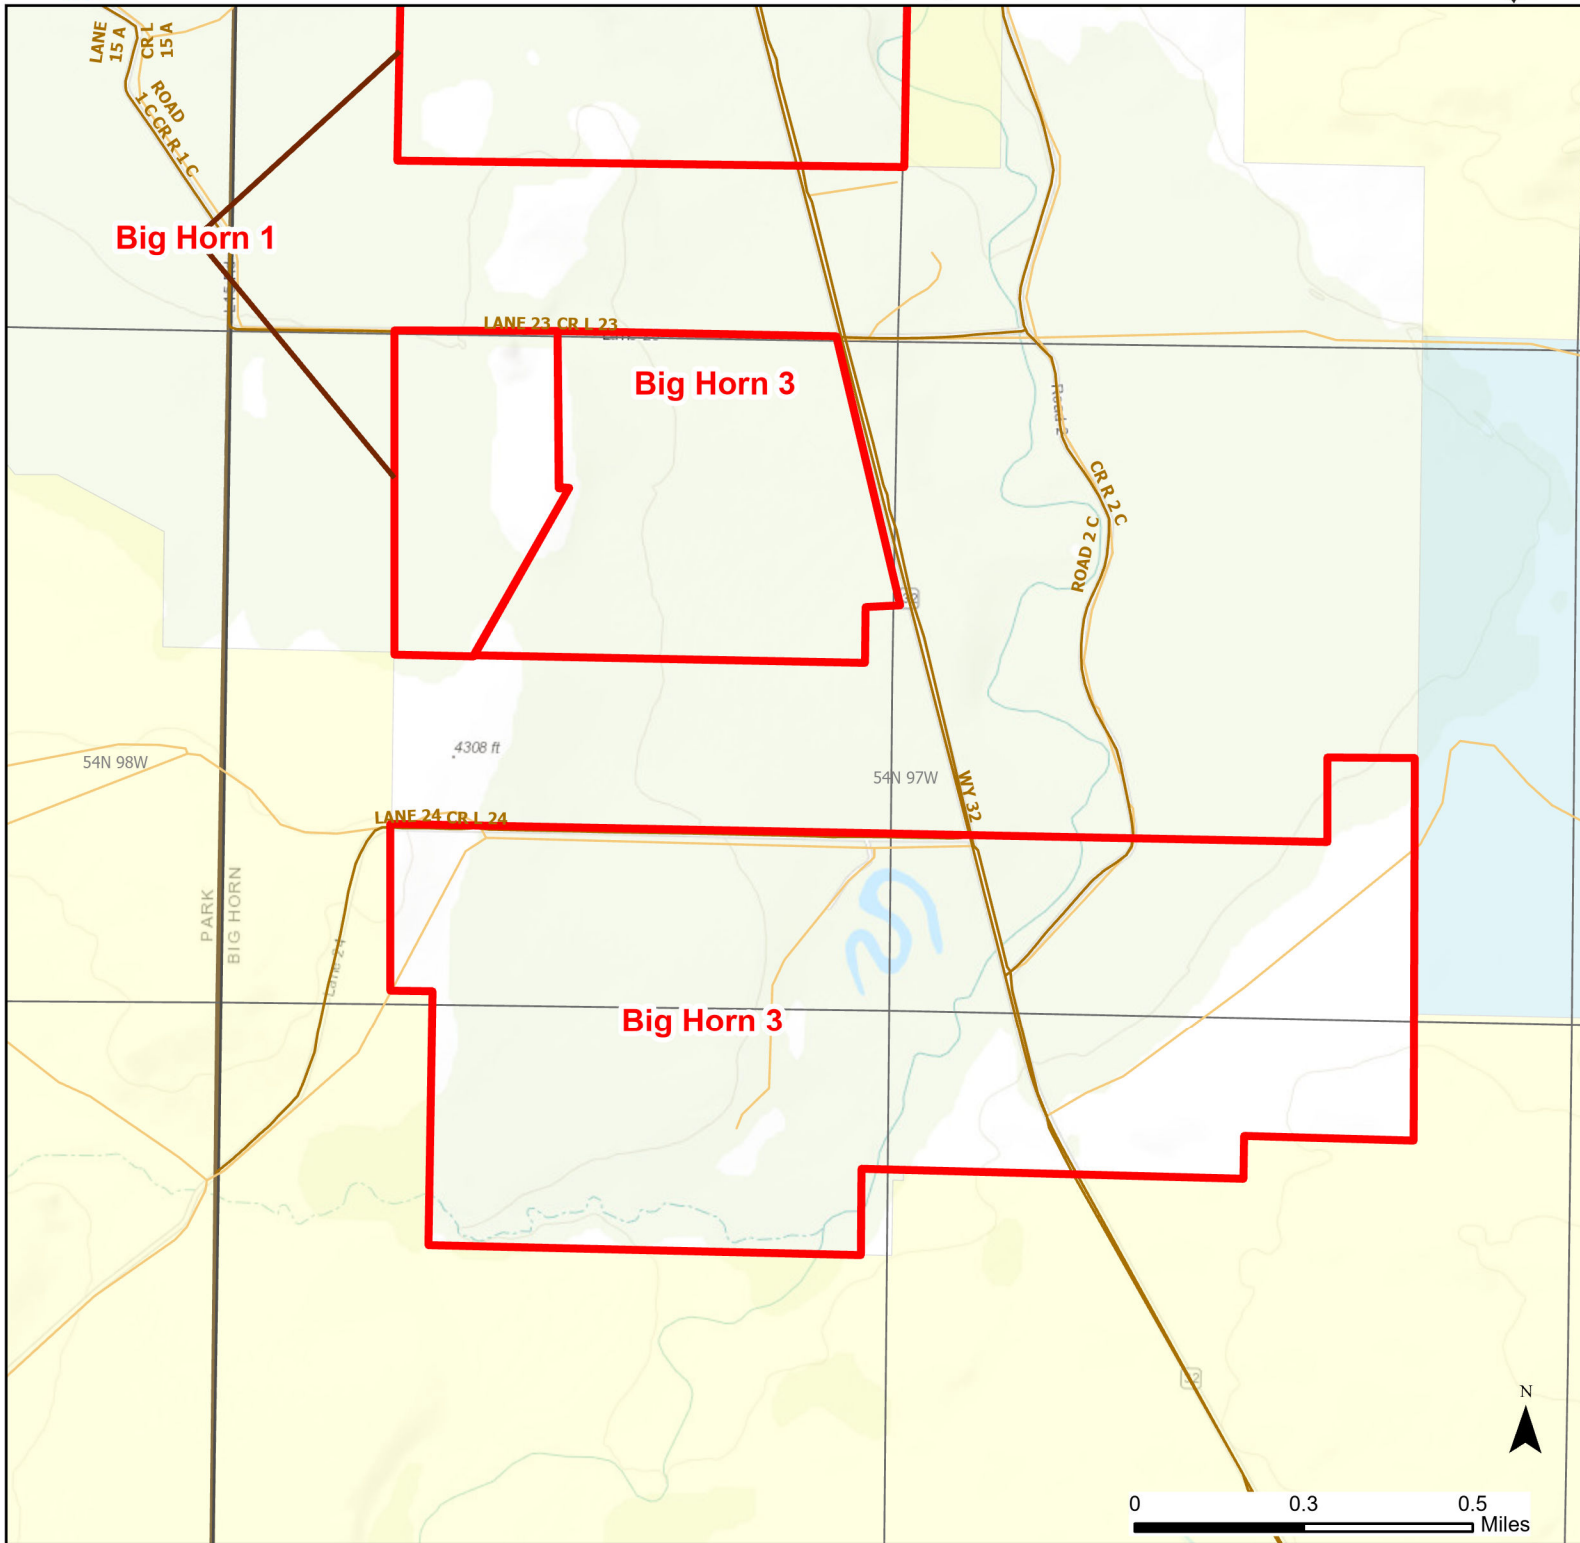

Big Horn 3 Walk-in Hunting Area

Access Dates:
08/15 - 05/31
2024 Hunt Season

Parking	Closed Road	Boundary	Limited Range Weapons and Archery	State
Road Closed	WIA Use Only	Archery Only	Other	DOD
Coupon Box	Roads	County Boundaries	CLOSED	BLM
Gate	Open Road			Forest Service
Special Conditions Apply				Wyoming Game & Fish Dept.
				Private

Species allowed to hunt: Turkey, Antelope, Deer

Rules: Parking along county road only. Portable blinds may be used on a daily basis. Blinds must have owner's name and contact info affixed and may not be left in the field overnight. Close gates immediately.

This map is for visual use, assistance and general location only, does not represent a survey, and is not to be used for legal conveyance. Hunt Area boundaries are approximate, consult Game and Fish Hunting Regulations for descriptions and restrictions. Access to these private lands for any commercial activity must be gained by contacting the individual landowner(s) directly.