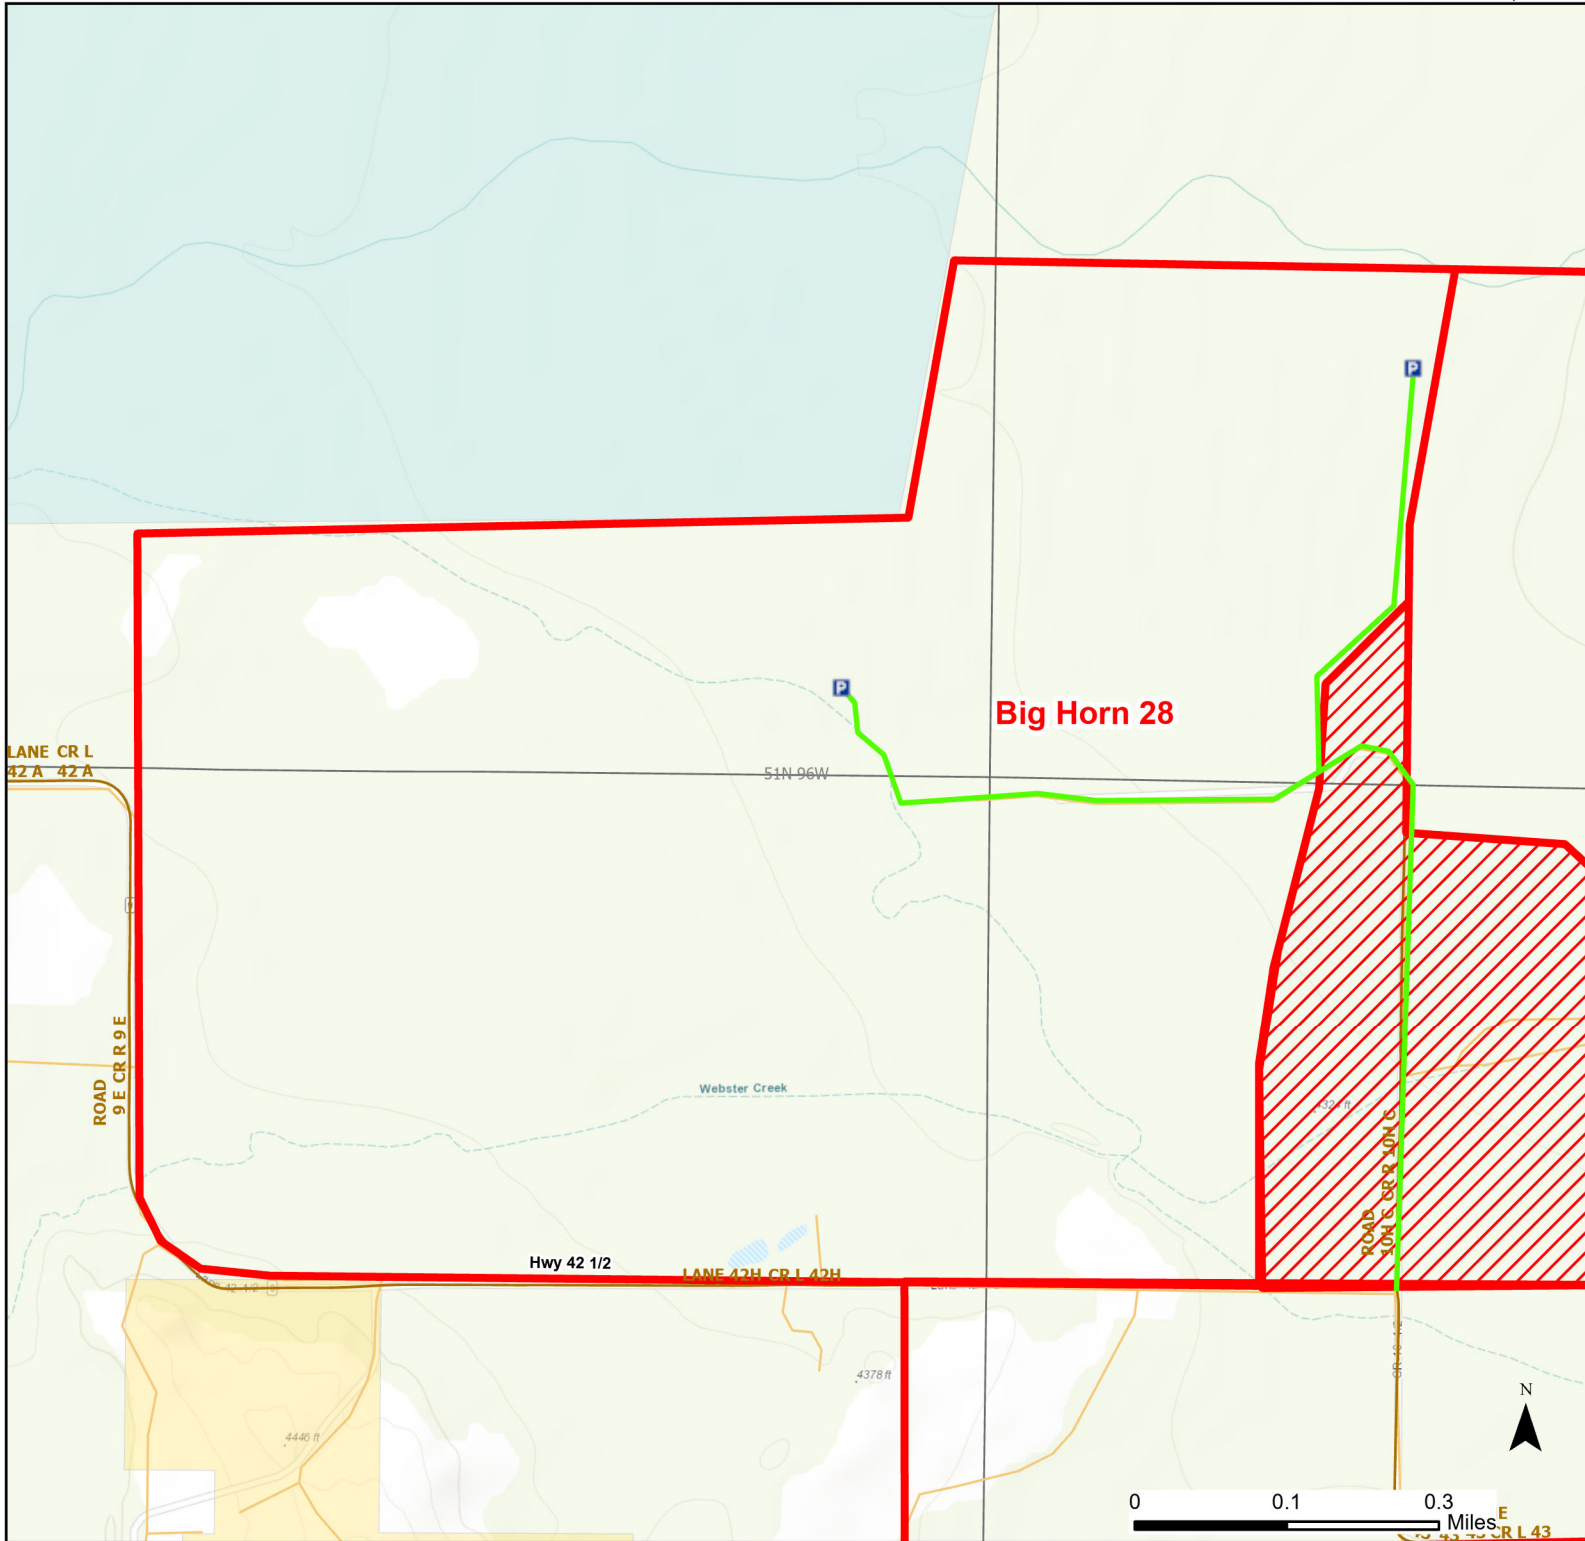

Big Horn 28 Walk-in Hunting Area

Access Dates:
09/01 - 12/31
2024 Hunt Season

Parking	Closed Road	Boundary	Limited Range Weapons and Archery	State
Road Closed	WIA Use Only	Archery Only	Other	DOD
Coupon Box	Roads	County Boundaries	CLOSED	BLM
Gate	Open Road			Forest Service
Special Conditions Apply				Wyoming Game & Fish Dept.
				Private

Species allowed to hunt: Deer, Elk

Rules: All vehicles must park in designated parking areas only. Portable blinds may be used on a daily basis. Blinds must have owner's name and contact info affixed and may not be left in the field overnight. Motorized vehicle access limited to designated roads only. Designated roads are marked with a white arrow.

This map is for visual use, assistance and general location only, does not represent a survey, and is not to be used for legal conveyance. Hunt Area boundaries are approximate, consult Game and Fish Hunting Regulations for descriptions and restrictions. Access to these private lands for any commercial activity must be gained by contacting the individual landowner(s) directly.