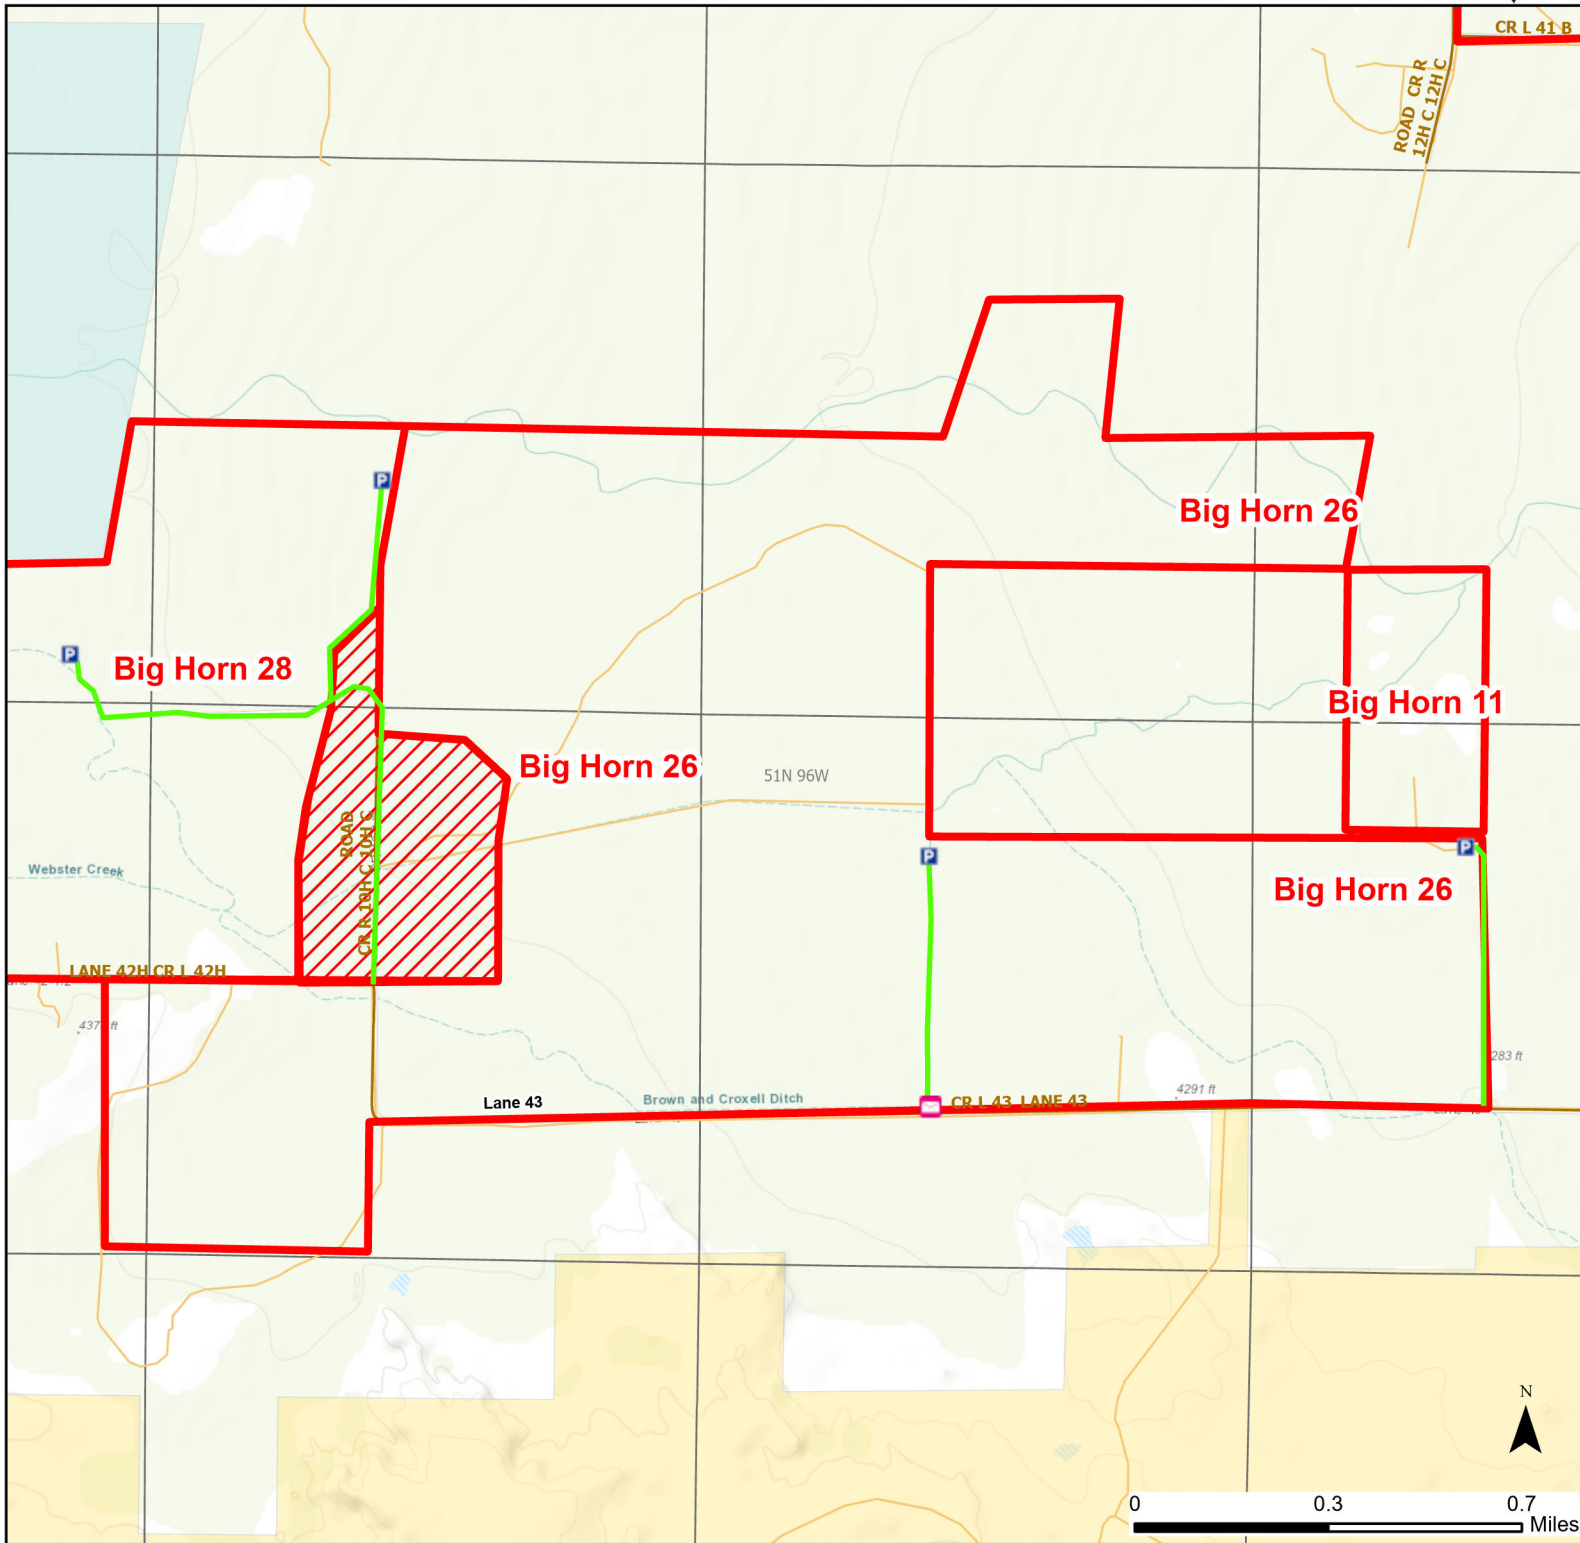

# Big Horn 26 Walk-in Hunting Area

Access Dates:  
08/15 - 05/31  
2024 Hunt Season

Parking	Closed Road	Boundary	Limited Range Weapons and Archery	State
Road Closed	WIA Use Only	Archery Only	Other	DOD
Coupon Box	Roads	CLOSED		BLM
Gate	County Boundaries			Forest Service
Open Road				Wyoming Game & Fish Dept.
Special Conditions Apply				Private

Species allowed to hunt: Waterfowl, Sandhill Crane, Doves, Turkey, Antelope, Deer, Elk

Rules: Portable blinds may be used on a daily basis. Blinds must have owner's name and contact info affixed and may not be left in the field overnight. Motorized vehicle access limited to designated roads only. Designated roads are marked with a white arrow.

This map is for visual use, assistance and general location only, does not represent a survey, and is not to be used for legal conveyance. Hunt Area boundaries are approximate, consult Game and Fish Hunting Regulations for descriptions and restrictions. Access to these private lands for any commercial activity must be gained by contacting the individual landowner(s) directly.