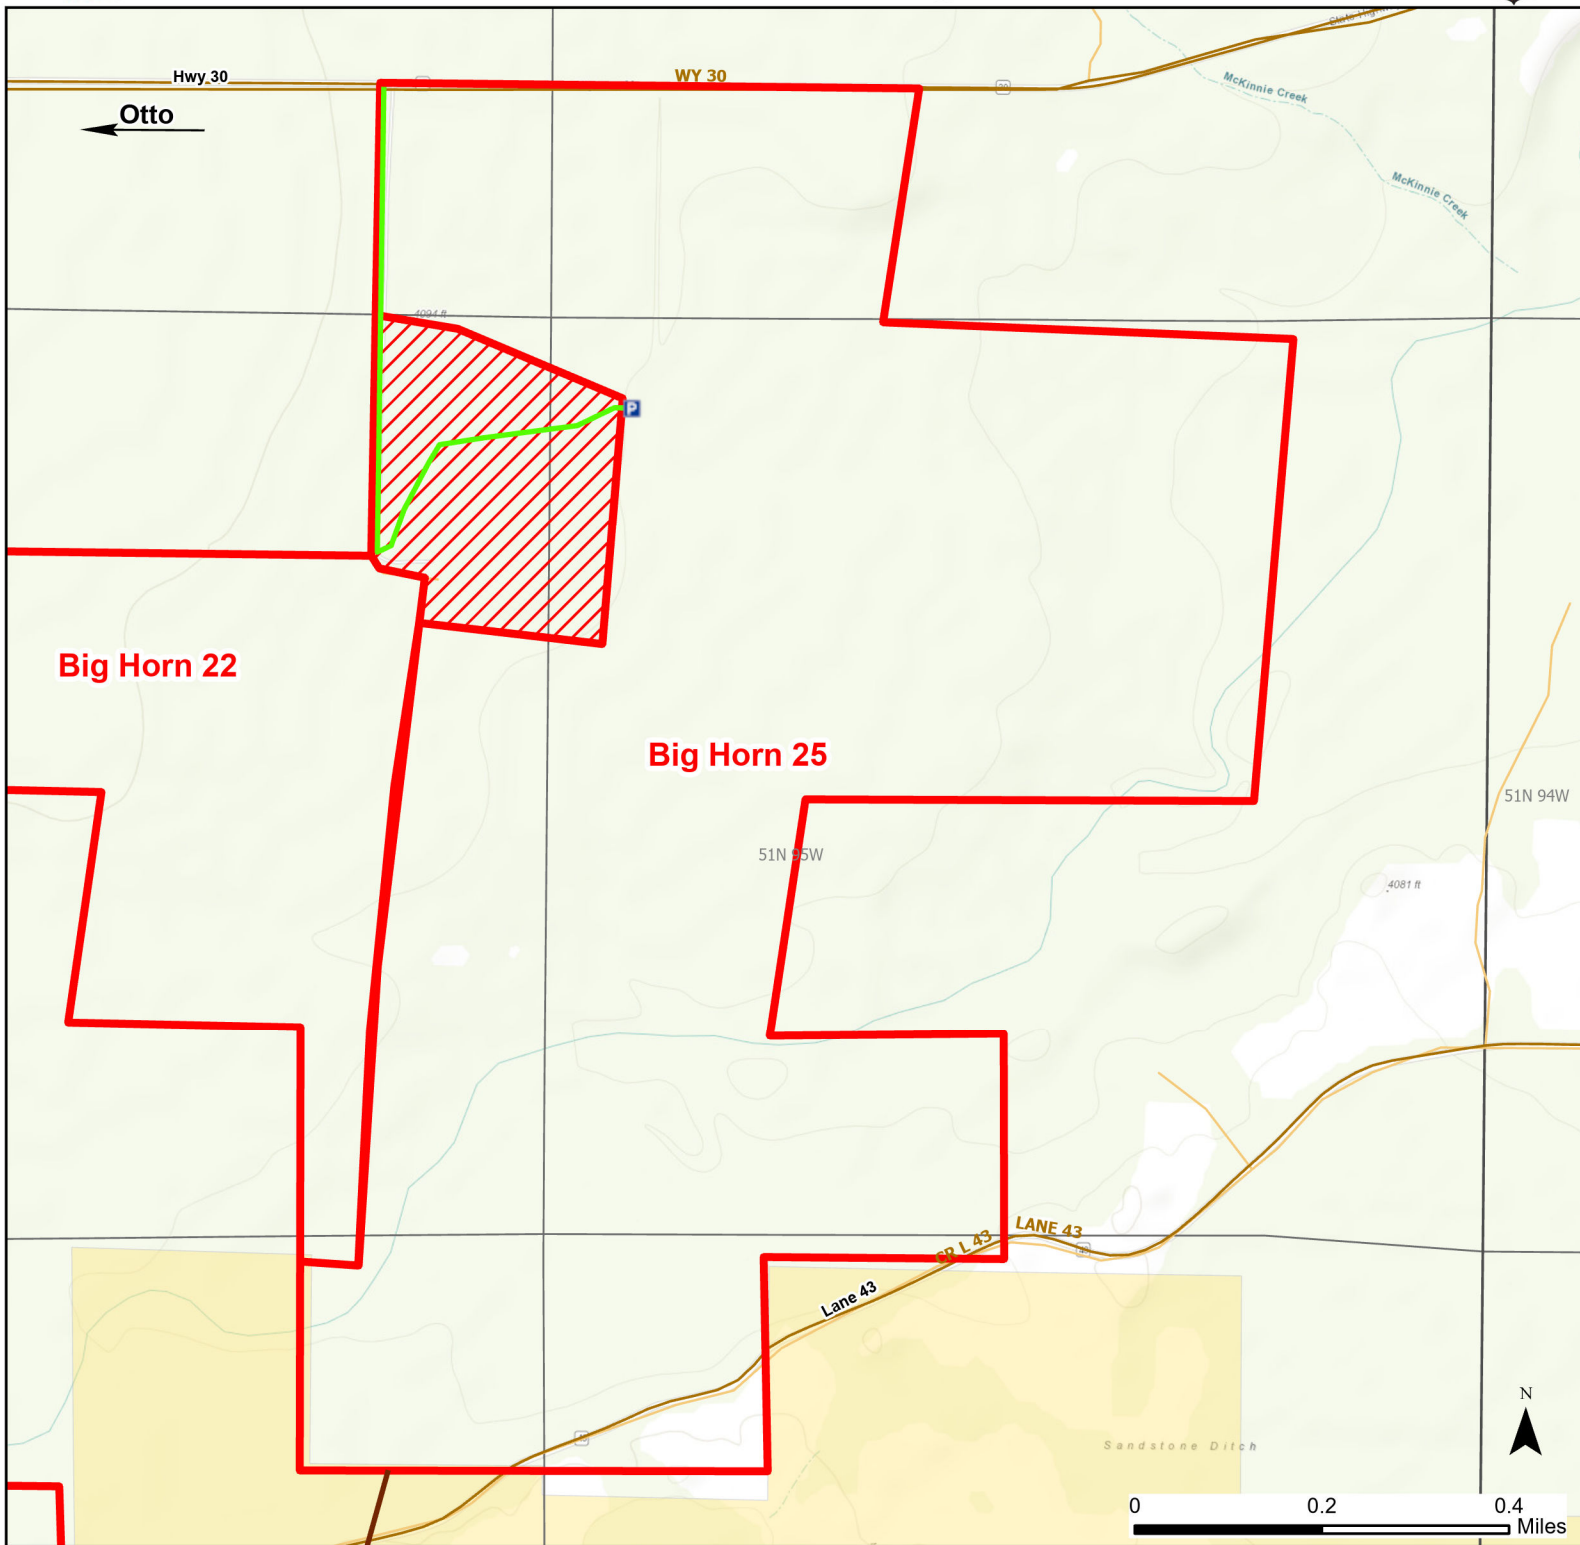

Big Horn 25 Walk-in Hunting Area

Access Dates:
08/15 - 05/31
2024 Hunt Season

Parking	Closed Road	Boundary	Limited Range Weapons and Archery	State
Road Closed	WIA Use Only	Archery Only	Other	DOD
Coupon Box	Roads	Archery Only	CLOSED	BLM
Gate	County Boundaries			Forest Service
Open Road				Wyoming Game & Fish Dept.
Special Conditions Apply				Private

Species allowed to hunt: Waterfowl, Sandhill Crane, Doves, Turkey, Antelope, Deer, Elk

Rules: Portable blinds may be used on a daily basis. Blinds must have owner's name and contact info affixed and may not be left in the field overnight. Motorized vehicle access limited to designated roads only. Designated roads are marked with a white arrow.

This map is for visual use, assistance and general location only, does not represent a survey, and is not to be used for legal conveyance. Hunt Area boundaries are approximate, consult Game and Fish Hunting Regulations for descriptions and restrictions. Access to these private lands for any commercial activity must be gained by contacting the individual landowner(s) directly.