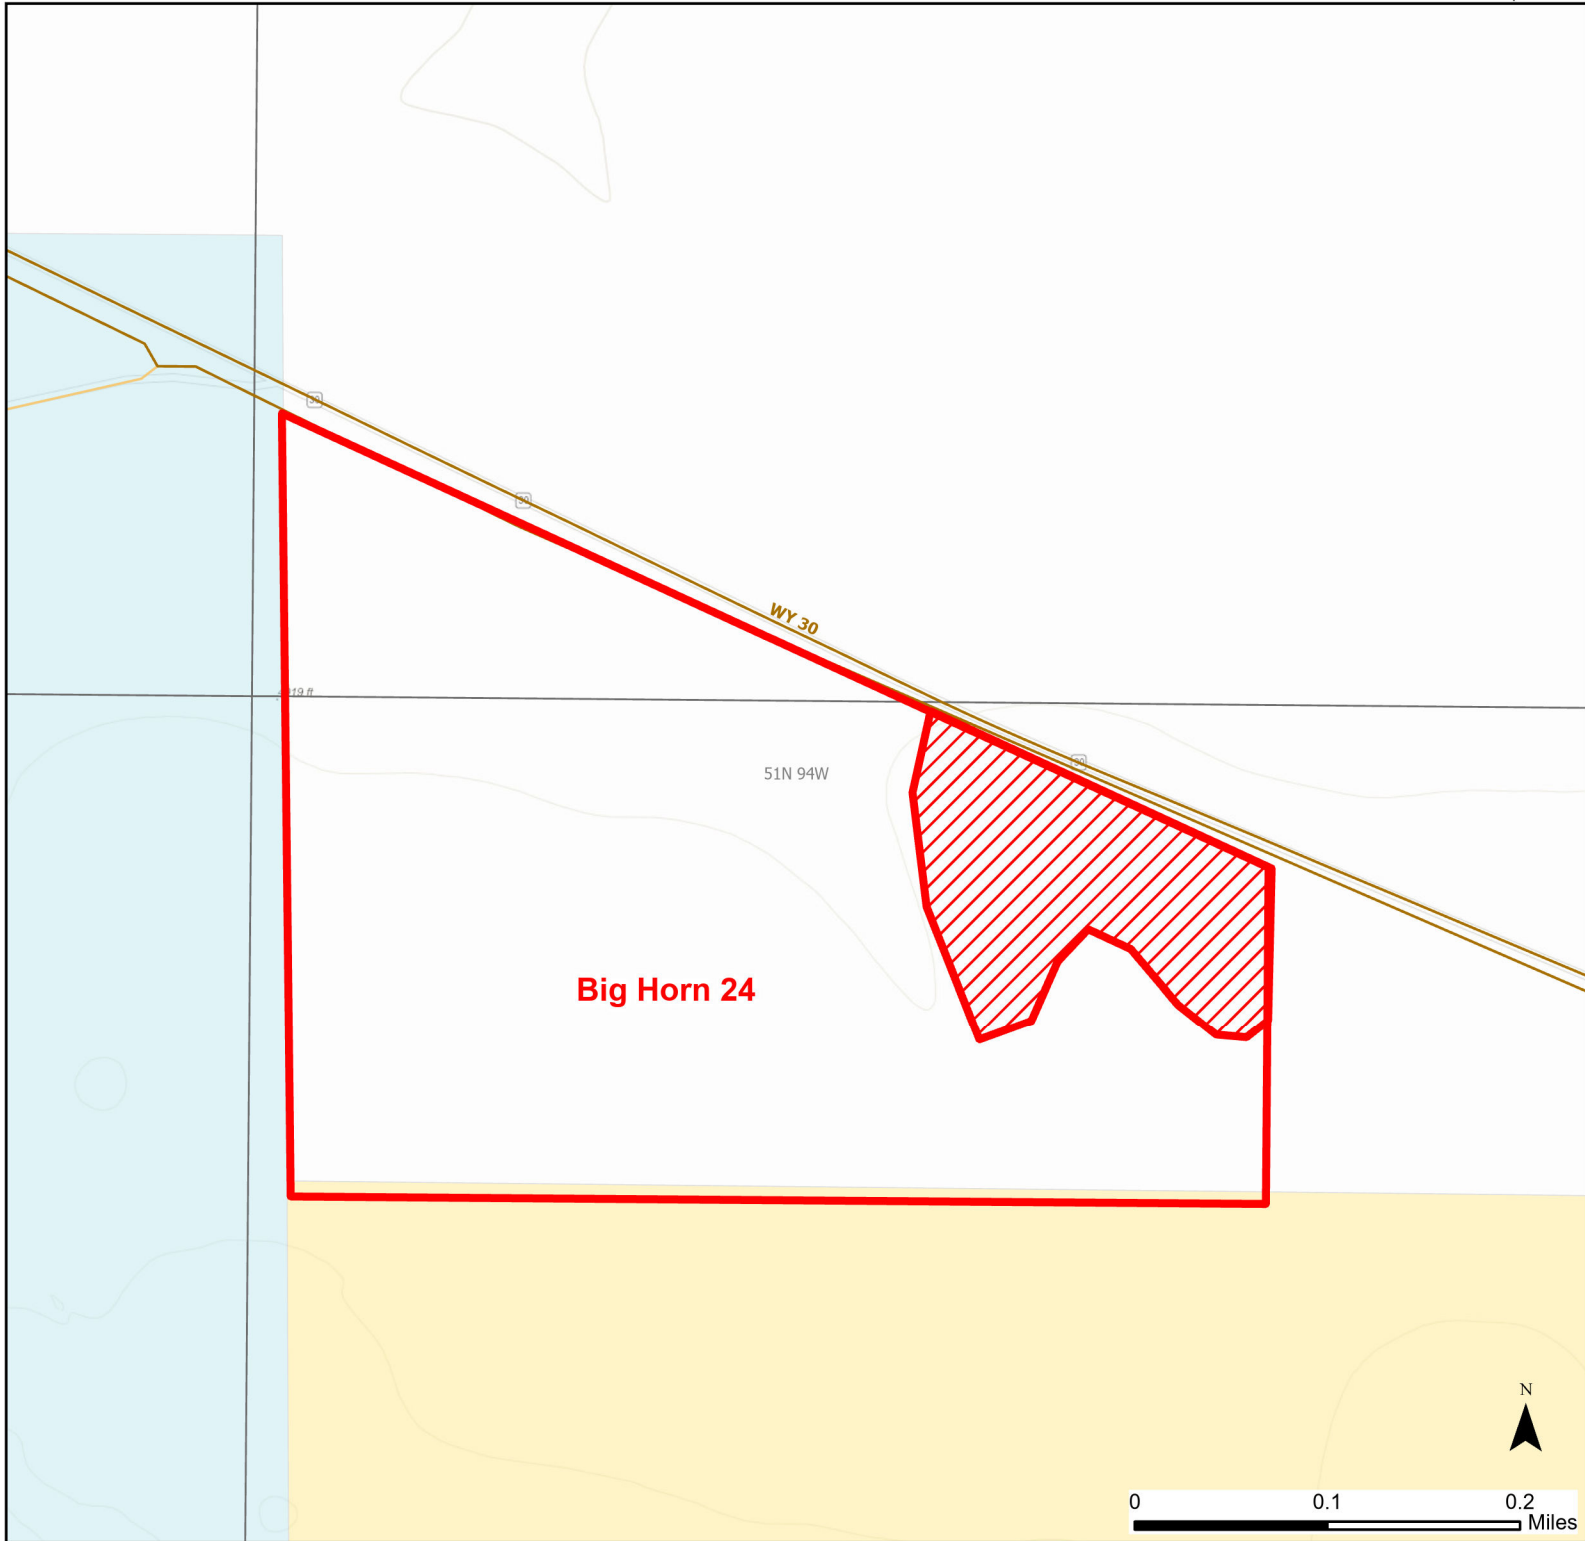

Big Horn 24 Walk-in Hunting Area

Access Dates:
09/01 - 11/30
2024 Hunt Season

Parking	Closed Road	Boundary	Limited Range Weapons and Archery	State
Road Closed	WIA Use Only	Archery Only	Other	DOD
Coupon Box	Roads	County Boundaries	CLOSED	BLM
Gate	Open Road			Forest Service
Special Conditions Apply				Wyoming Game & Fish Dept.
				Private