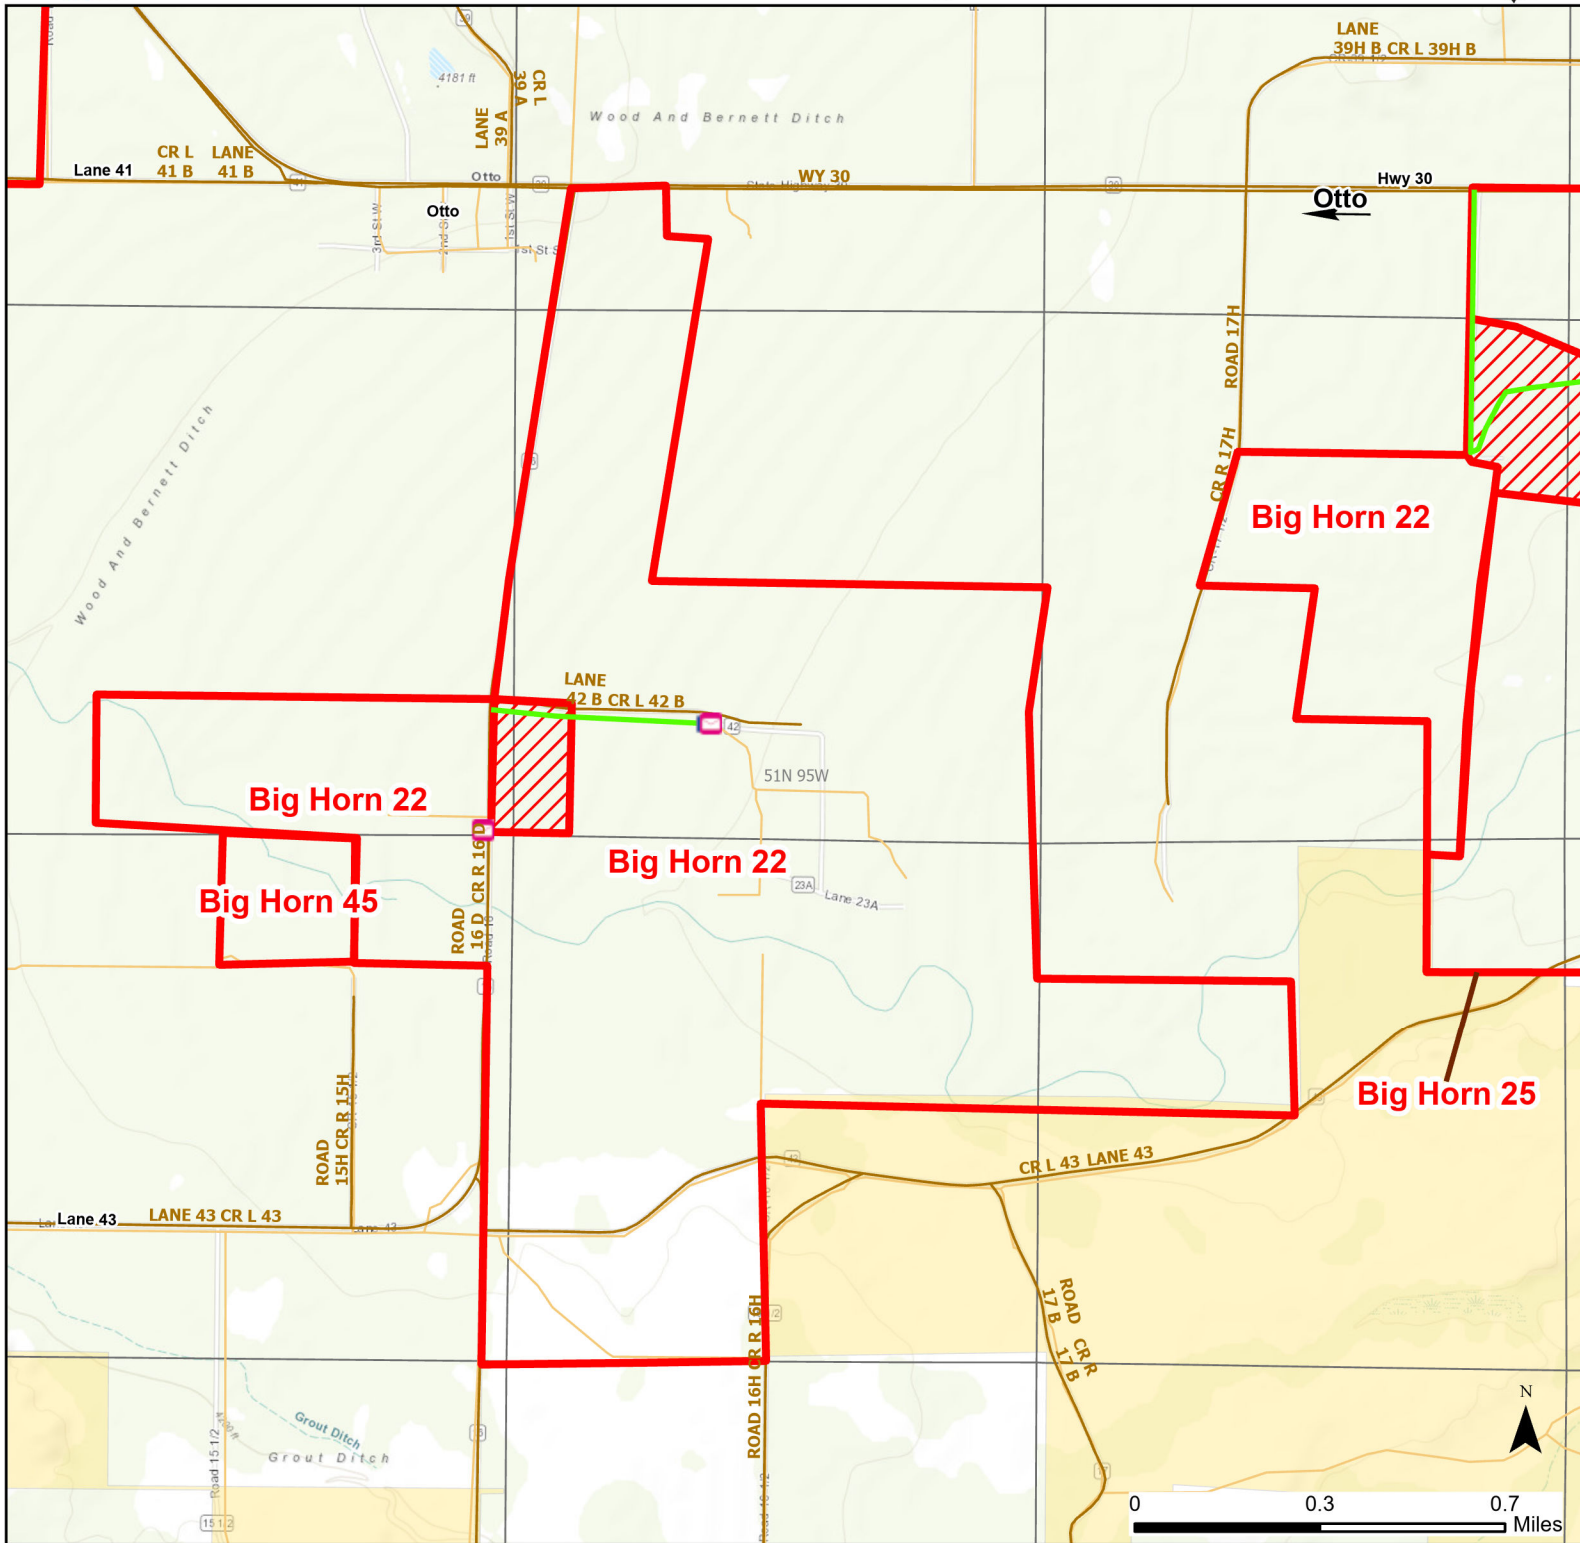

Big Horn 22 Walk-in Hunting Area

Access Dates:
09/01 - 02/28
2024 Hunt Season

Parking	Closed Road	Boundary	Limited Range Weapons and Archery	State
Road Closed	WIA Use Only	Archery Only	Other	DOD
Coupon Box	Roads	CLOSED		BLM
Gate	County Boundaries			Forest Service
Open Road				Wyoming Game & Fish Dept.
Special Conditions Apply				Private

Species allowed to hunt: Waterfowl, Sandhill Crane, Doves, Deer

Rules: Portable blinds may be used on a daily basis. Blinds must have owner's name and contact info affixed and may not be left in the field overnight. Motorized vehicle access limited to designated roads only. Designated roads are marked with a white arrow.

This map is for visual use, assistance and general location only, does not represent a survey, and is not to be used for legal conveyance. Hunt Area boundaries are approximate, consult Game and Fish Hunting Regulations for descriptions and restrictions. Access to these private lands for any commercial activity must be gained by contacting the individual landowner(s) directly.