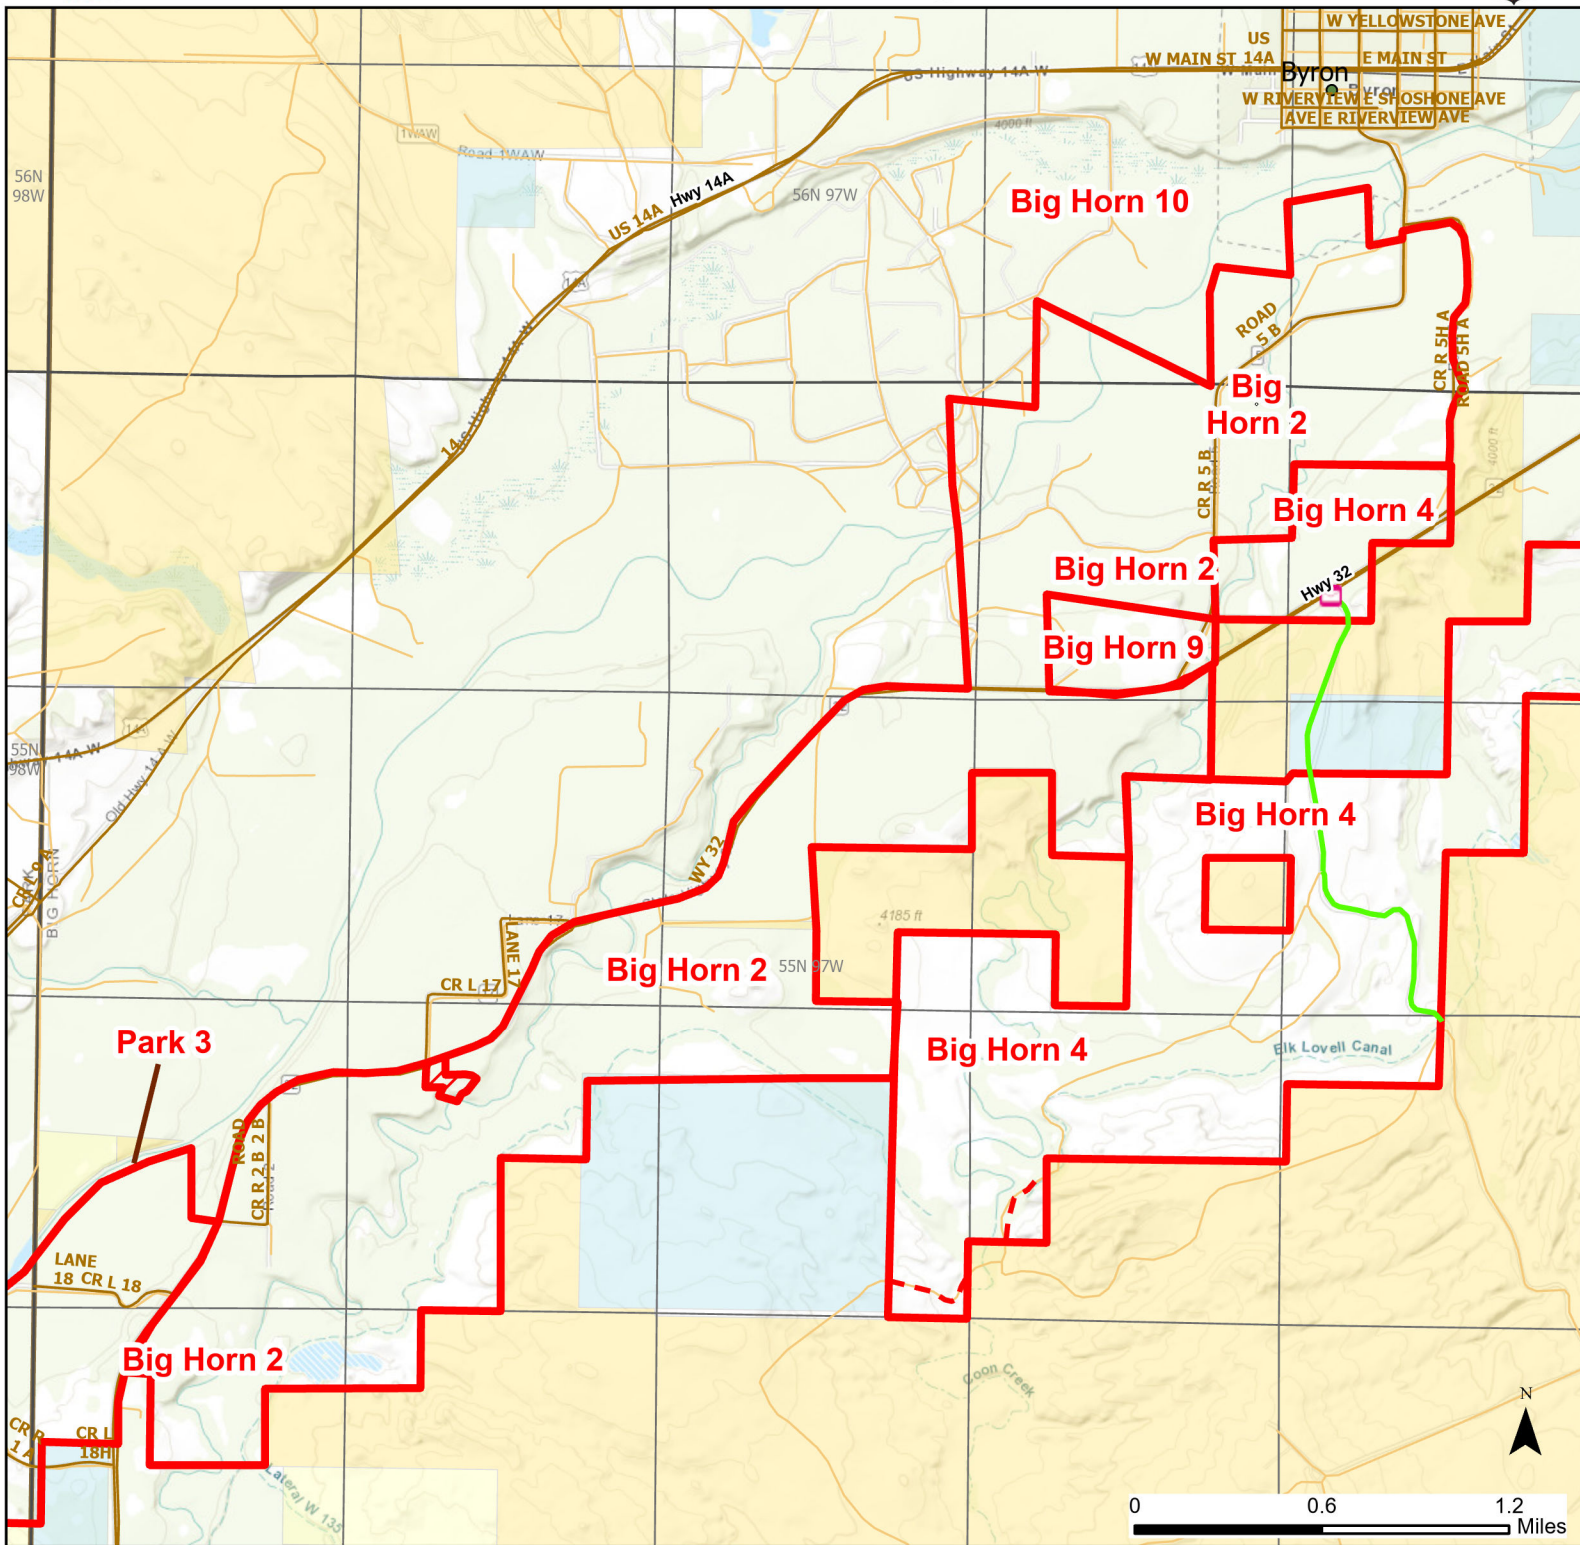

# Big Horn 2 Walk-in Hunting Area

Access Dates:  
08/15 - 05/31  
2024 Hunt Season

Parking	Closed Road	Boundary	Limited Range Weapons and Archery	State
Road Closed	WIA Use Only	Archery Only	Other	DOD
Coupon Box	Roads	Archery Only	Other	BLM
Gate	County Boundaries	Archery Only	Other	Forest Service
Open Road		Archery Only	Other	Wyoming Game & Fish Dept.
Special Conditions Apply		Archery Only	Other	Private

Species allowed to hunt: Waterfowl, Pheasant, Sandhill Crane, Doves, Turkey, Antelope, Deer

Rules: Portable blinds may be used on a daily basis. Blinds must have owner's name and contact info affixed and may not be left in the field overnight. Motorized vehicle access allowed on established roads only.

This map is for visual use, assistance and general location only, does not represent a survey, and is not to be used for legal conveyance. Hunt Area boundaries are approximate, consult Game and Fish Hunting Regulations for descriptions and restrictions. Access to these private lands for any commercial activity must be gained by contacting the individual landowner(s) directly.