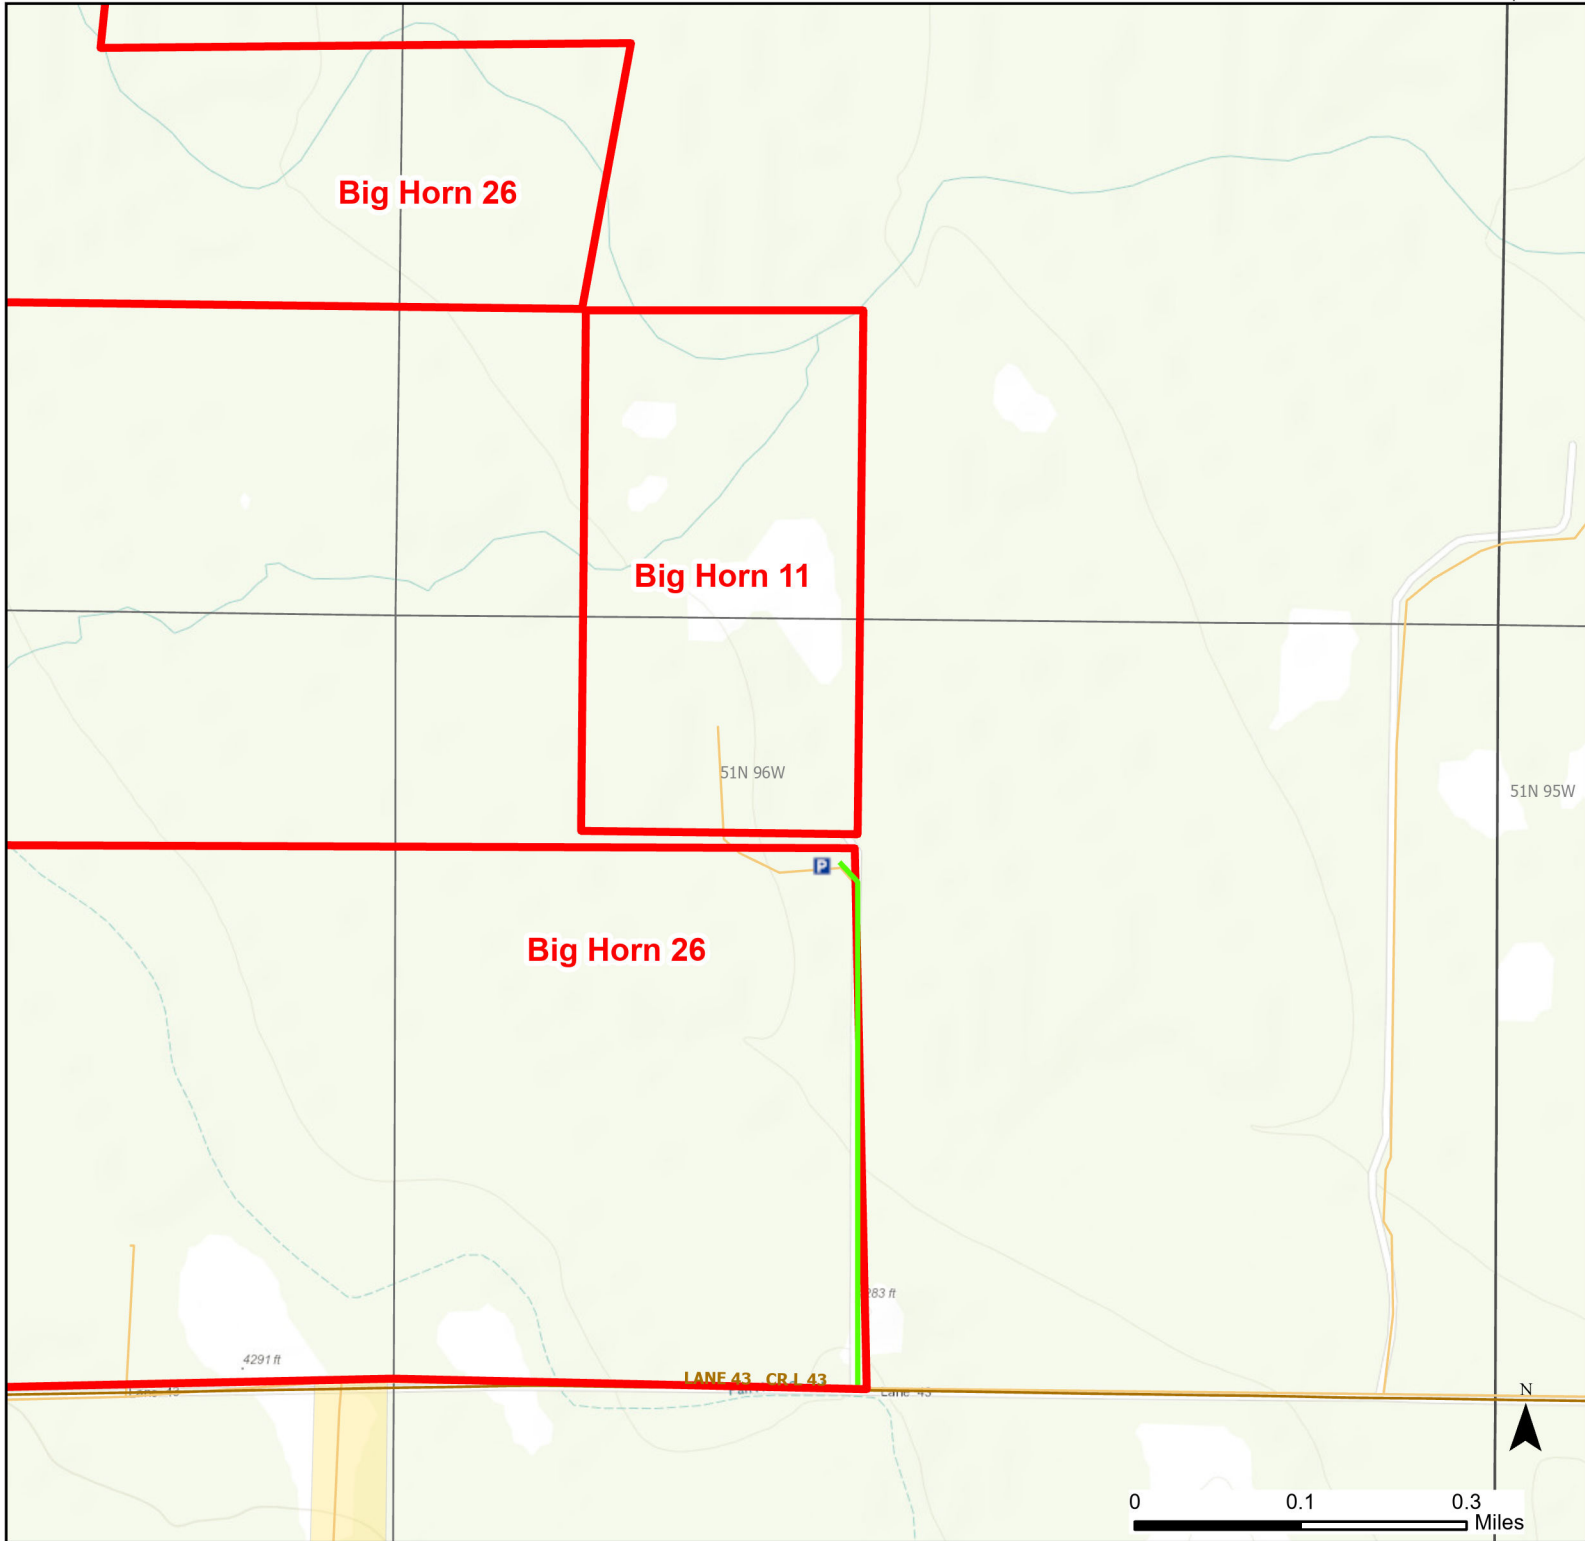

Big Horn 11 Walk-in Hunting Area

Access Dates:
08/15 - 05/31
2024 Hunt Season

Parking	Closed Road	Boundary	Limited Range Weapons and Archery	State
Road Closed	WIA Use Only	Archery Only	Other	DOD
Coupon Box	Roads	County Boundaries	CLOSED	BLM
Gate	Open Road			Forest Service
Special Conditions Apply				Wyoming Game & Fish Dept.
				Private

Species allowed to hunt: Waterfowl, Sandhill Crane, Doves, Turkey, Rabbit, Antelope, Deer, Elk

Rules: All vehicles must park in designated parking areas only. Portable blinds may be used on a daily basis. Blinds must have owner's name and contact info affixed and may not be left in the field overnight. Motorized vehicle access limited to designated roads only. Designated roads are marked with a white arrow.

This map is for visual use, assistance and general location only, does not represent a survey, and is not to be used for legal conveyance. Hunt Area boundaries are approximate, consult Game and Fish Hunting Regulations for descriptions and restrictions. Access to these private lands for any commercial activity must be gained by contacting the individual landowner(s) directly.