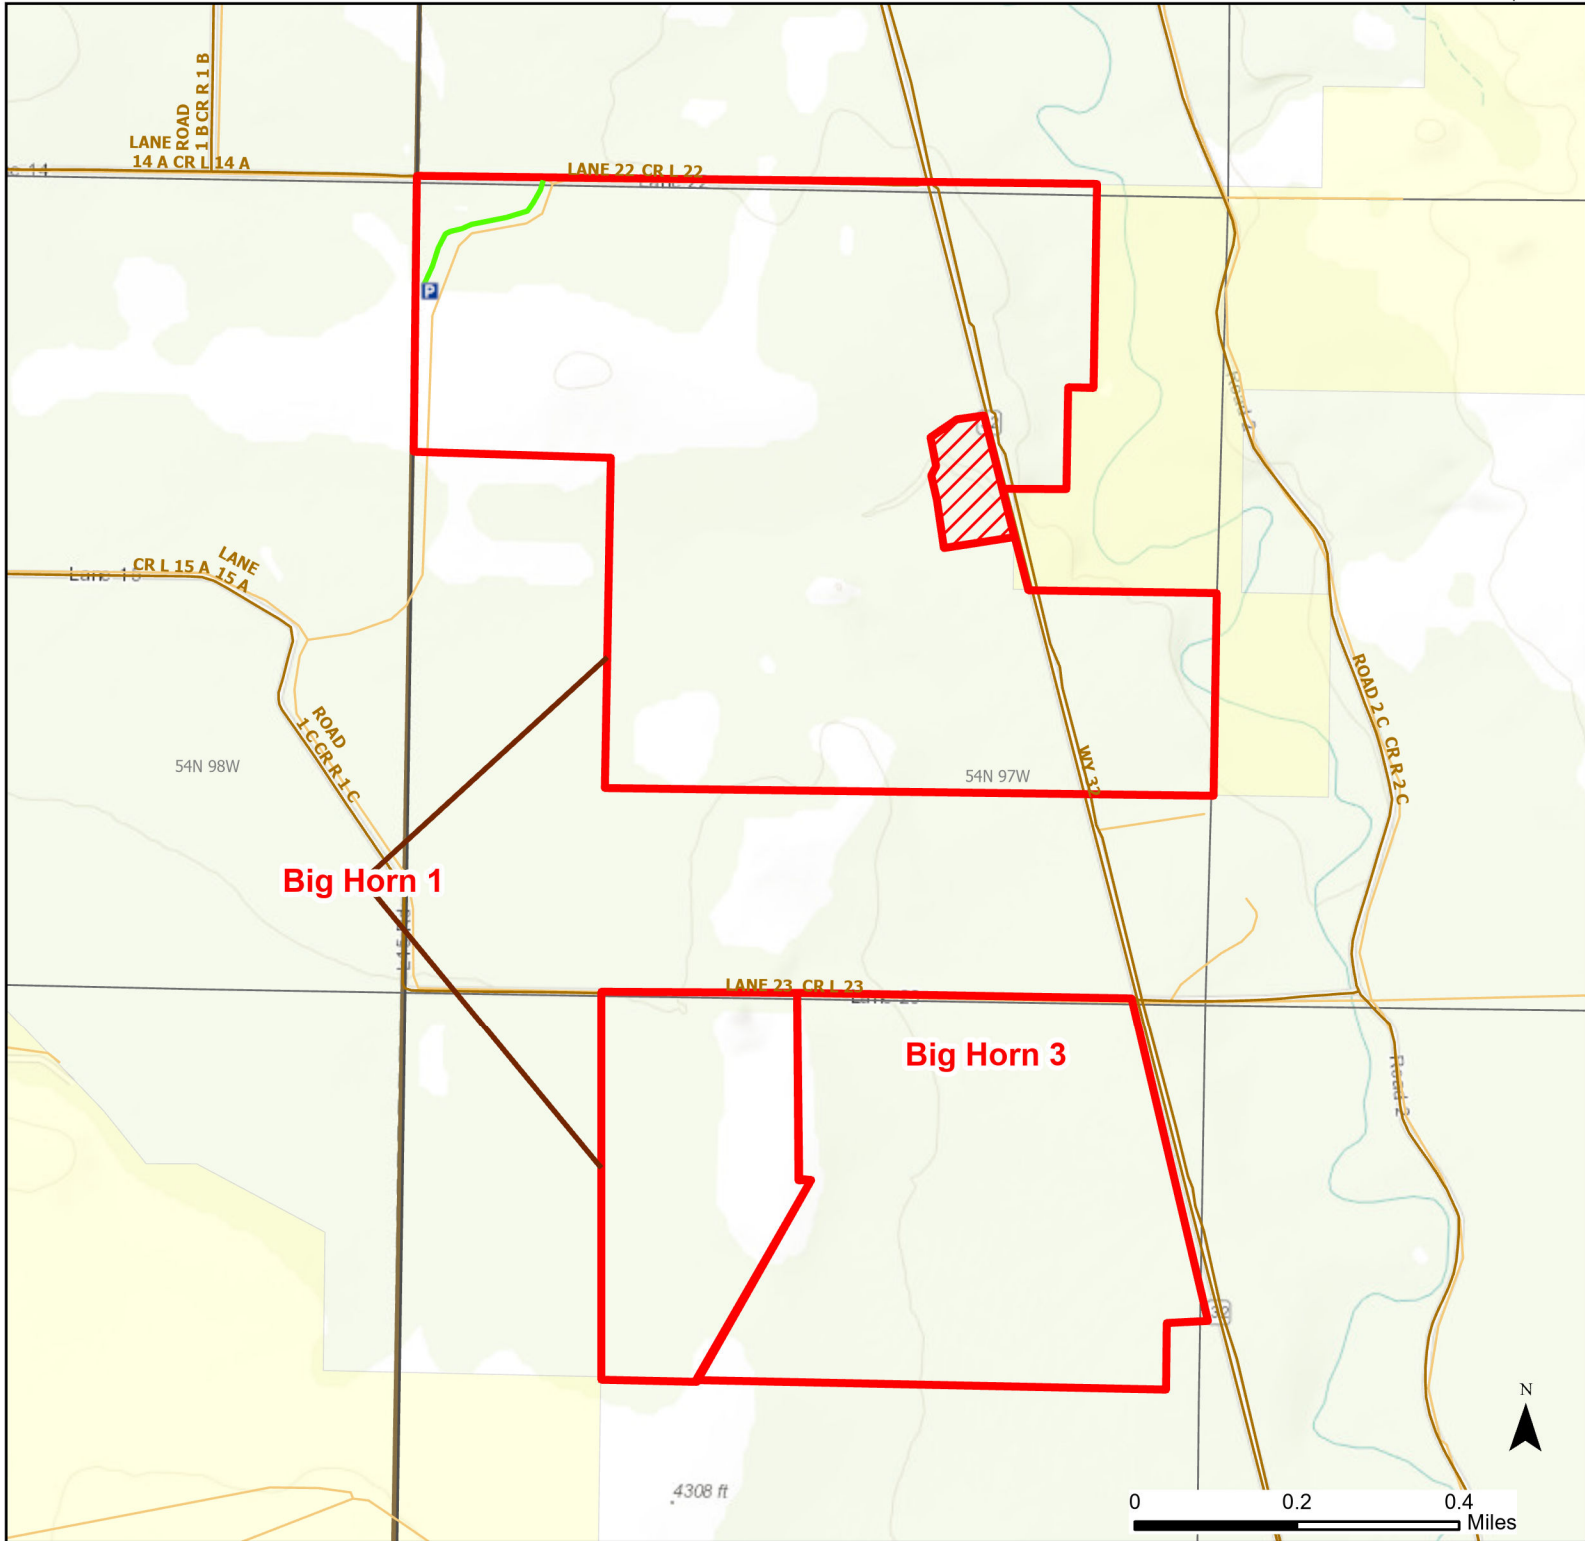

# Big Horn 1 Walk-in Hunting Area

Access Dates:  
8/15 - 5/31  
2024 Hunt Season

Parking	Closed Road	Boundary	Limited Range Weapons and Archery	State
Road Closed	WIA Use Only	Archery Only	Other	DOD
Coupon Box	Roads	County Boundaries	CLOSED	BLM
Gate	Open Road			Forest Service
Special Conditions Apply				Wyoming Game & Fish Dept.
				Private

Species allowed to hunt: Antelope, Deer, Turkey

Rules:

This map is for visual use, assistance and general location only, does not represent a survey, and is not to be used for legal conveyance. Hunt Area boundaries are approximate, consult Game and Fish Hunting Regulations for descriptions and restrictions. Access to these private lands for any commercial activity must be gained by contacting the individual landowner(s) directly.