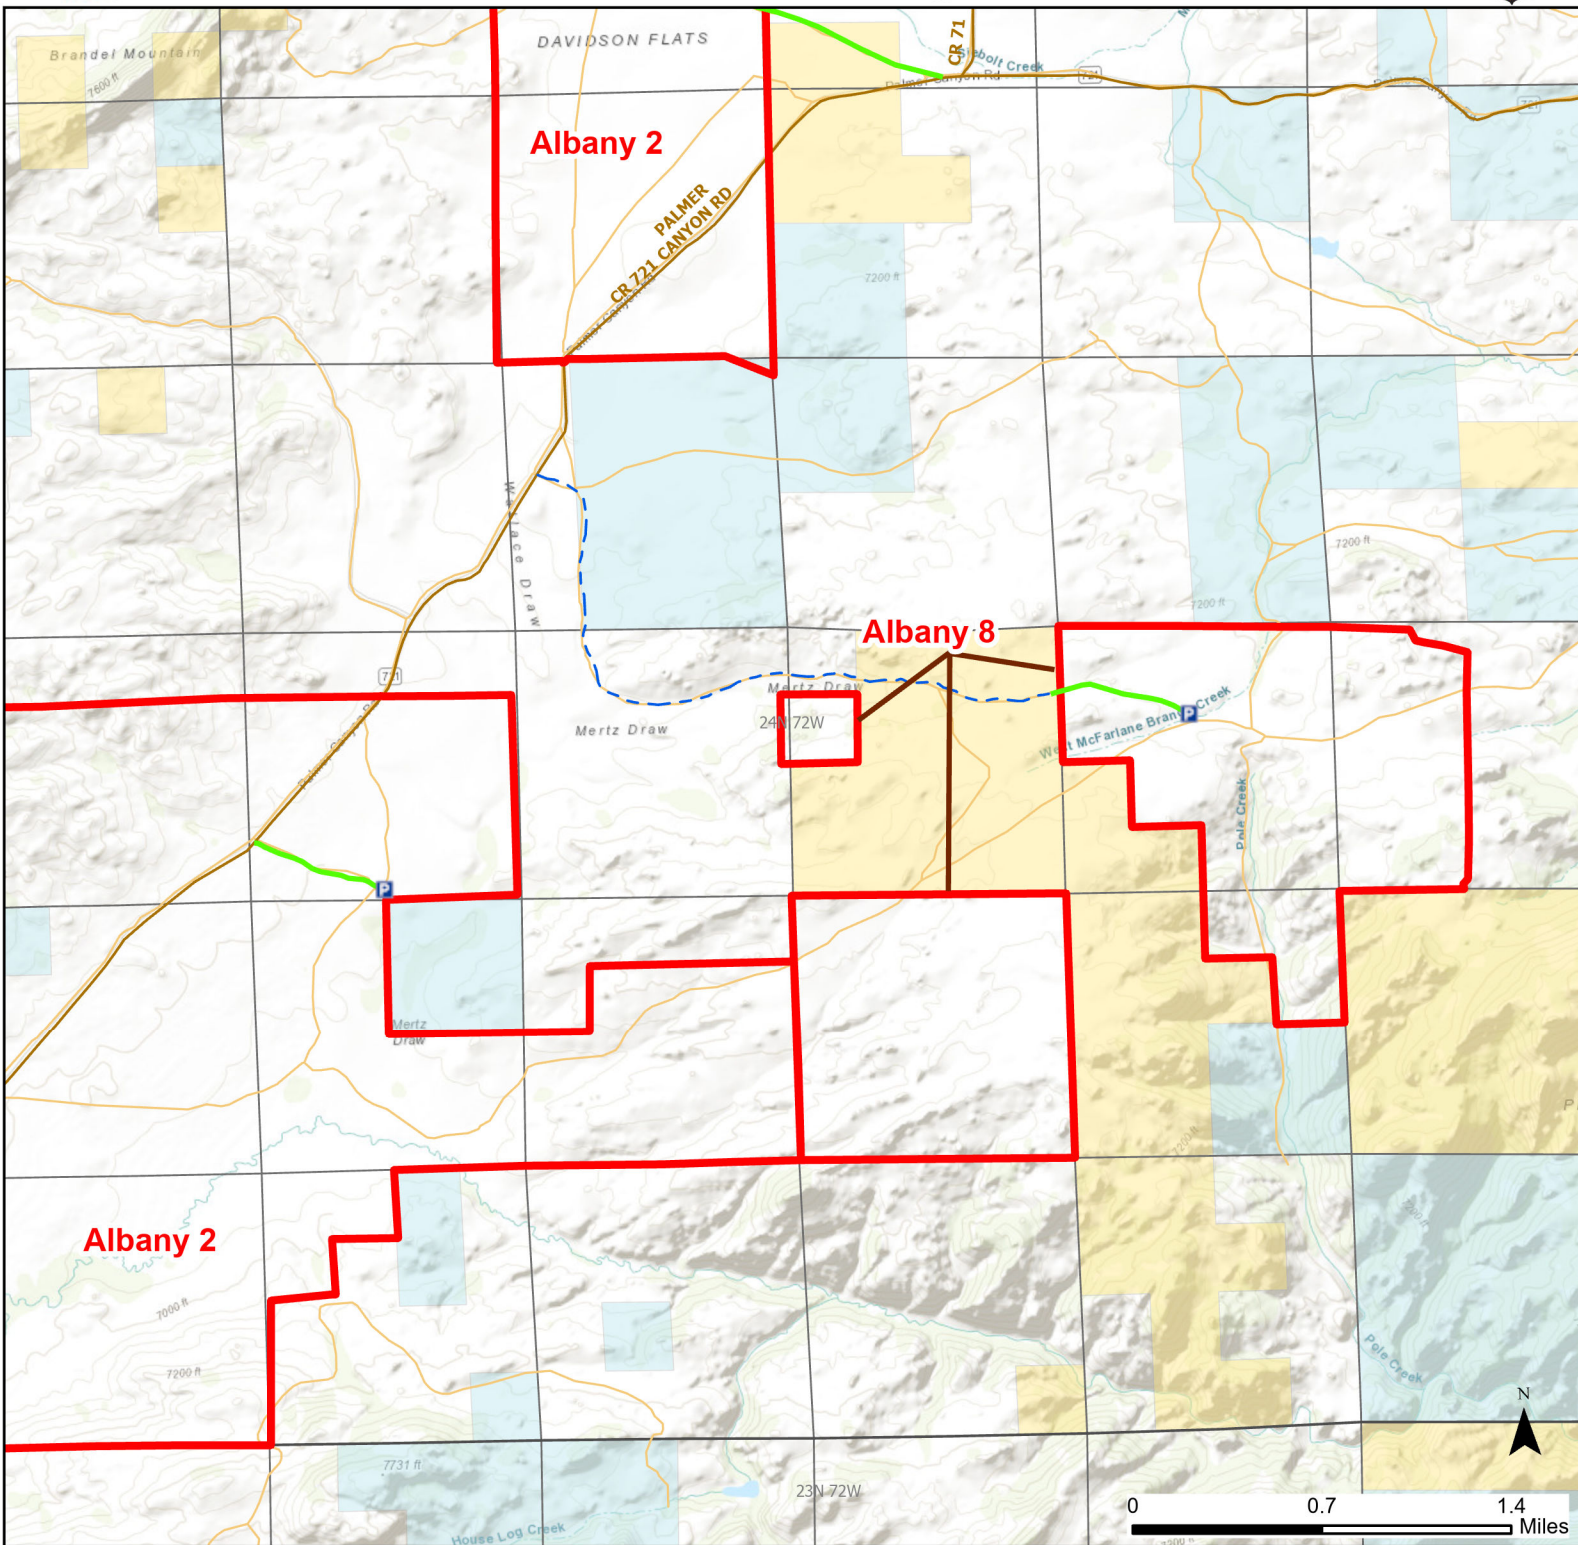

Albany 8 Walk-in Hunting Area

Access Dates:
09/01 - 01/31
2024 Hunt Season

Parking	Closed Road	Boundary	Limited Range Weapons and Archery	State
Road Closed	WIA Use Only	Archery Only	Other	DOD
Coupon Box	Roads	CLOSED		BLM
Gate	County Boundaries			Forest Service
Open Road				Wyoming Game & Fish Dept.
Special Conditions Apply				Private

Species allowed to hunt: Antlerless Elk

Rules: Motorized vehicle access limited to designated roads only. Designated roads are marked with a white arrow. Hunters allowed to hunt off horseback. Please deposit landowner coupons in containers provided on this Walk-in Area. Antlerless elk hunting only. Hunting by use of archery equipment only before Oct 15.

This map is for visual use, assistance and general location only, does not represent a survey, and is not to be used for legal conveyance. Hunt Area boundaries are approximate, consult Game and Fish Hunting Regulations for descriptions and restrictions. Access to these private lands for any commercial activity must be gained by contacting the individual landowner(s) directly.