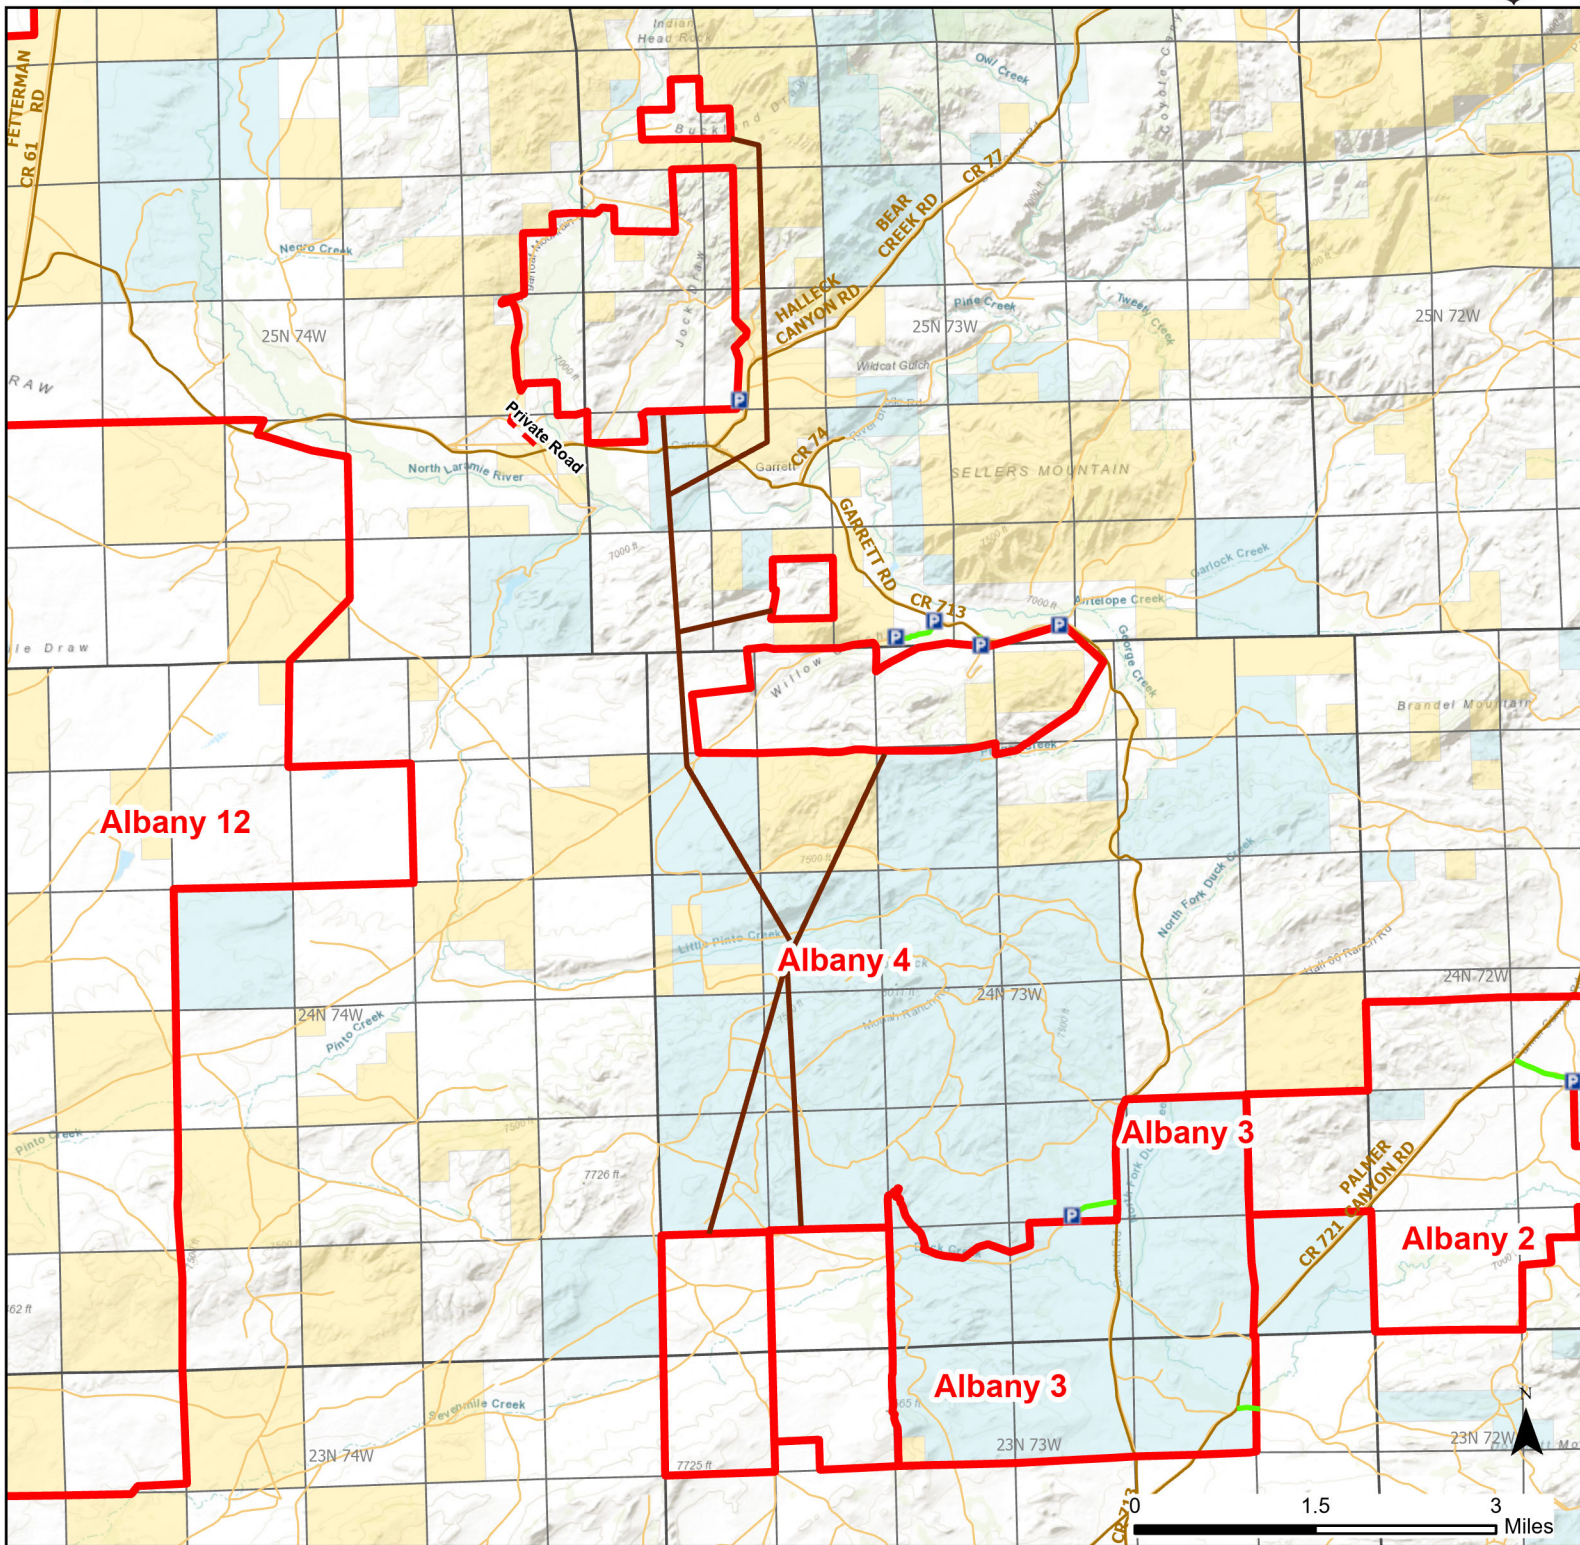

Albany 4 Walk-in Hunting Area

Access Dates:
12/01 - 01/31
2024 Hunt Season

Parking	Closed Road	Boundary	Limited Range Weapons and Archery	State
Road Closed	WIA Use Only	Archery Only	Other	DOD
Coupon Box	Roads	County Boundaries	CLOSED	BLM
Gate	Open Road			Forest Service
Special Conditions Apply				Wyoming Game & Fish Dept.
				Private

Species allowed to hunt: Antlerless Elk

Rules: Motorized vehicle access limited to designated roads only. Designated roads are marked with a white arrow. Please deposit landowner coupons in containers provided on this Walk-in Area.

This map is for visual use, assistance and general location only, does not represent a survey, and is not to be used for legal conveyance. Hunt Area boundaries are approximate, consult Game and Fish Hunting Regulations for descriptions and restrictions. Access to these private lands for any commercial activity must be gained by contacting the individual landowner(s) directly.