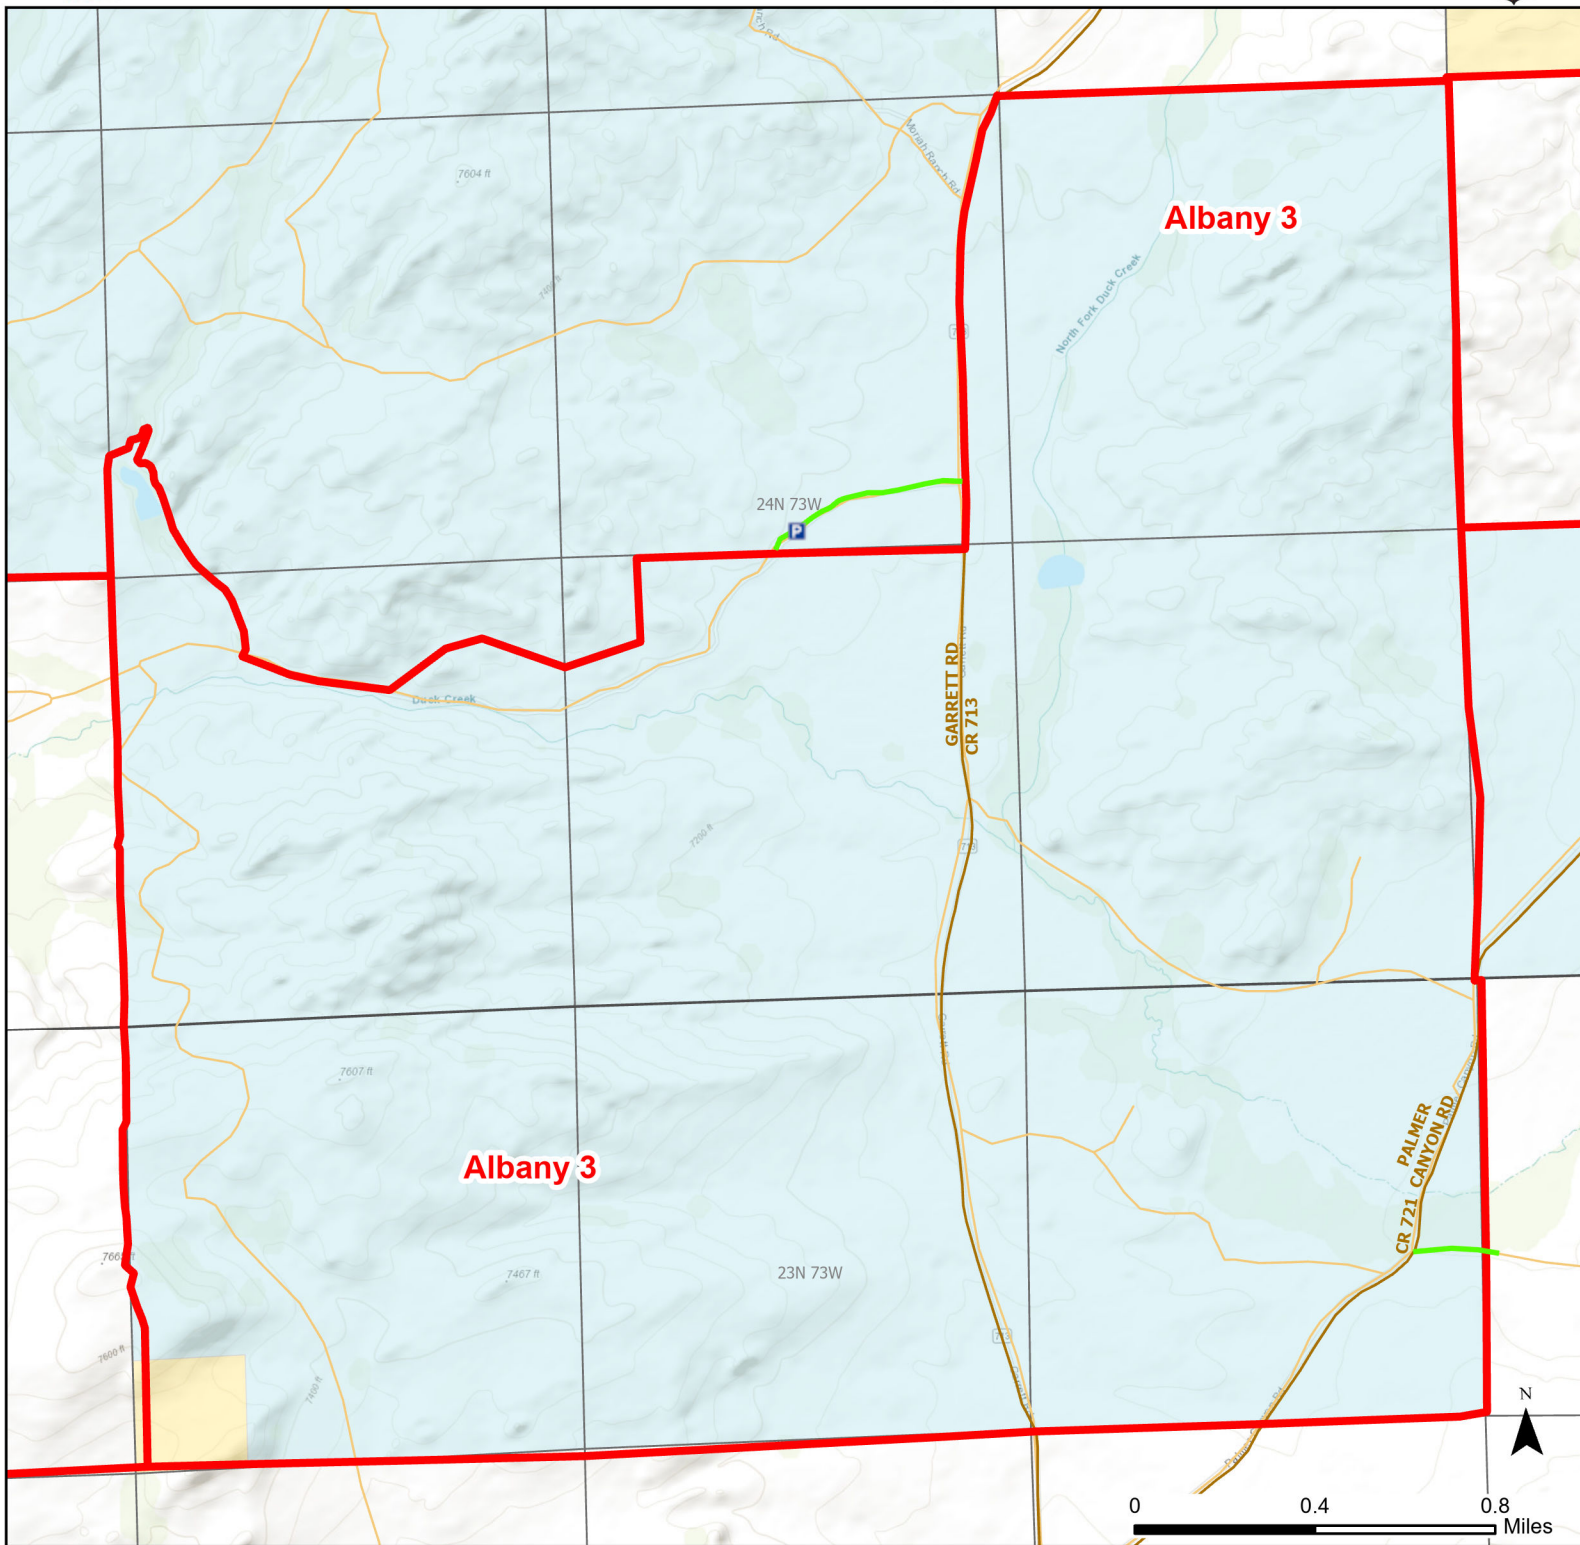

# Albany 3 Walk-in Hunting Area

Access Dates:  
07/01 - 06/30  
2024 Hunt Season

Parking	Closed Road	Boundary	Limited Range Weapons and Archery	State
Road Closed	WIA Use Only	Archery Only	Other	DOD
Coupon Box	Roads	County Boundaries	CLOSED	BLM
Gate	Open Road			Forest Service
Special Conditions Apply				Wyoming Game & Fish Dept.
				Private

Species allowed to hunt: Rabbit, Antelope, Elk

Rules: Portable blinds may be used on a daily basis. Blinds must have owner's name and contact info affixed and may not be left in the field overnight. Motorized vehicle access limited to designated roads only. Designated roads are marked with a white arrow. Prairie dog hunting allowed. Hunters allowed to hunt off horseback. Predator hunting allowed during daylight hours only. State lands are enrolled in this Walk-in Area. All access restrictions apply.

This map is for visual use, assistance and general location only, does not represent a survey, and is not to be used for legal conveyance. Hunt Area boundaries are approximate, consult Game and Fish Hunting Regulations for descriptions and restrictions. Access to these private lands for any commercial activity must be gained by contacting the individual landowner(s) directly.