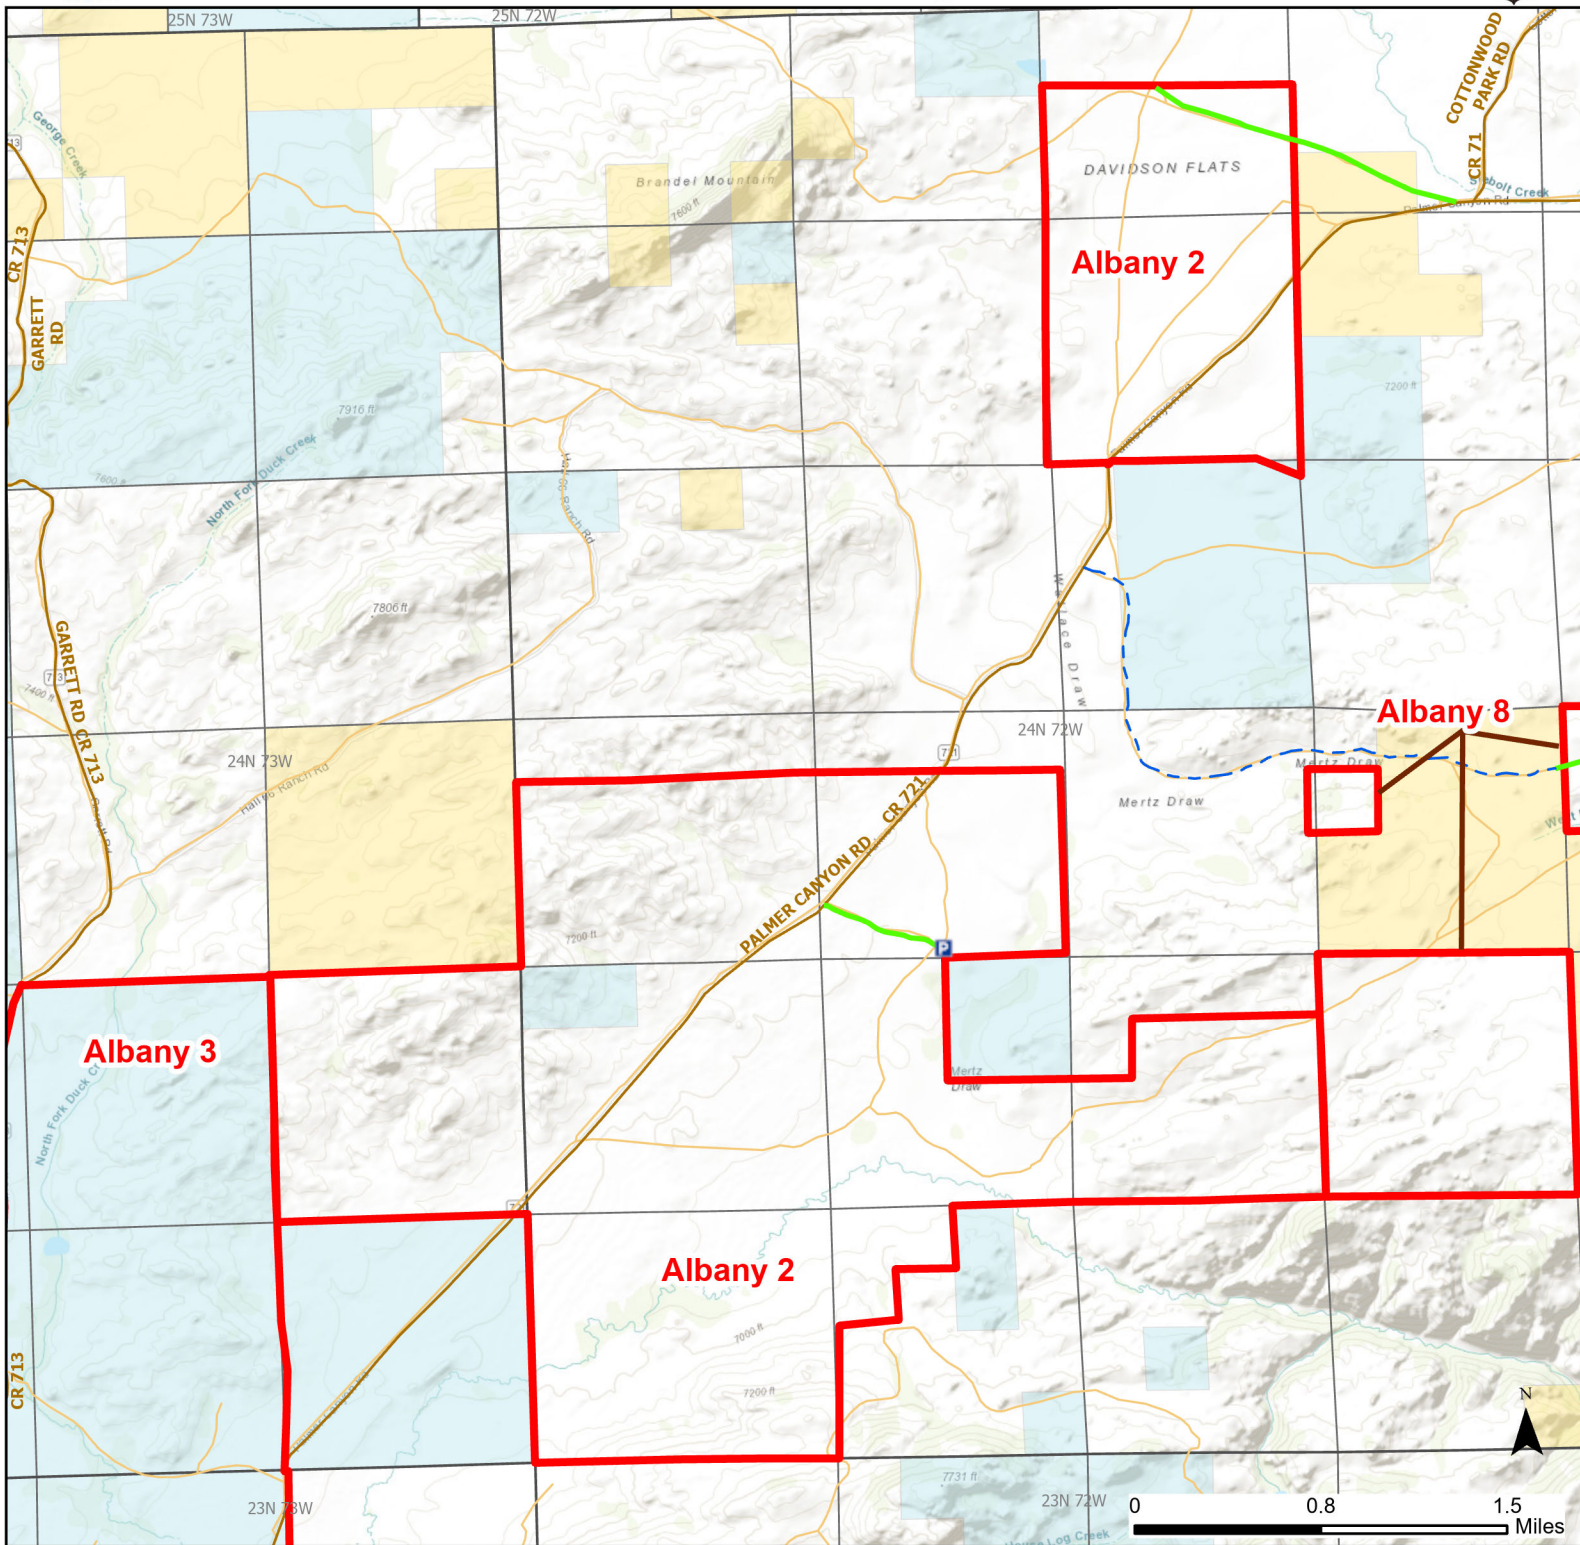

Albany 2 Walk-in Hunting Area

Access Dates:
12/01 - 01/31
2024 Hunt Season

Parking	Closed Road	Boundary	Limited Range Weapons and Archery	State
Road Closed	WIA Use Only	Archery Only	Other	DOD
Coupon Box	Roads	CLOSED		BLM
Gate	County Boundaries			Forest Service
Open Road				Wyoming Game & Fish Dept.
Special Conditions Apply				Private

Species allowed to hunt: Antlerless Elk

Rules: Motorized vehicle access limited to designated roads only. Designated roads are marked with a white arrow. Hunters allowed to hunt off horseback. Please deposit landowner coupons in containers provided on this Walk-in Area.