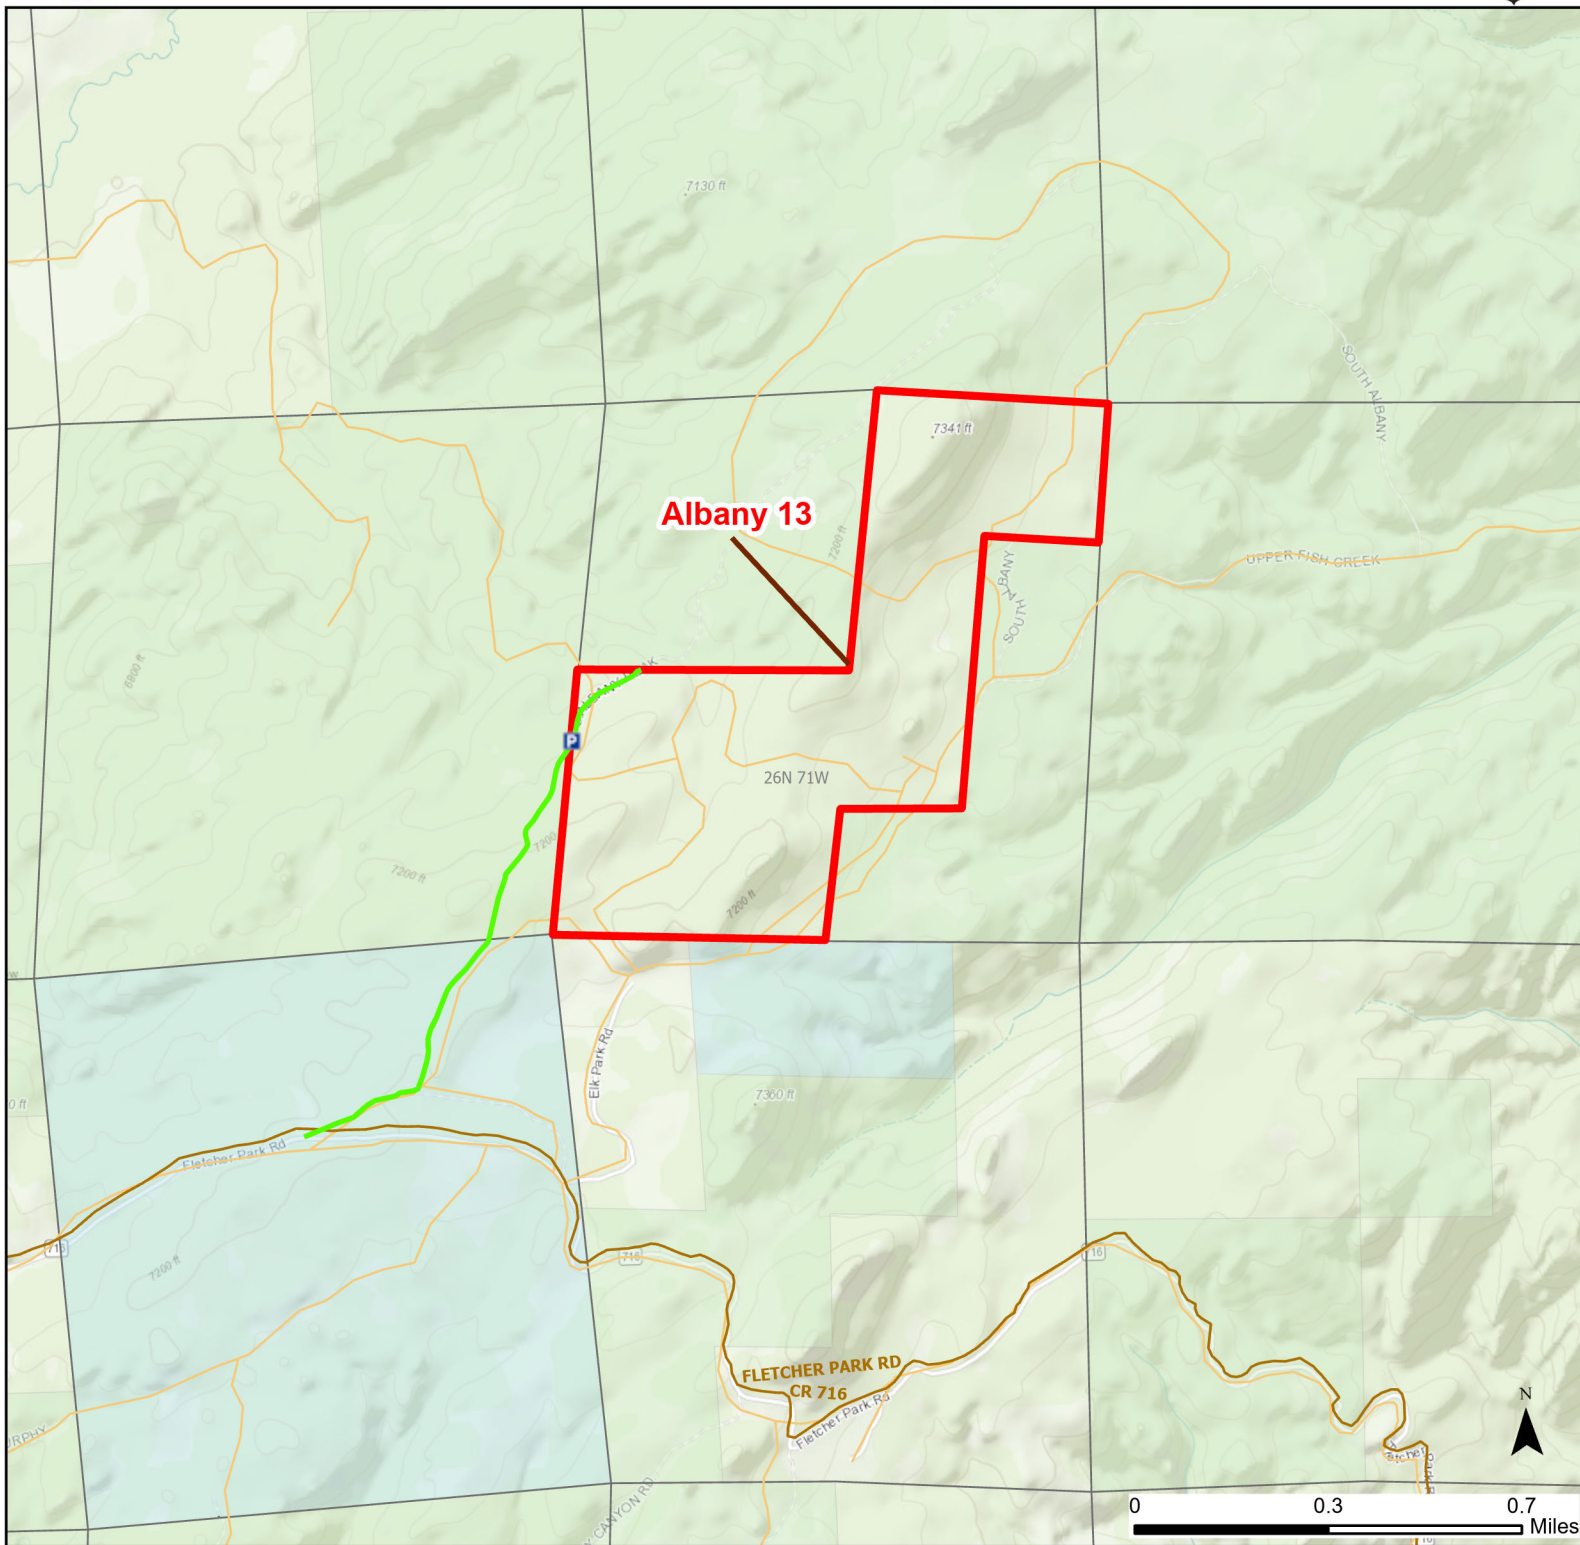

# Albany 13 Walk-in Hunting Area

Access Dates:  
09/01 - 05/31  
2024 Hunt Season

Parking	Closed Road	Boundary	Limited Range Weapons and Archery	State
Road Closed	WIA Use Only	Archery Only	Other	DOD
Coupon Box	Roads			BLM
Gate	County Boundaries			Forest Service
Open Road			CLOSED	Wyoming Game & Fish Dept.
Special Conditions Apply				Private

Species allowed to hunt: Turkey, Deer, Elk

Rules: All vehicles must park in designated parking areas only.

This map is for visual use, assistance and general location only, does not represent a survey, and is not to be used for legal conveyance. Hunt Area boundaries are approximate, consult Game and Fish Hunting Regulations for descriptions and restrictions. Access to these private lands for any commercial activity must be gained by contacting the individual landowner(s) directly.