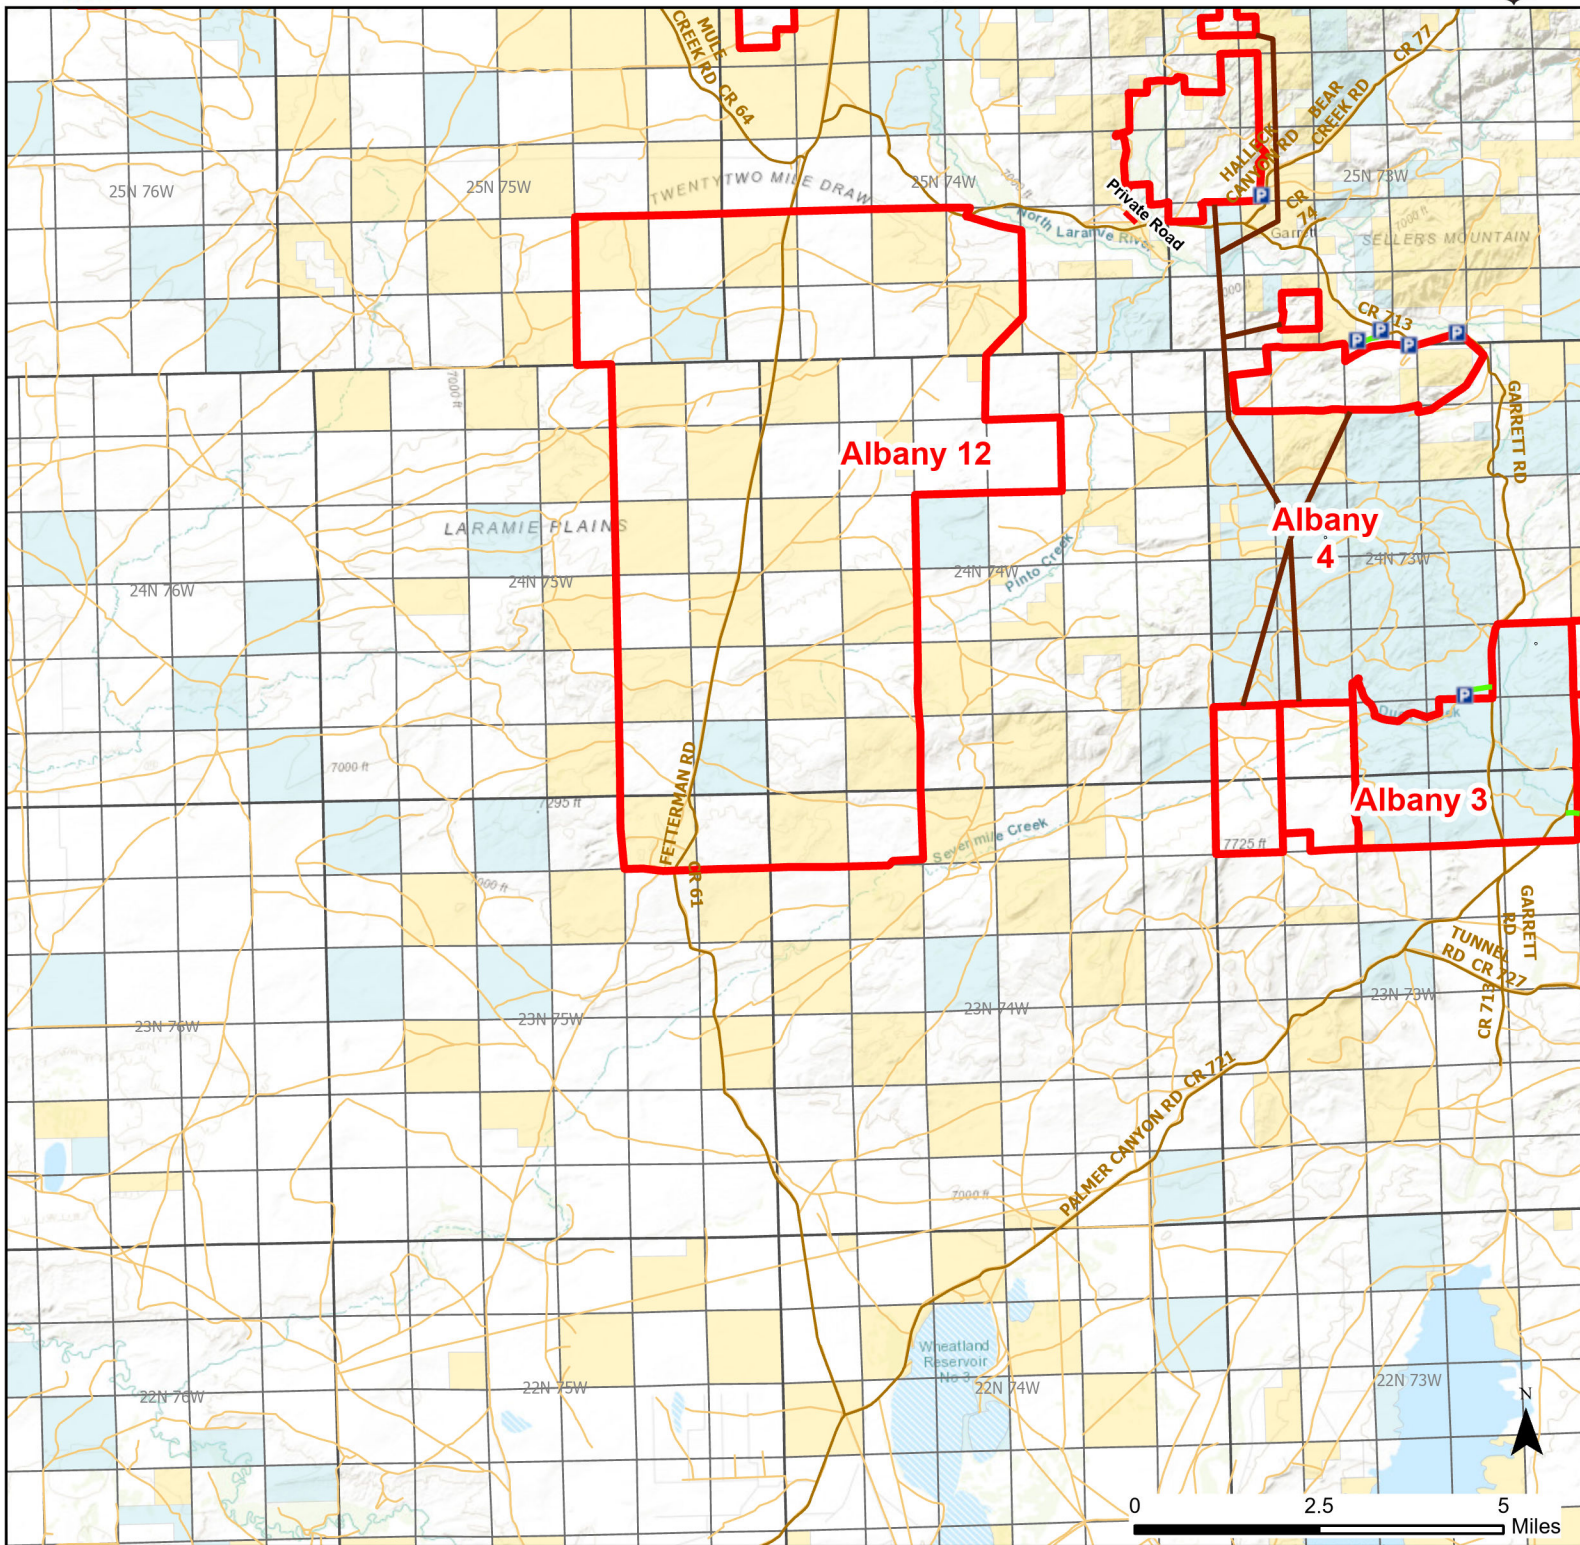

# Albany 12 Walk-in Hunting Area

Access Dates:  
08/15 - 01/31  
2024 Hunt Season

Parking	Closed Road	Boundary	Limited Range Weapons and Archery	State
Road Closed	WIA Use Only	Archery Only	Other	DOD
Coupon Box	Roads	County Boundaries	CLOSED	BLM
Gate	Open Road			Forest Service
Special Conditions Apply				Wyoming Game & Fish Dept.
				Private

Species allowed to hunt: Antelope, Elk

Rules: Portable blinds may be used on a daily basis. Blinds must have owner's name and contact info affixed and may not be left in the field overnight. Motorized vehicle access allowed on established roads only. Please deposit landowner coupons in containers provided on this Walk-in Area. Hunting by use of archery equipment only before September 25. The private land rifle area 7 cow elk starting in August does not apply to Walk-in-Areas.

This map is for visual use, assistance and general location only, does not represent a survey, and is not to be used for legal conveyance. Hunt Area boundaries are approximate, consult Game and Fish Hunting Regulations for descriptions and restrictions. Access to these private lands for any commercial activity must be gained by contacting the individual landowner(s) directly.