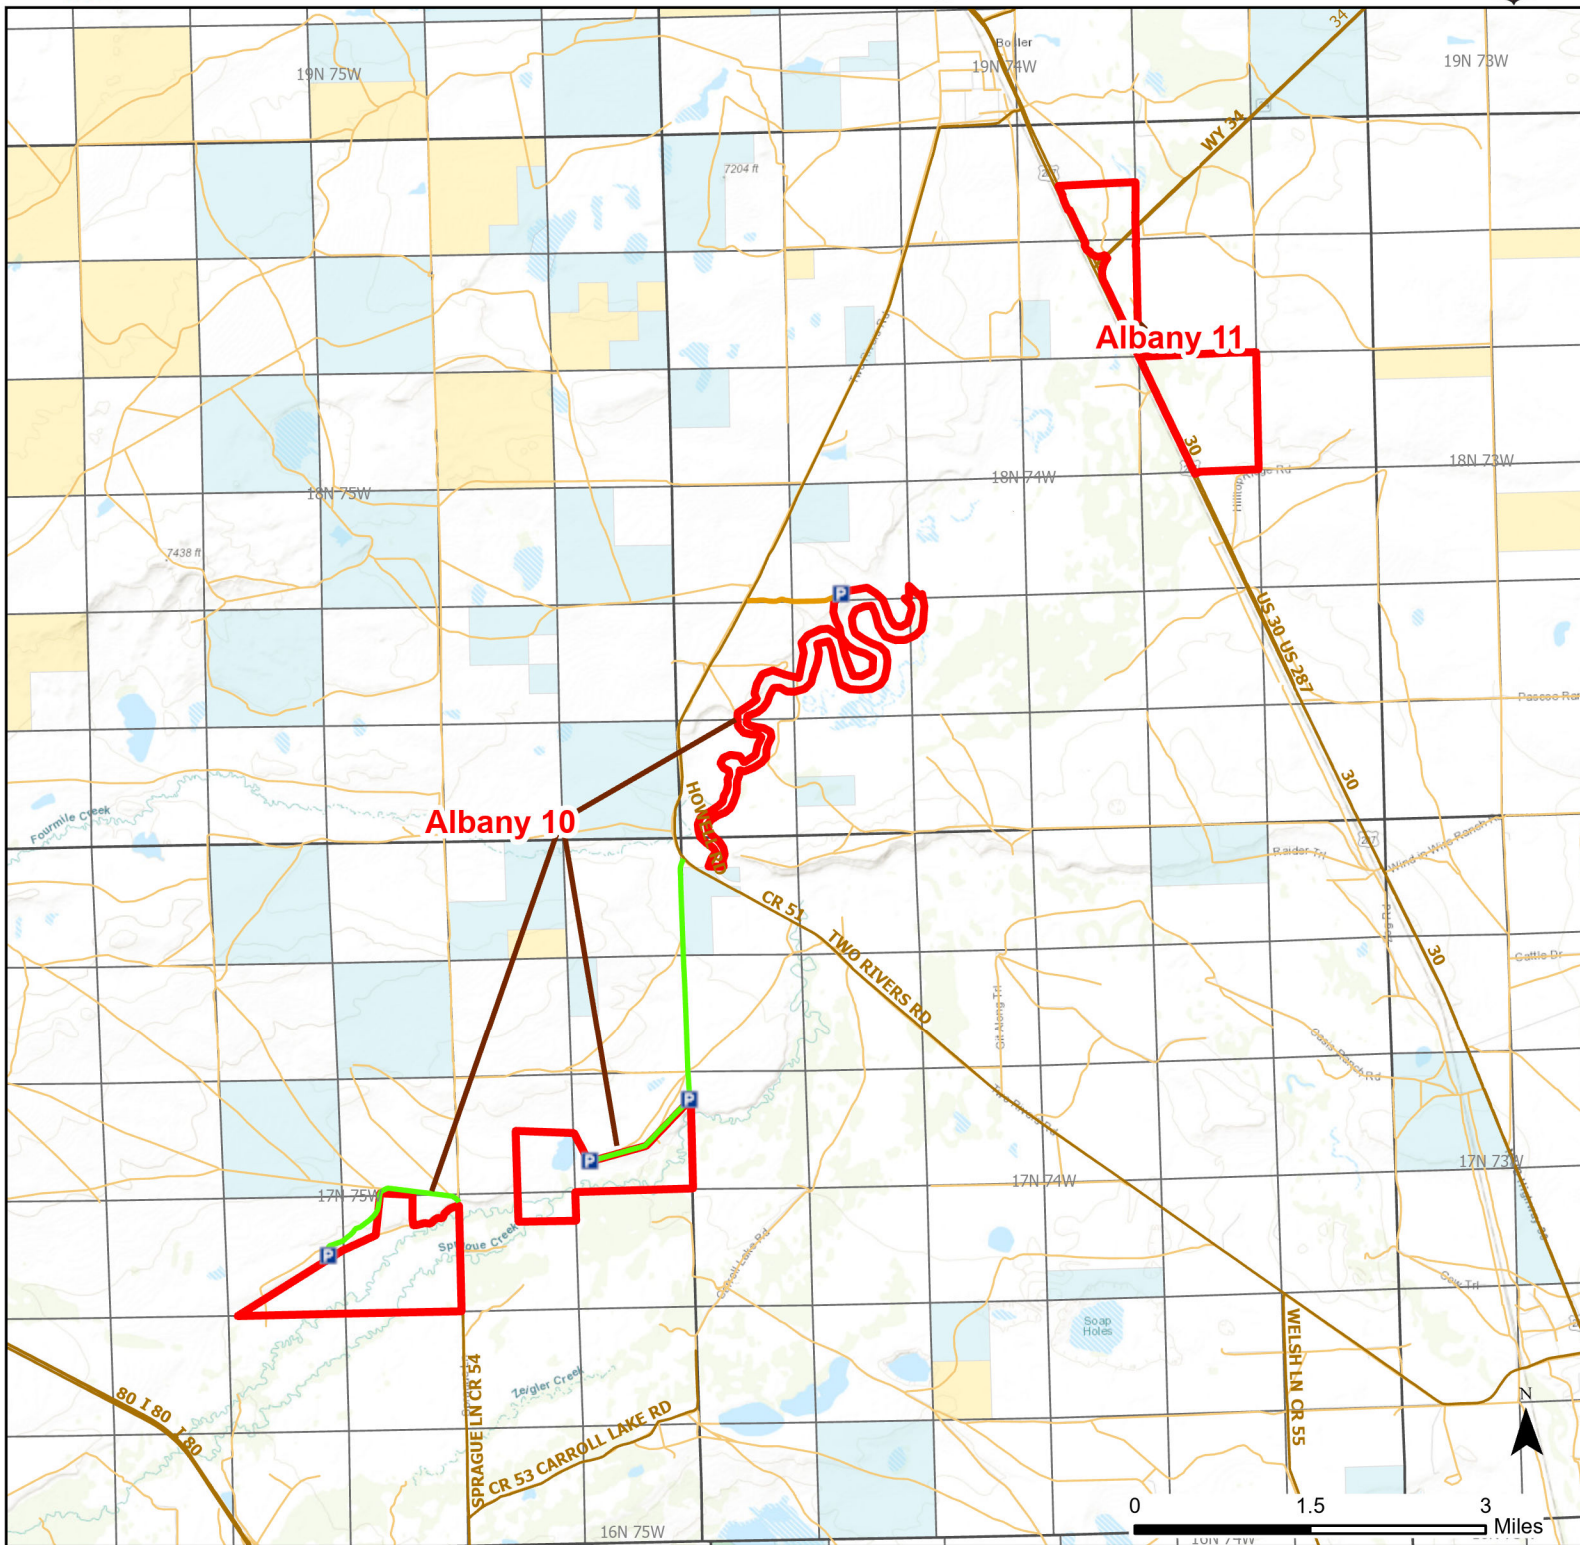

Albany 10 Walk-in Hunting Area

Access Dates:
09/15 - 12/31
2024 Hunt Season

Parking	Closed Road	Boundary	Limited Range Weapons and Archery	State
Road Closed	WIA Use Only	Archery Only	Other	DOD
Coupon Box	Roads	County Boundaries	CLOSED	BLM
Gate	Open Road			Forest Service
Special Conditions Apply				Wyoming Game & Fish Dept.
				Private

Species allowed to hunt: Waterfowl

Rules: Portable blinds may be used on a daily basis. Blinds must have owner's name and contact info affixed and may not be left in the field overnight. Motorized vehicle access limited to designated roads only. Designated roads are marked with a white arrow. Access allowed only during waterfowl season as published by the Game & Fish Department. Access provided within 100 yards of highwater line and from parking area to nearest point on river only. Travel restricted to highways and county roads when conditions are wet or muddy.

This map is for visual use, assistance and general location only, does not represent a survey, and is not to be used for legal conveyance. Hunt Area boundaries are approximate, consult Game and Fish Hunting Regulations for descriptions and restrictions. Access to these private lands for any commercial activity must be gained by contacting the individual landowner(s) directly.