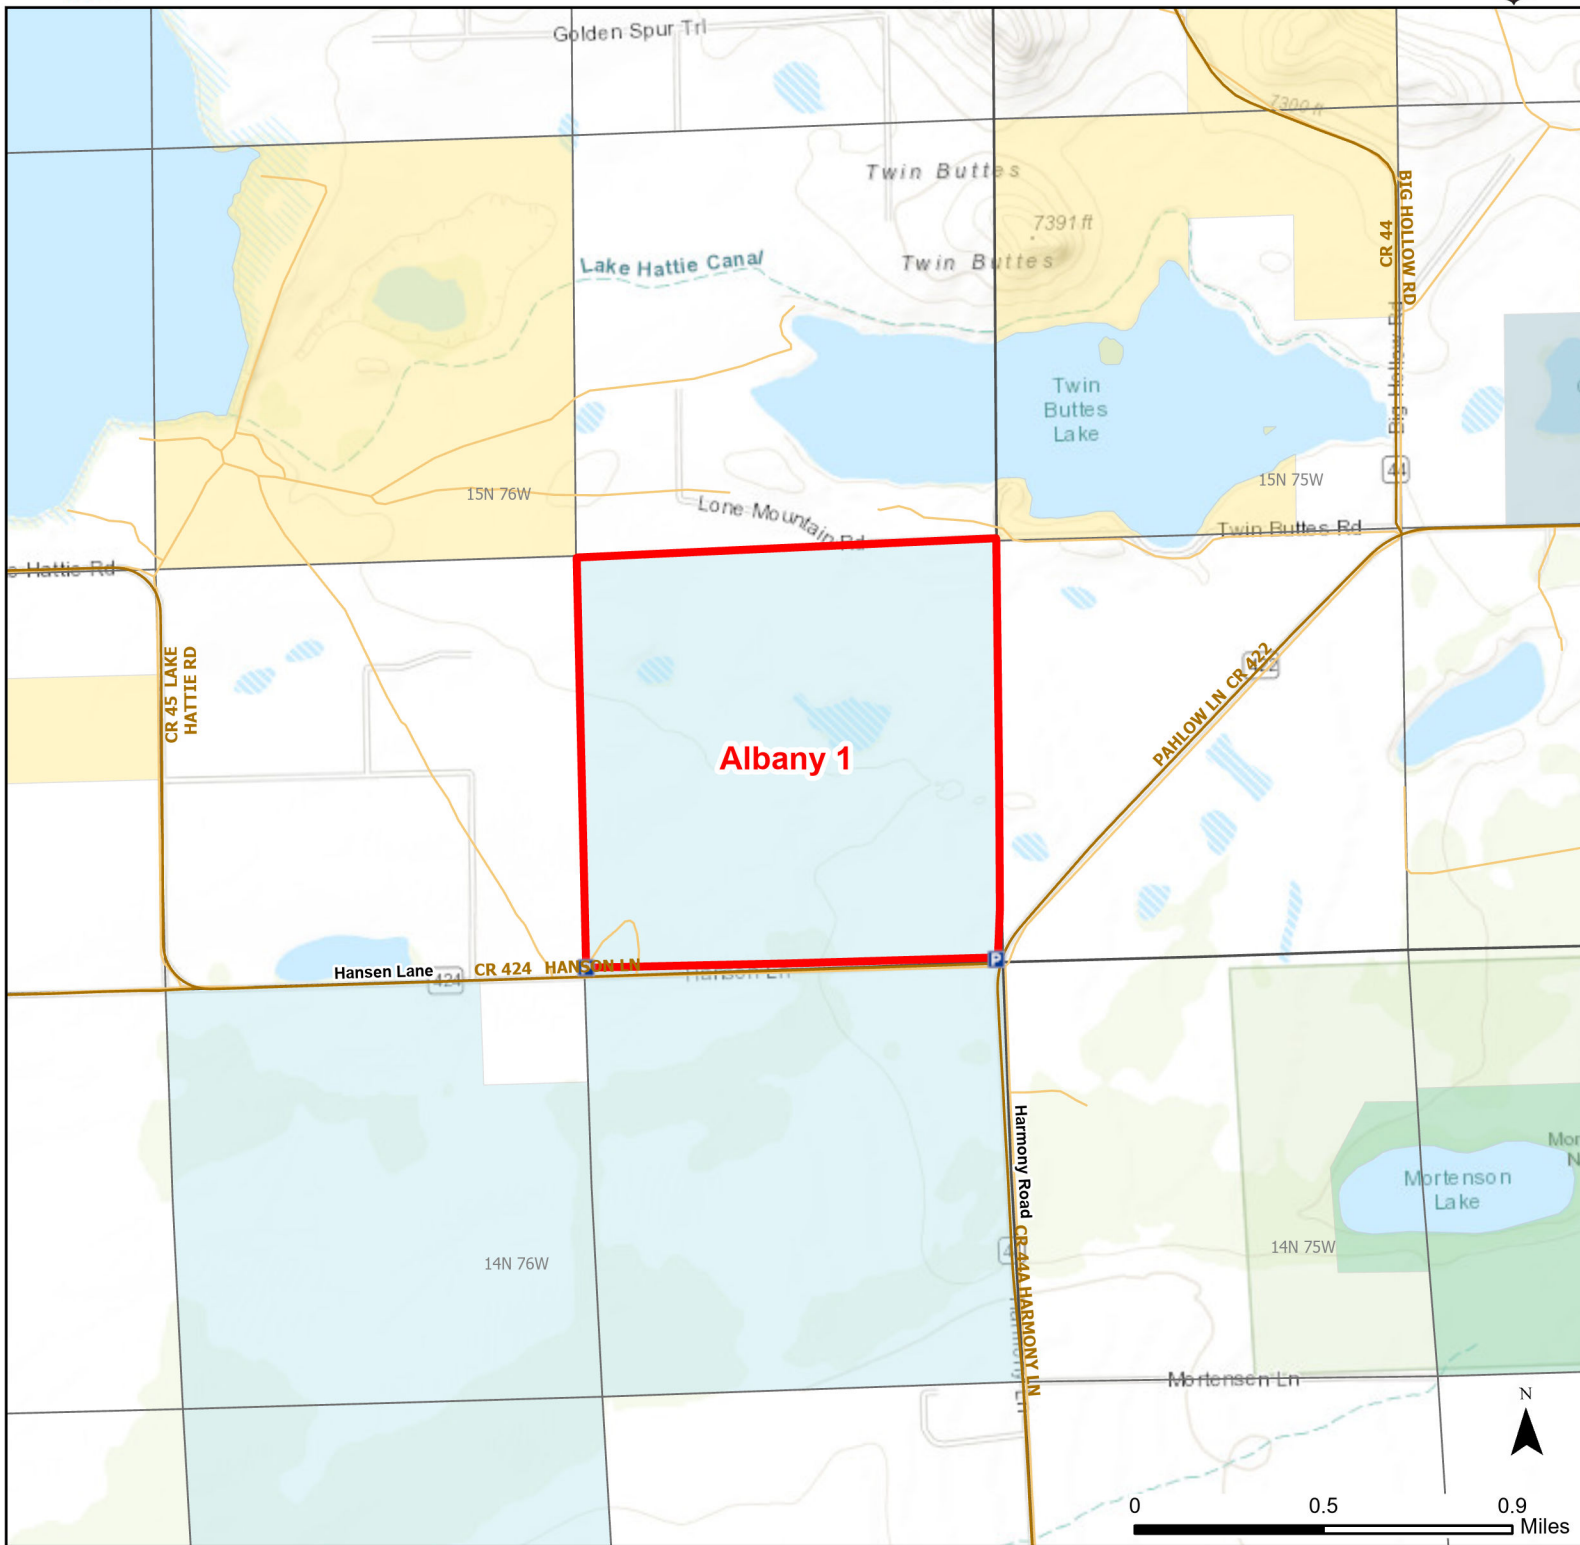

Albany 1 Walk-in Hunting Area

Access Dates:
07/01 - 06/30
2024 Hunt Season

Parking	Closed Road	Boundary	Limited Range Weapons and Archery	State
Road Closed	WIA Use Only	Archery Only	Other	DOD
Coupon Box	Roads	County Boundaries	CLOSED	BLM
Gate	Open Road			Forest Service
Special Conditions Apply				Wyoming Game & Fish Dept.
				Private

This map is for visual use, assistance and general location only, does not represent a survey, and is not to be used for legal conveyance. Hunt Area boundaries are approximate, consult Game and Fish Hunting Regulations for descriptions and restrictions. Access to these private lands for any commercial activity must be gained by contacting the individual landowner(s) directly.