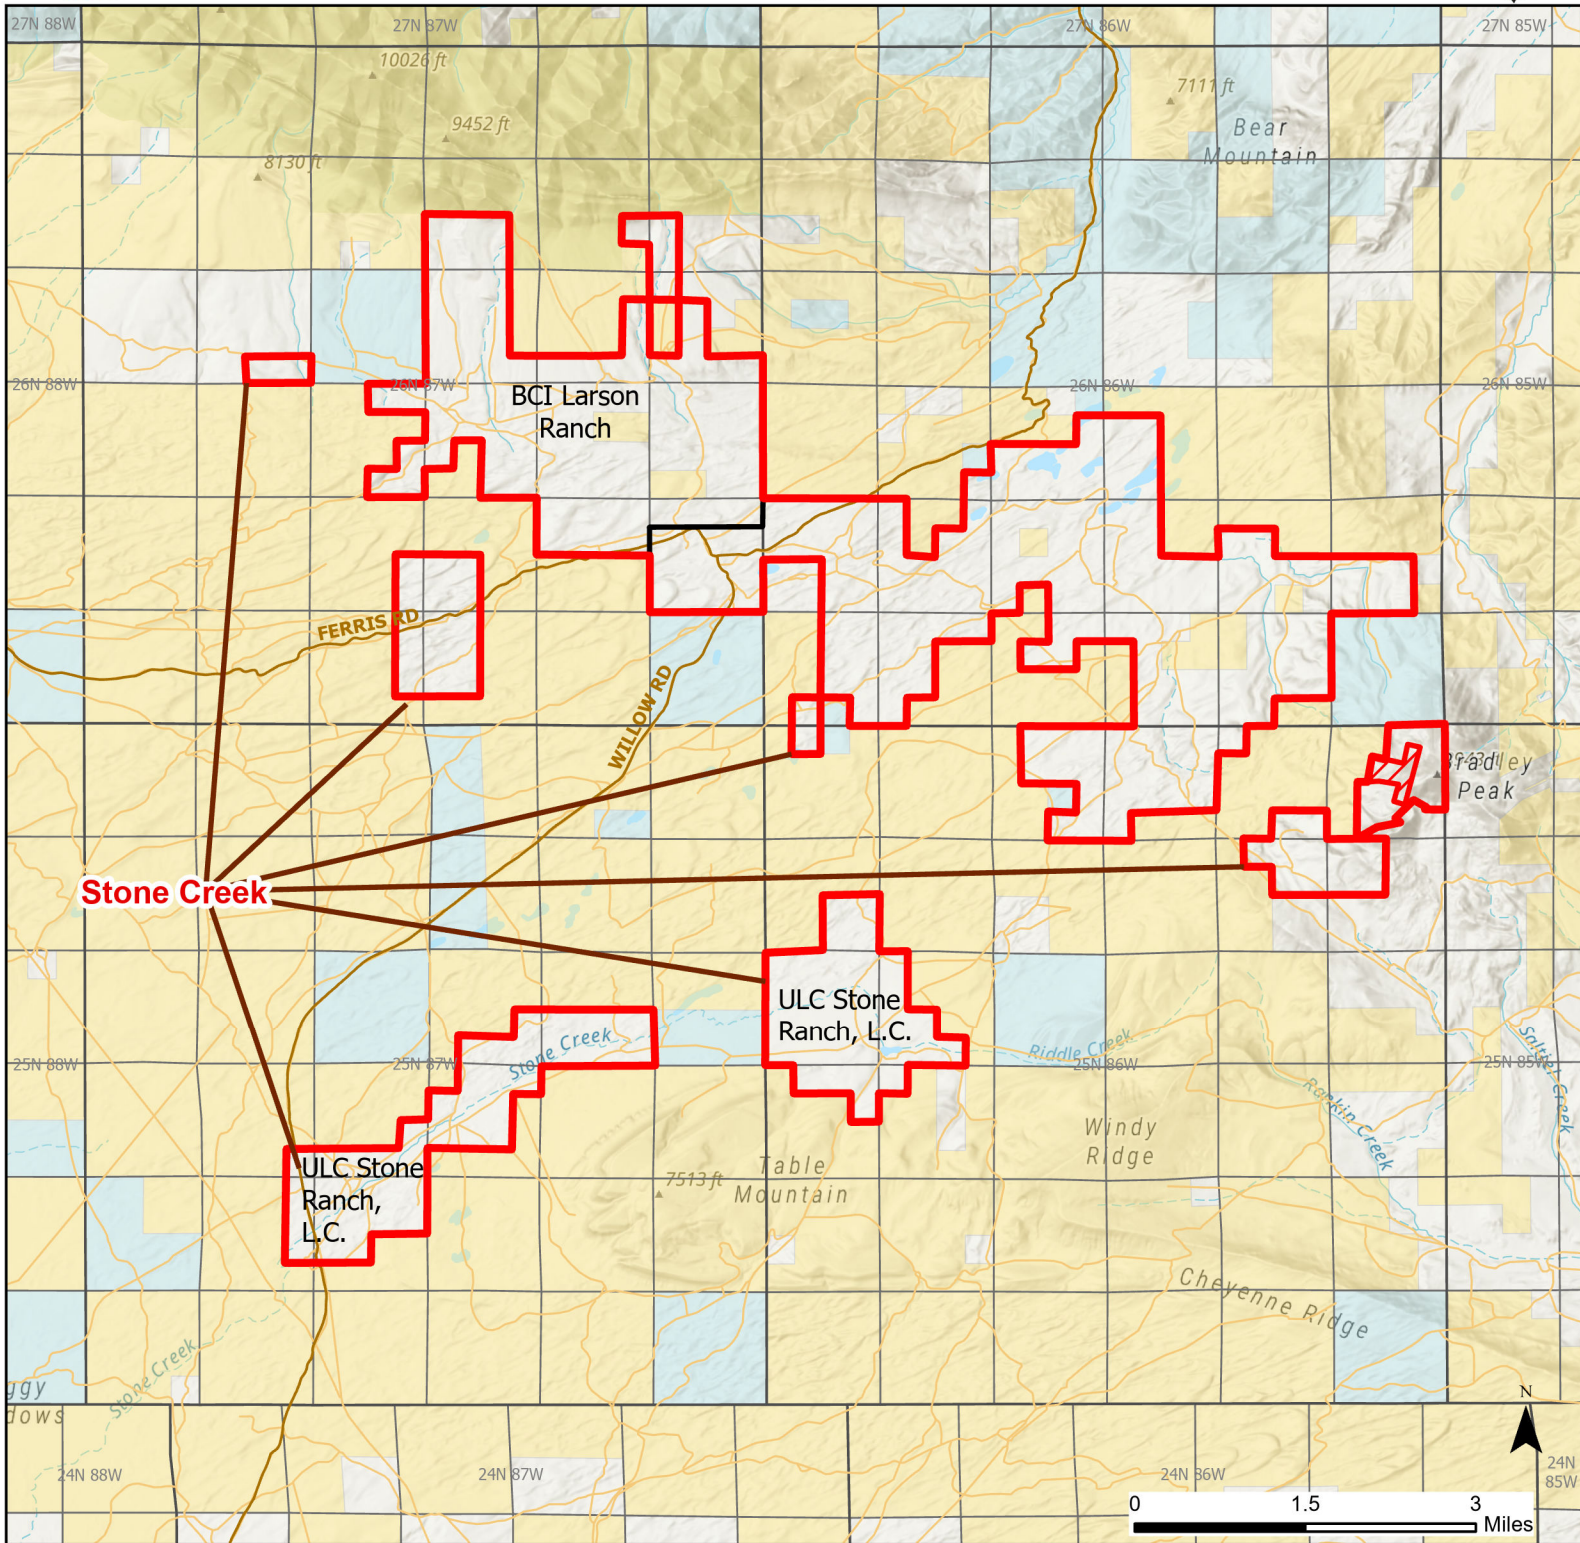

# Stone Creek Hunter Management Area

2024 Hunt Season

	Coupon Box		HMA Use Only		Boundary		Limited Range Weapons and Archery		State
	Parking		Special Conditions Apply		Archery Only		Other		BLM
	Road Closed		Closed Road		HMA Ownership		CLOSED		Forest Service
	Gate		Roads		County Boundaries				DOD
	Open Road								Wyoming Game & Fish Dept. Private

Species allowed to hunt: Elk

## See Ranch Rules for More Information and Restrictions

Hunter Management Area rules apply only to those lands enrolled in the HMA.

This map is for visual use, assistance and general location only, does not represent a survey, and is not to be used for legal conveyance. Hunt Area boundaries are approximate, consult Game and Fish Hunting Regulations for descriptions and restrictions. Access to these private lands for any commercial activity must be gained by contacting the individual landowner(s) directly.