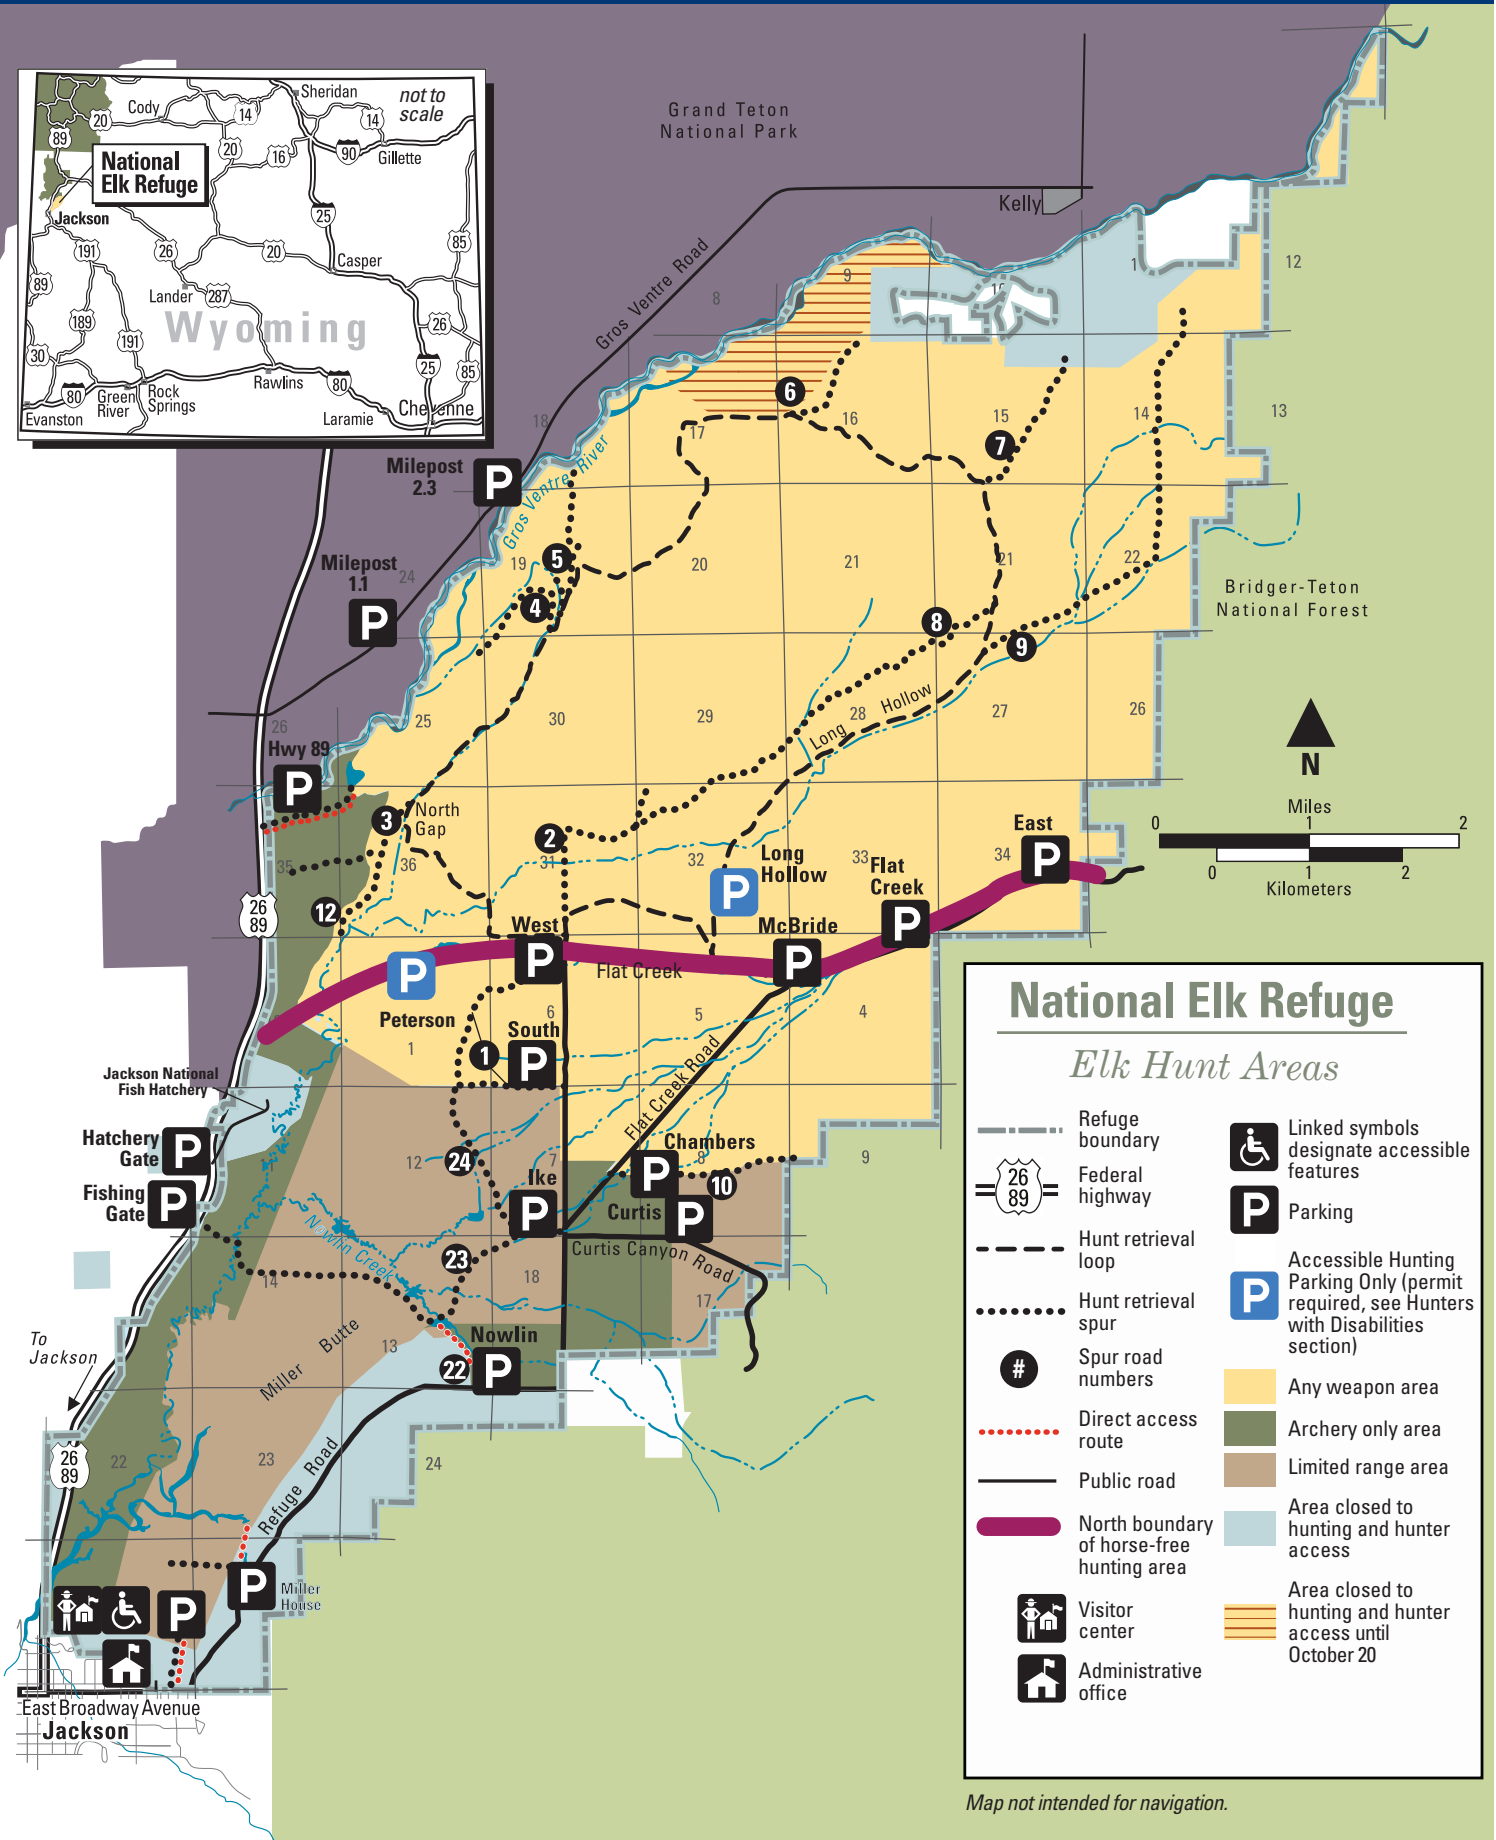

Elk Hunt Map

National Elk Refuge

Elk Hunt Areas

	Refuge boundary		Linked symbols designate accessible features
	Federal highway		Parking
	Hunt retrieval loop		Accessible Hunting Parking Only (permit required, see Hunters with Disabilities section)
	Hunt retrieval spur		Any weapon area
	Spur road numbers		Archery only area
	Direct access route		Limited range area
	Public road		Area closed to hunting and hunter access
	North boundary of horse-free hunting area		Area closed to hunting and hunter access until October 20
	Visitor center		
	Administrative office		

Map not intended for navigation.