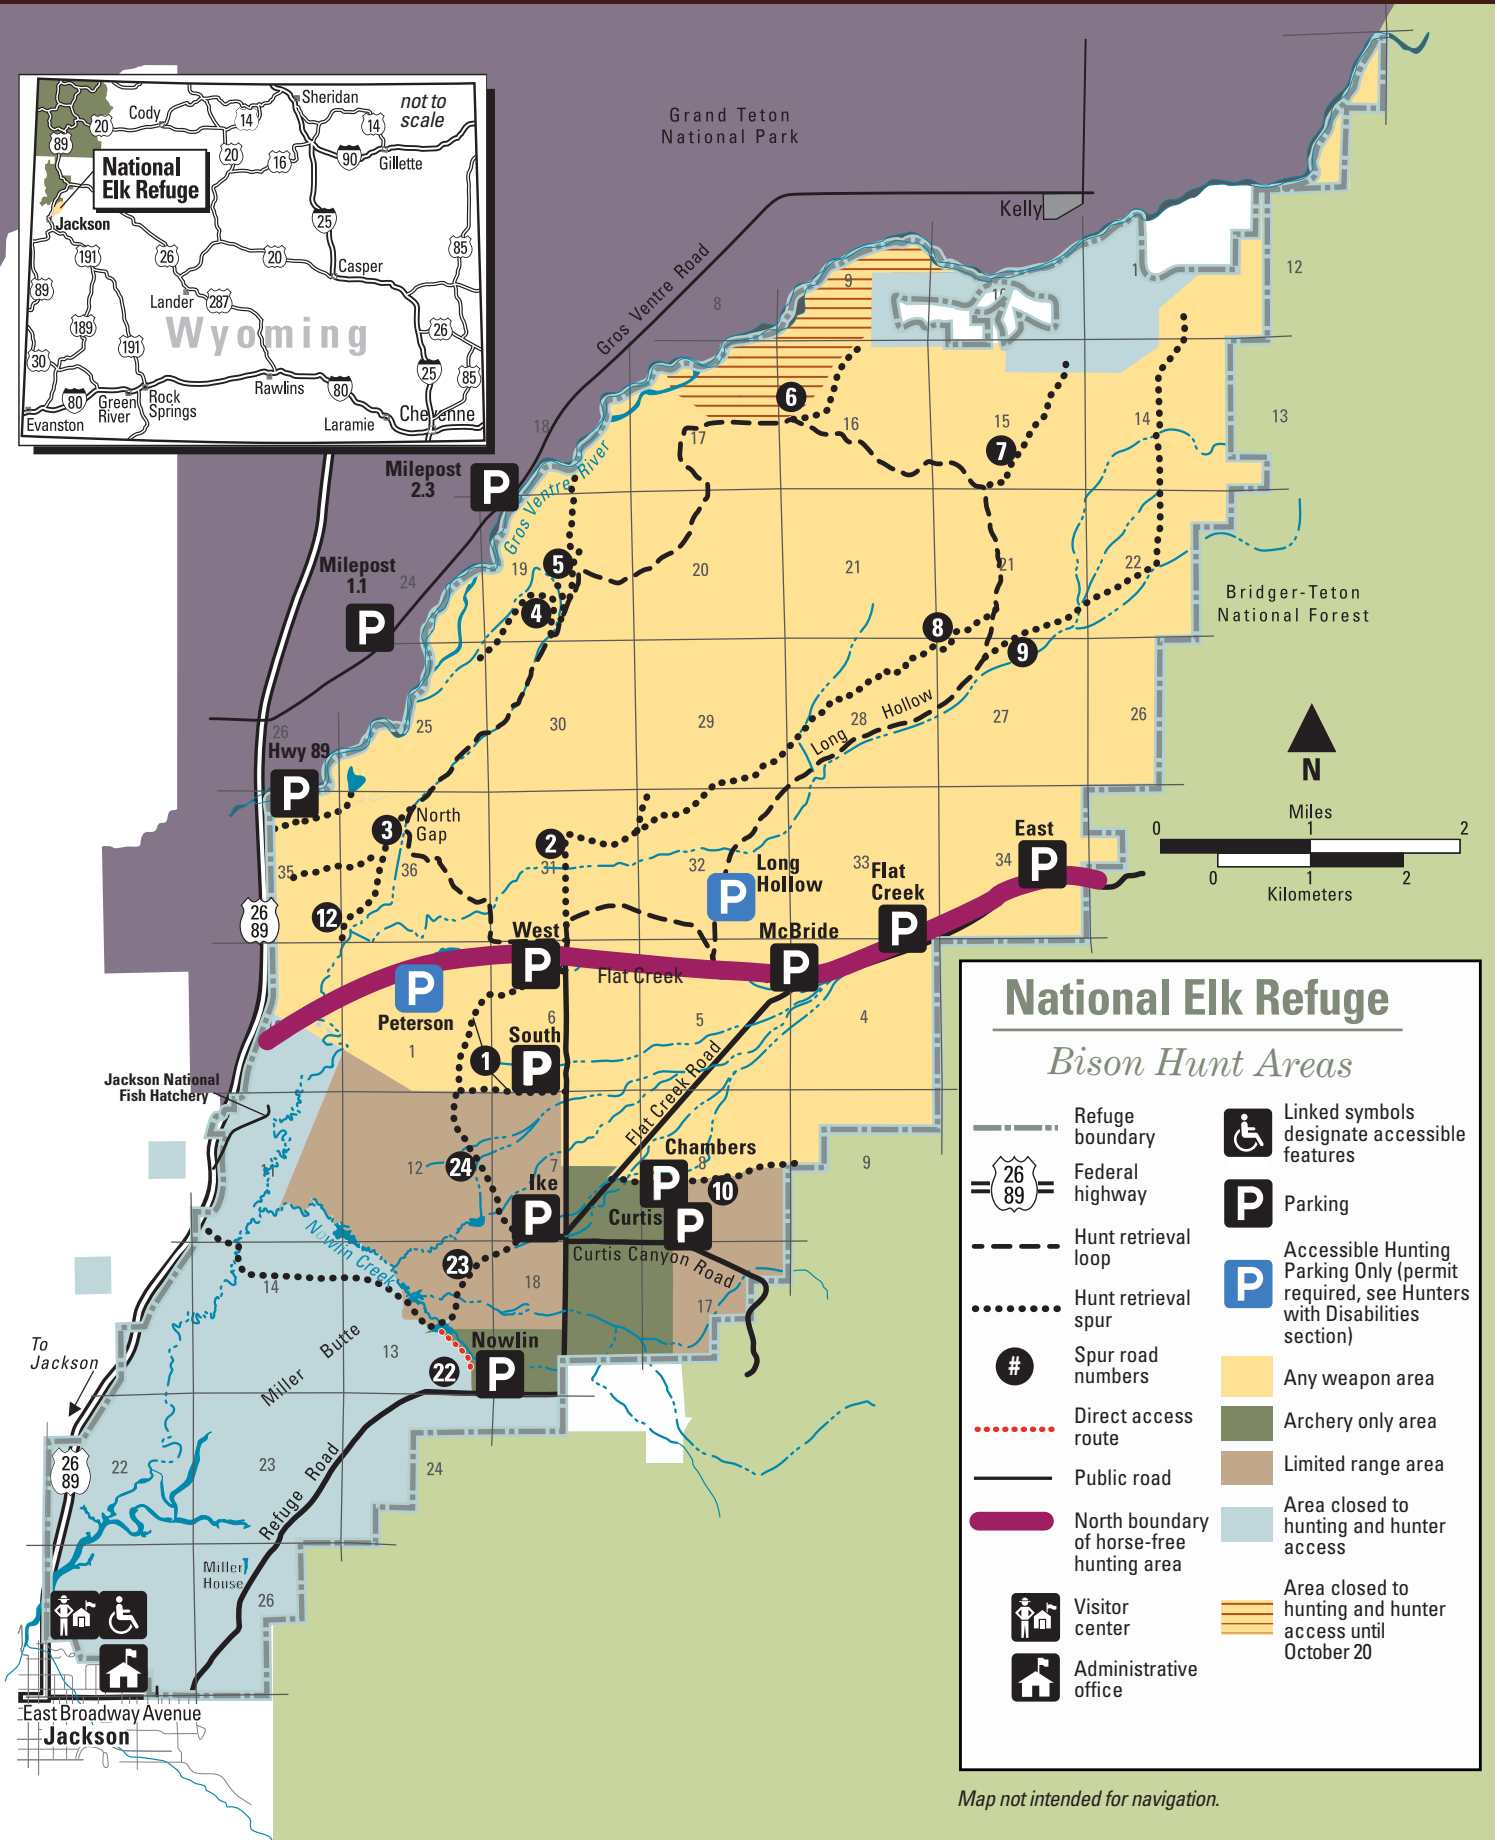

# Bison Hunt Map

## National Elk Refuge

### Bison Hunt Areas

	Refuge boundary		Linked symbols designate accessible features
	Federal highway		Parking
	Hunt retrieval loop		Accessible Hunting Parking Only (permit required, see Hunters with Disabilities section)
	Hunt retrieval spur		Any weapon area
	Spur road numbers		Archery only area
	Direct access route		Limited range area
	Public road		Area closed to hunting and hunter access
	North boundary of horse-free hunting area		Area closed to hunting and hunter access until October 20
	Visitor center		
	Administrative office		

Map not intended for navigation.