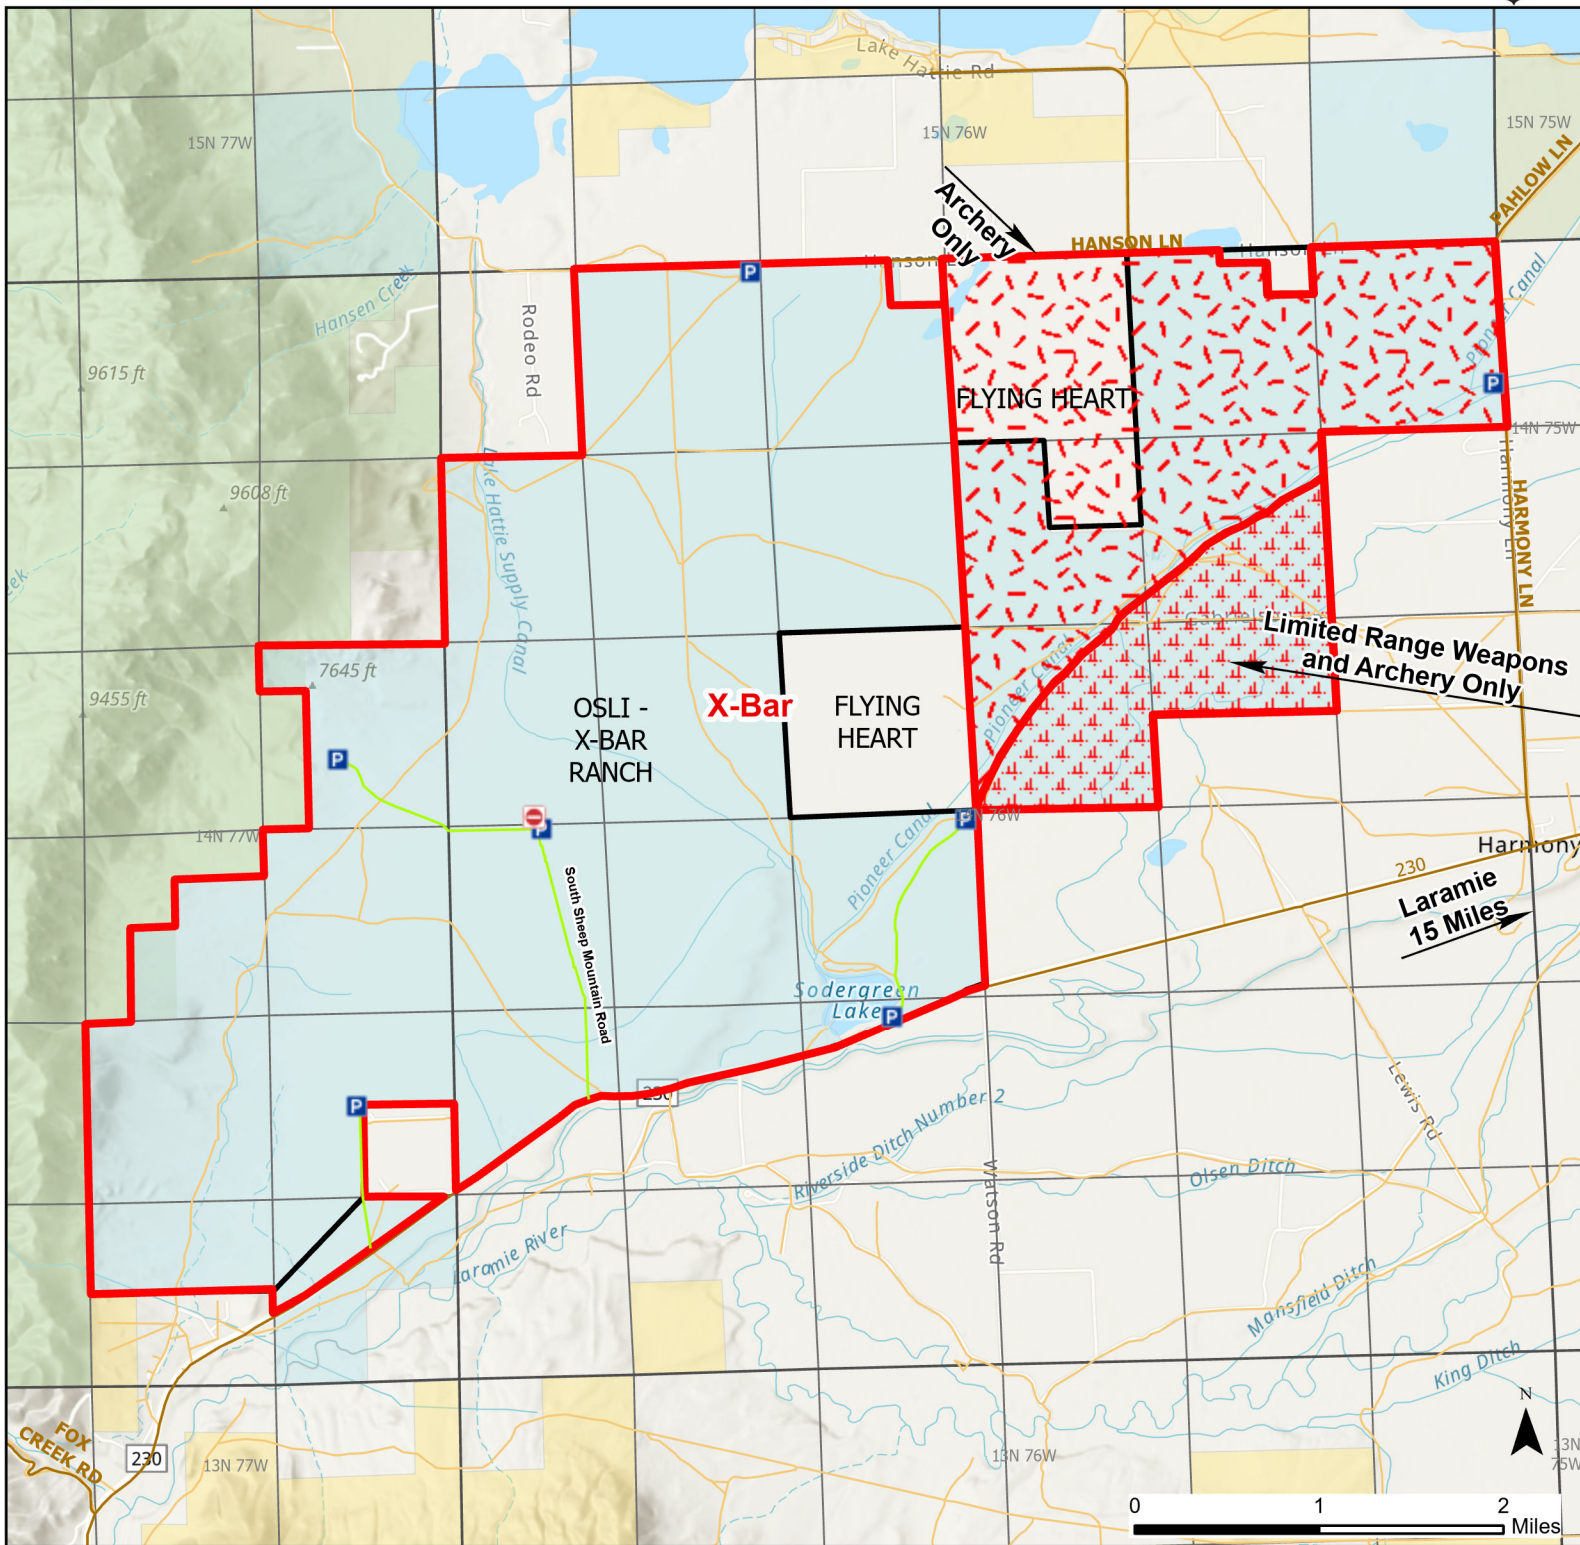

# X-Bar Ranch Hunter Management Area

2024 Hunt  
Season

	--- HMA Use Only			
	--- Special Conditions Apply			
	--- Closed Road			
	--- Roads			
	--- HMA Ownership			
	--- Open Road			

Species allowed to hunt: Waterfowl, Doves, Rabbits, Antelope, Elk, Predators

**See Ranch Rules for More Information and Restrictions**

Hunter Management Area rules apply only to those lands enrolled in the HMA.

This map is for visual use, assistance and general location only, does not represent a survey, and is not to be used for legal conveyance. Hunt Area boundaries are approximate, consult Game and Fish Hunting Regulations for descriptions and restrictions. Access to these private lands for any commercial activity must be gained by contacting the individual landowner(s) directly.