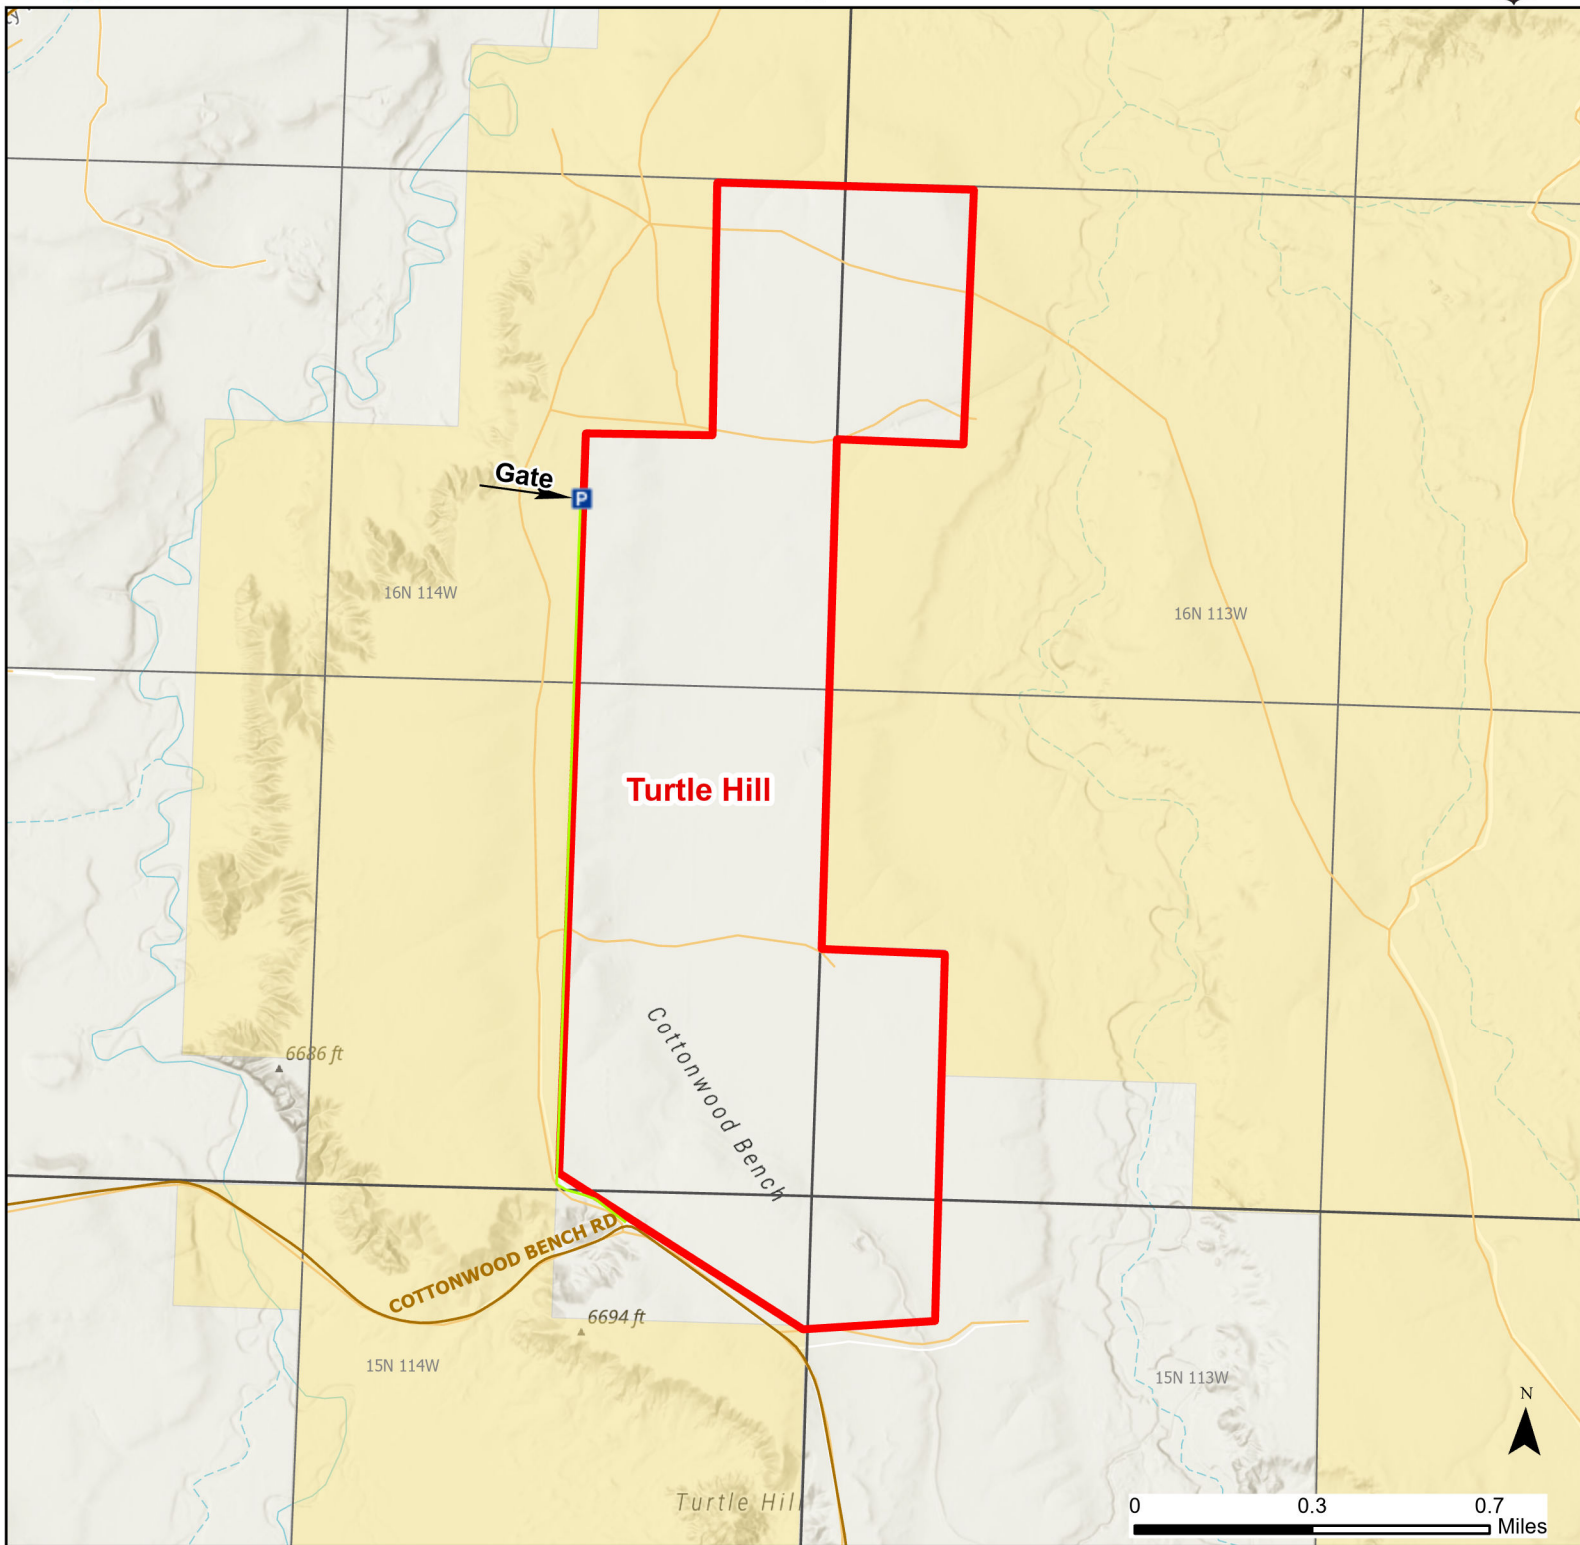

Turtle Hill Hunter Management Area

2024 Hunt
Season

Coupon Box	HMA Use Only	Boundary	Limited Range Weapons and Archery	State
Parking	Special Conditions Apply	Archery Only	Other	BLM
Road Closed	Closed Road			Forest Service
Gate	Roads			DOD
Open Road	HMA Ownership		CLOSED	Wyoming Game & Fish Dept.
	County Boundaries			Private

Species allowed to hunt: Antelope

See Ranch Rules for More Information and Restrictions

Hunter Management Area rules apply only to those lands enrolled in the HMA.

This map is for visual use, assistance and general location only, does not represent a survey, and is not to be used for legal conveyance. Hunt Area boundaries are approximate, consult Game and Fish Hunting Regulations for descriptions and restrictions. Access to these private lands for any commercial activity must be gained by contacting the individual landowner(s) directly.