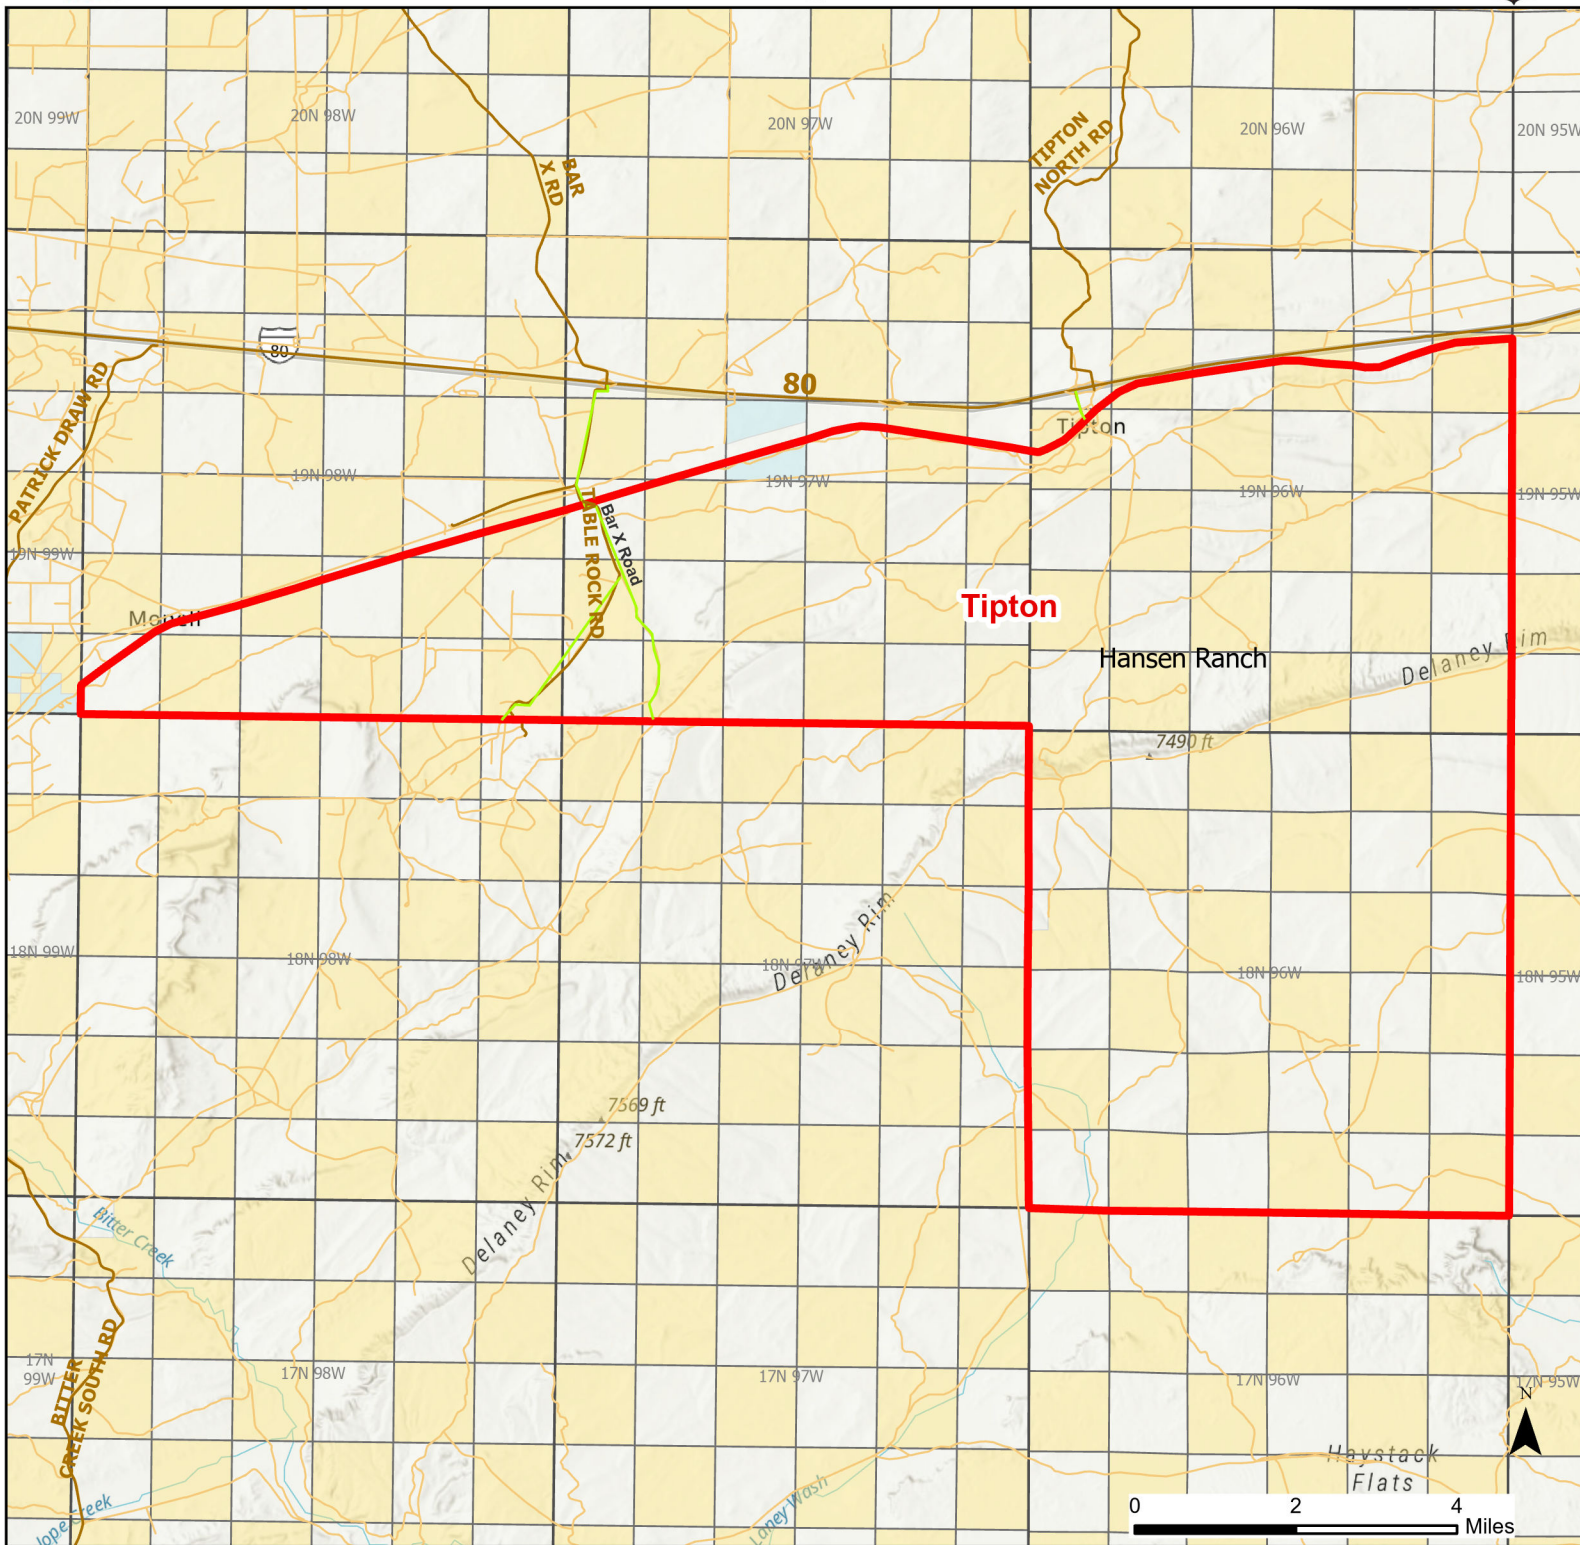

Tipton

2024 Hunt Season

Hunter Management Area

	--- HMA Use Only			
	--- Special Conditions Apply			
	--- Closed Road			
	--- Roads			
	--- HMA Ownership			
	--- Open Road			

Species allowed to hunt: Antelope, Deer, Elk

See Ranch Rules for More Information and Restrictions

Hunter Management Area rules apply only to those lands enrolled in the HMA.

This map is for visual use, assistance and general location only, does not represent a survey, and is not to be used for legal conveyance. Hunt Area boundaries are approximate, consult Game and Fish Hunting Regulations for descriptions and restrictions. Access to these private lands for any commercial activity must be gained by contacting the individual landowner(s) directly.