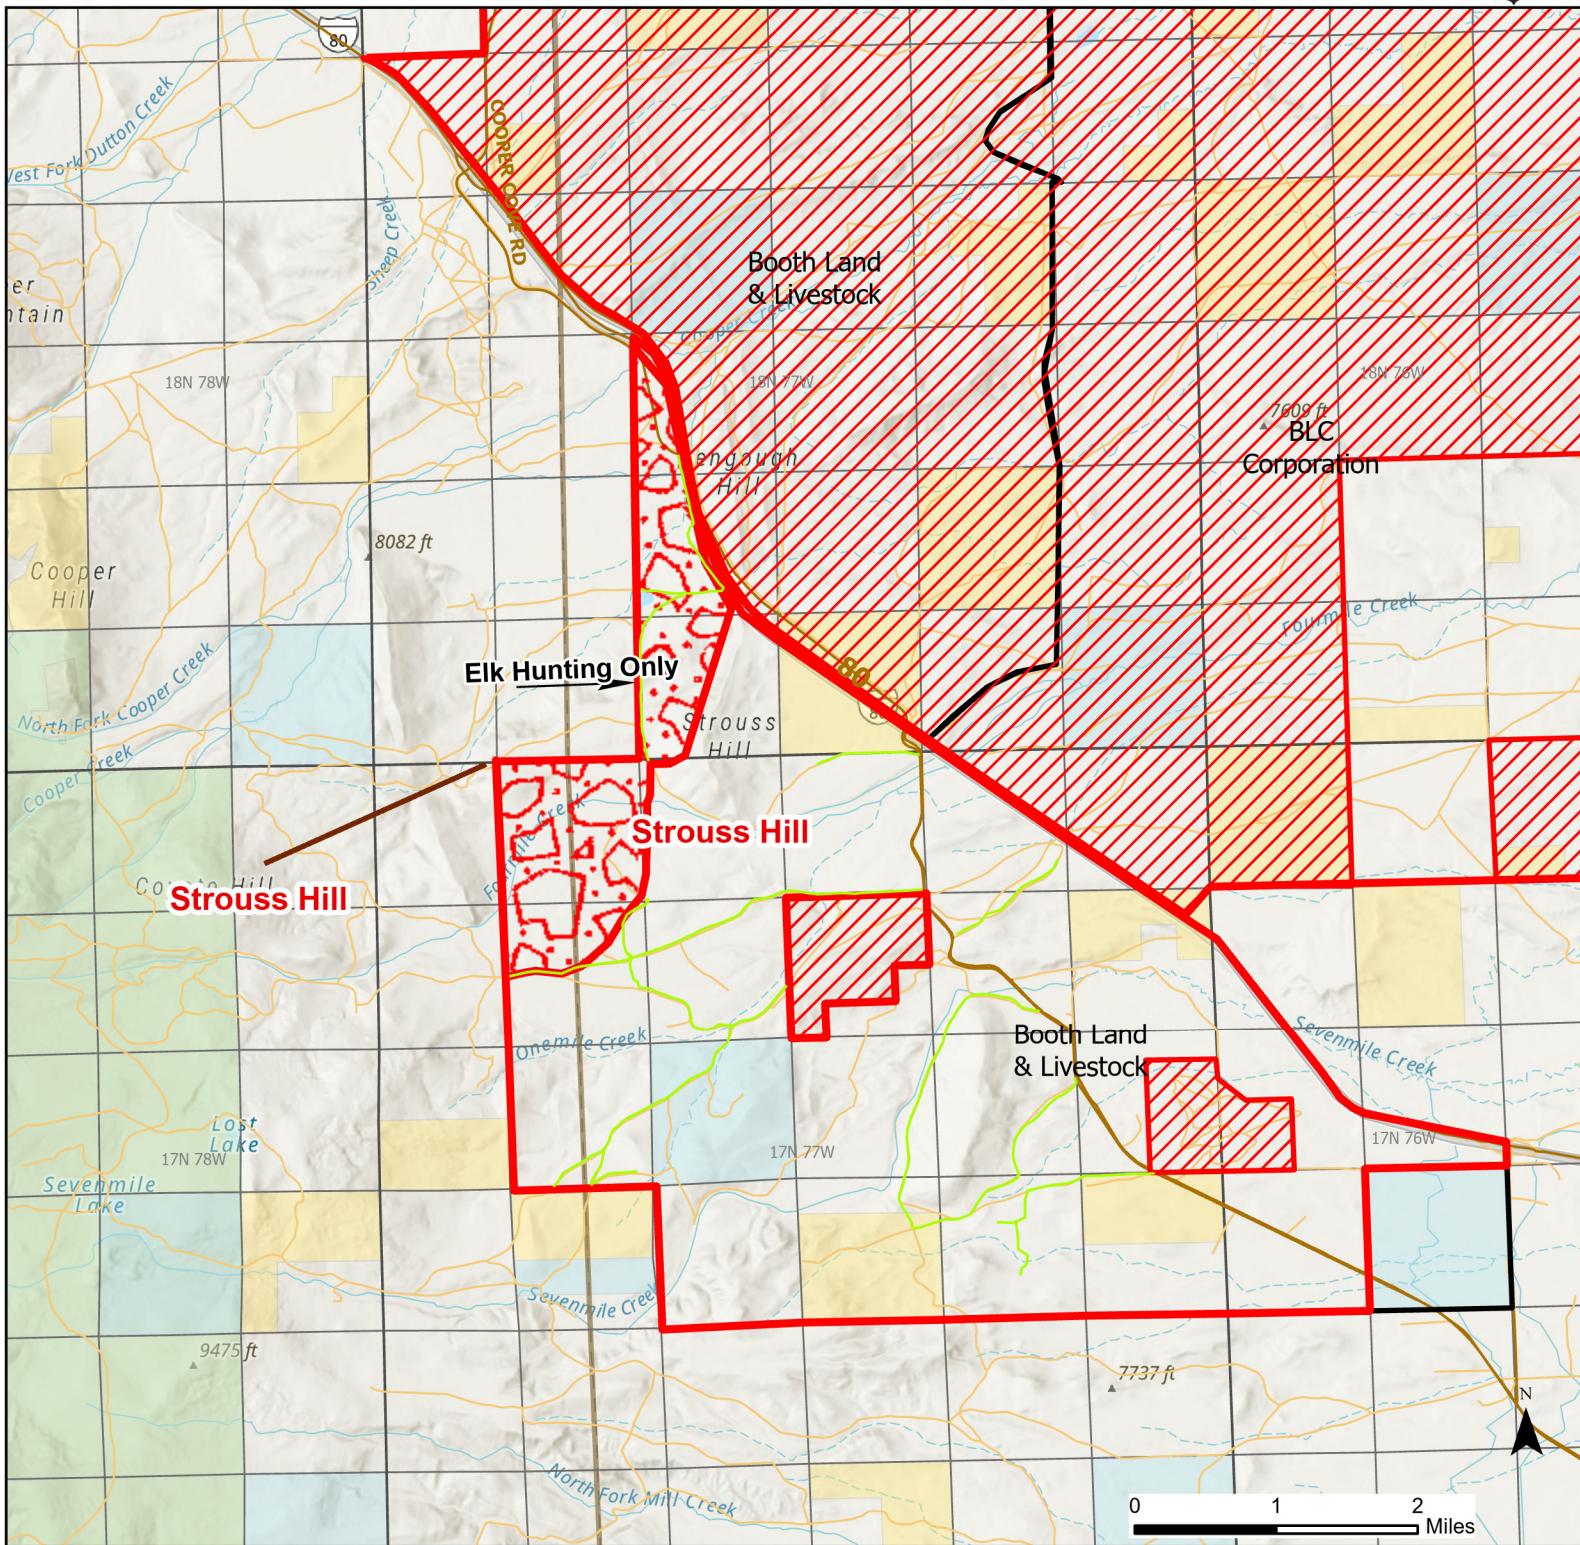

# Strouss Hill Hunter Management Area

2024 Hunt  
Season

Species allowed to hunt: Antelope, Antlerless Elk

## See Ranch Rules for More Information and Restrictions

Hunter Management Area rules apply only to those lands enrolled in the HMA.

This map is for visual use, assistance and general location only, does not represent a survey, and is not to be used for legal conveyance. Hunt Area boundaries are approximate, consult Game and Fish Hunting Regulations for descriptions and restrictions. Access to these private lands for any commercial activity must be gained by contacting the individual landowner(s) directly.