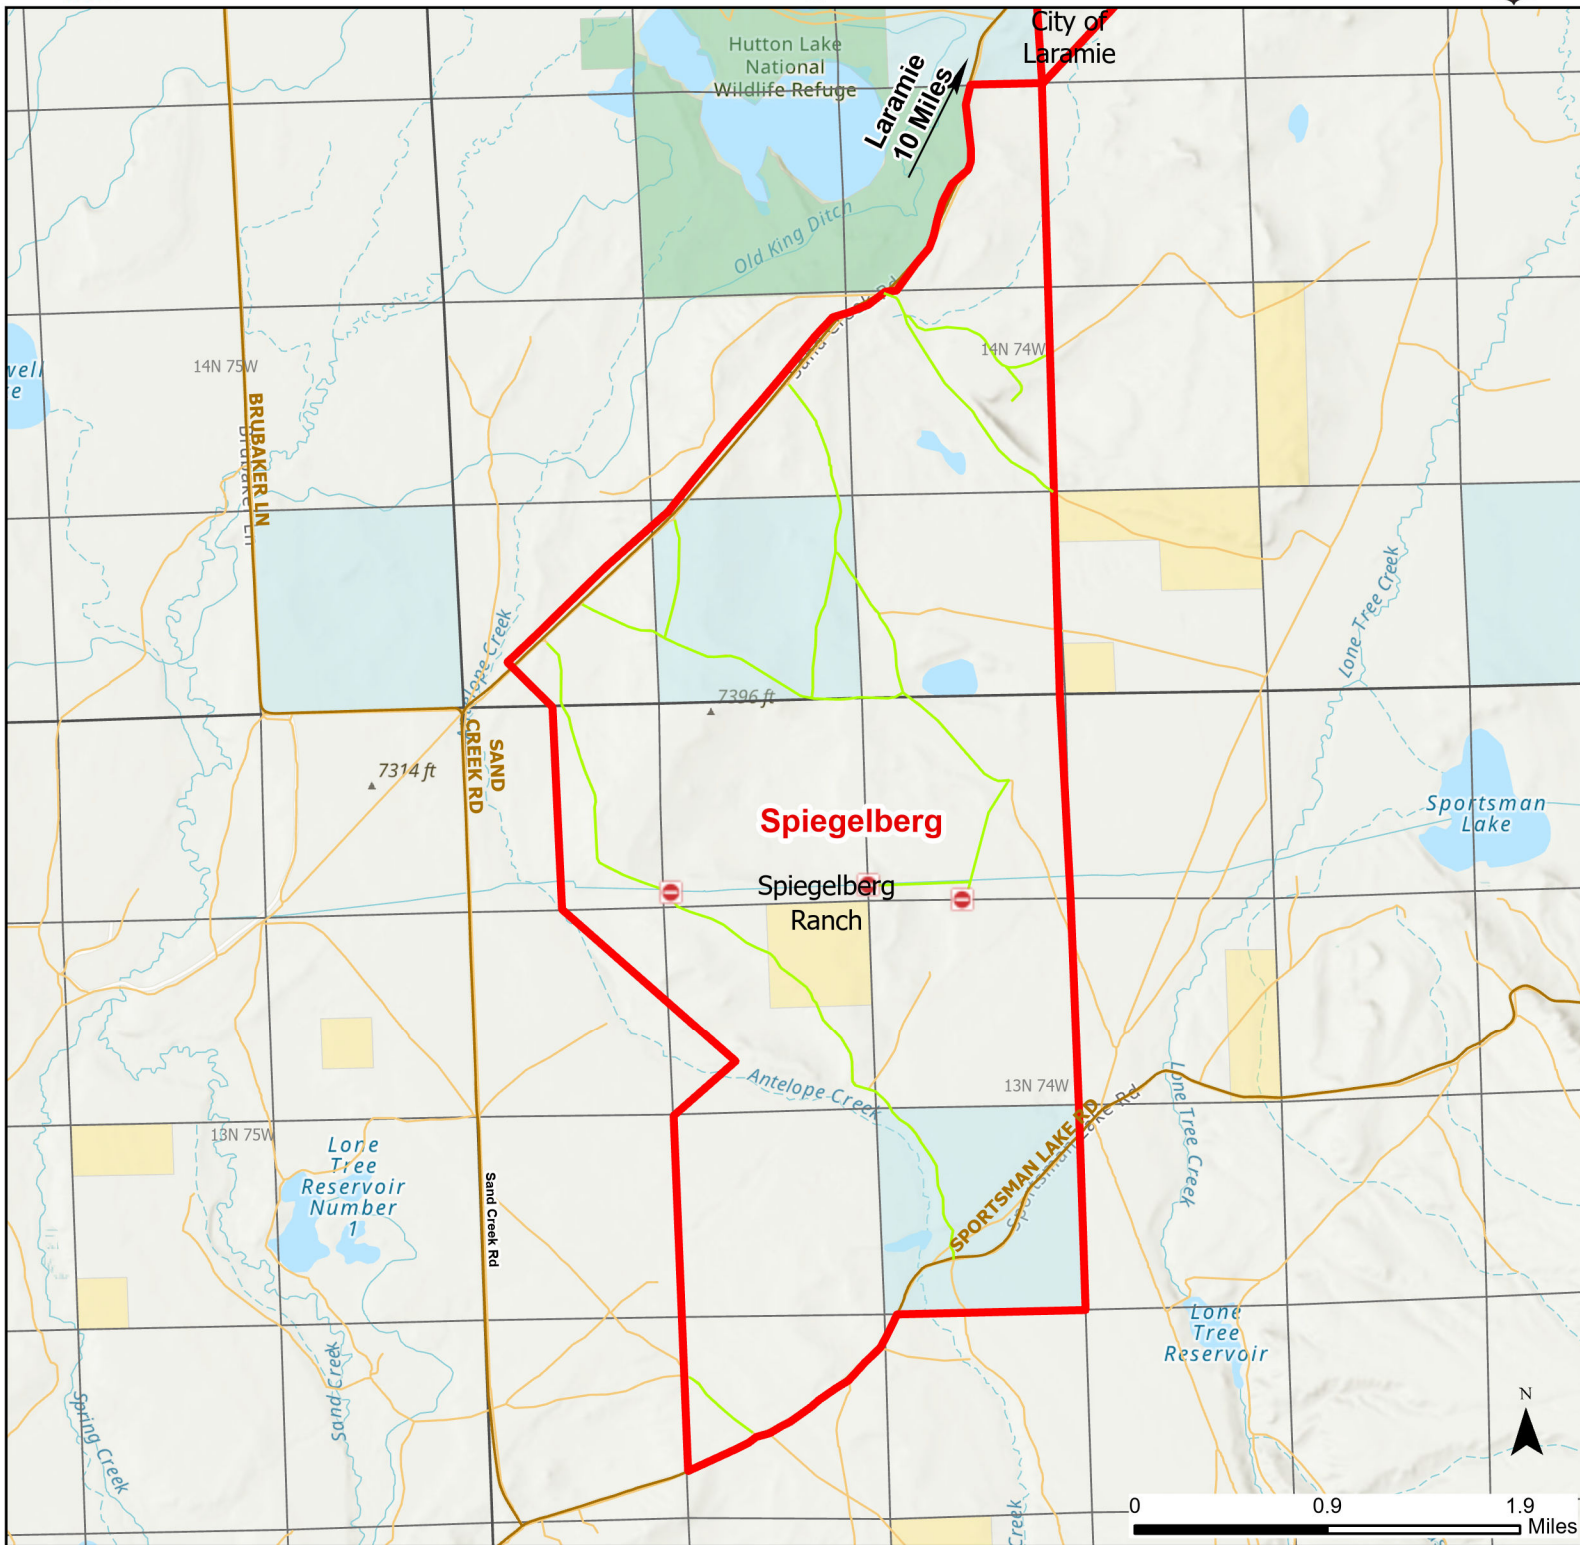

Spiegelberg Hunter Management Area

2024 Hunt Season

Species allowed to hunt: Antelope

See Ranch Rules for More Information and Restrictions

Hunter Management Area rules apply only to those lands enrolled in the HMA.

This map is for visual use, assistance and general location only, does not represent a survey, and is not to be used for legal conveyance. Hunt Area boundaries are approximate, consult Game and Fish Hunting Regulations for descriptions and restrictions. Access to these private lands for any commercial activity must be gained by contacting the individual landowner(s) directly.