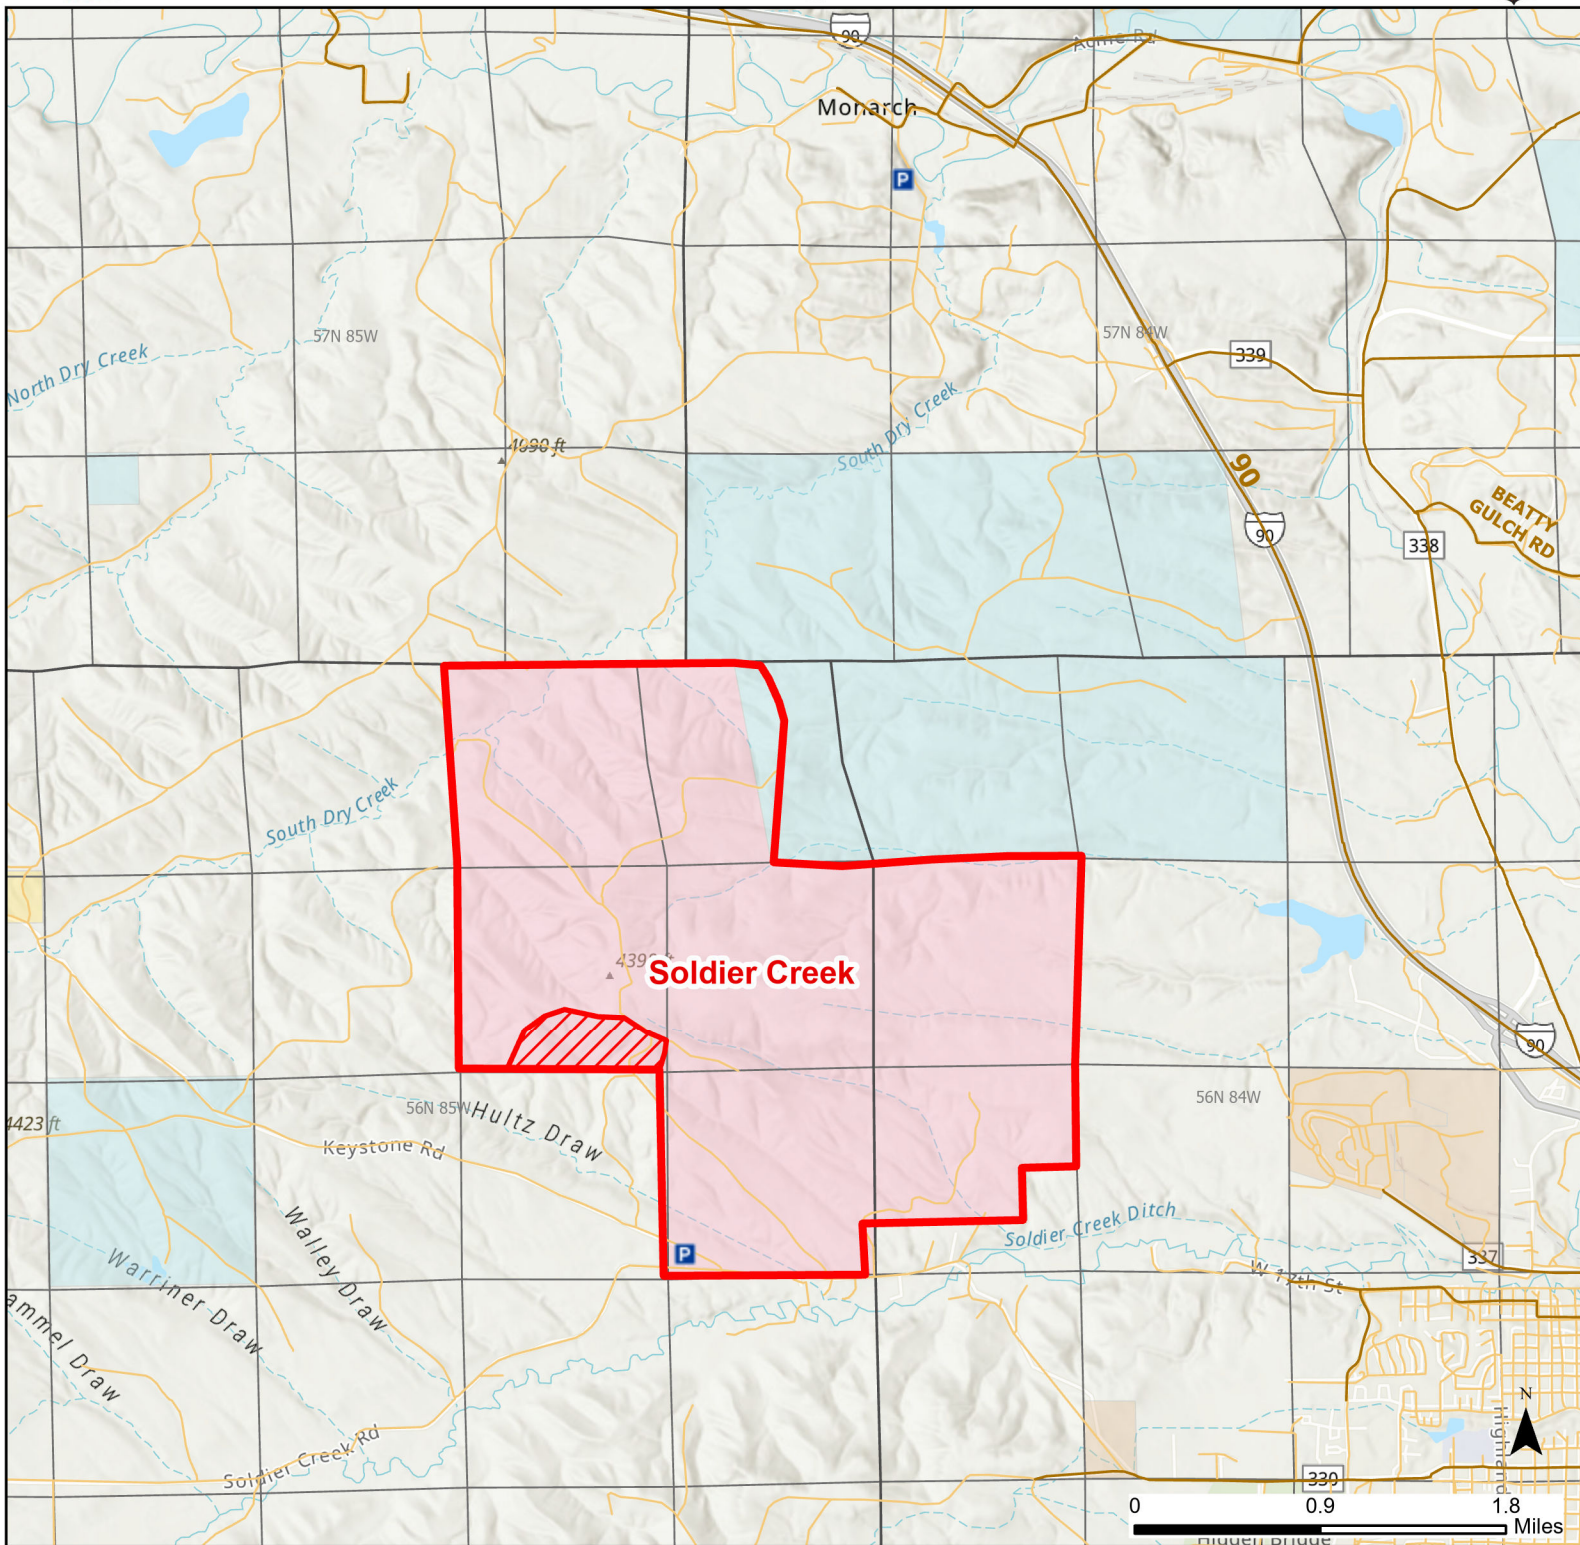

Soldier Creek Hunter Management Area

2024 Hunt Season

	Coupon Box		HMA Use Only		Boundary		Limited Range Weapons and Archery		State
	Parking		Special Conditions Apply		Archery Only		Other		BLM
	Road Closed		Closed Road		CLOSED				Forest Service
	Gate		Roads						DOD
	Open Road		HMA Ownership						Wyoming Game & Fish Dept.
	County Boundaries								Private

Species allowed to hunt: Waterfowl, Pheasant, Sharp-tail Grouse, Doves, Partridge, Turkey, Rabbit, Antelope, Deer, Elk, Mountain Lion, Prairie Dog

See Ranch Rules for More Information and Restrictions

Hunter Management Area rules apply only to those lands enrolled in the HMA.

This map is for visual use, assistance and general location only, does not represent a survey, and is not to be used for legal conveyance. Hunt Area boundaries are approximate, consult Game and Fish Hunting Regulations for descriptions and restrictions. Access to these private lands for any commercial activity must be gained by contacting the individual landowner(s) directly.