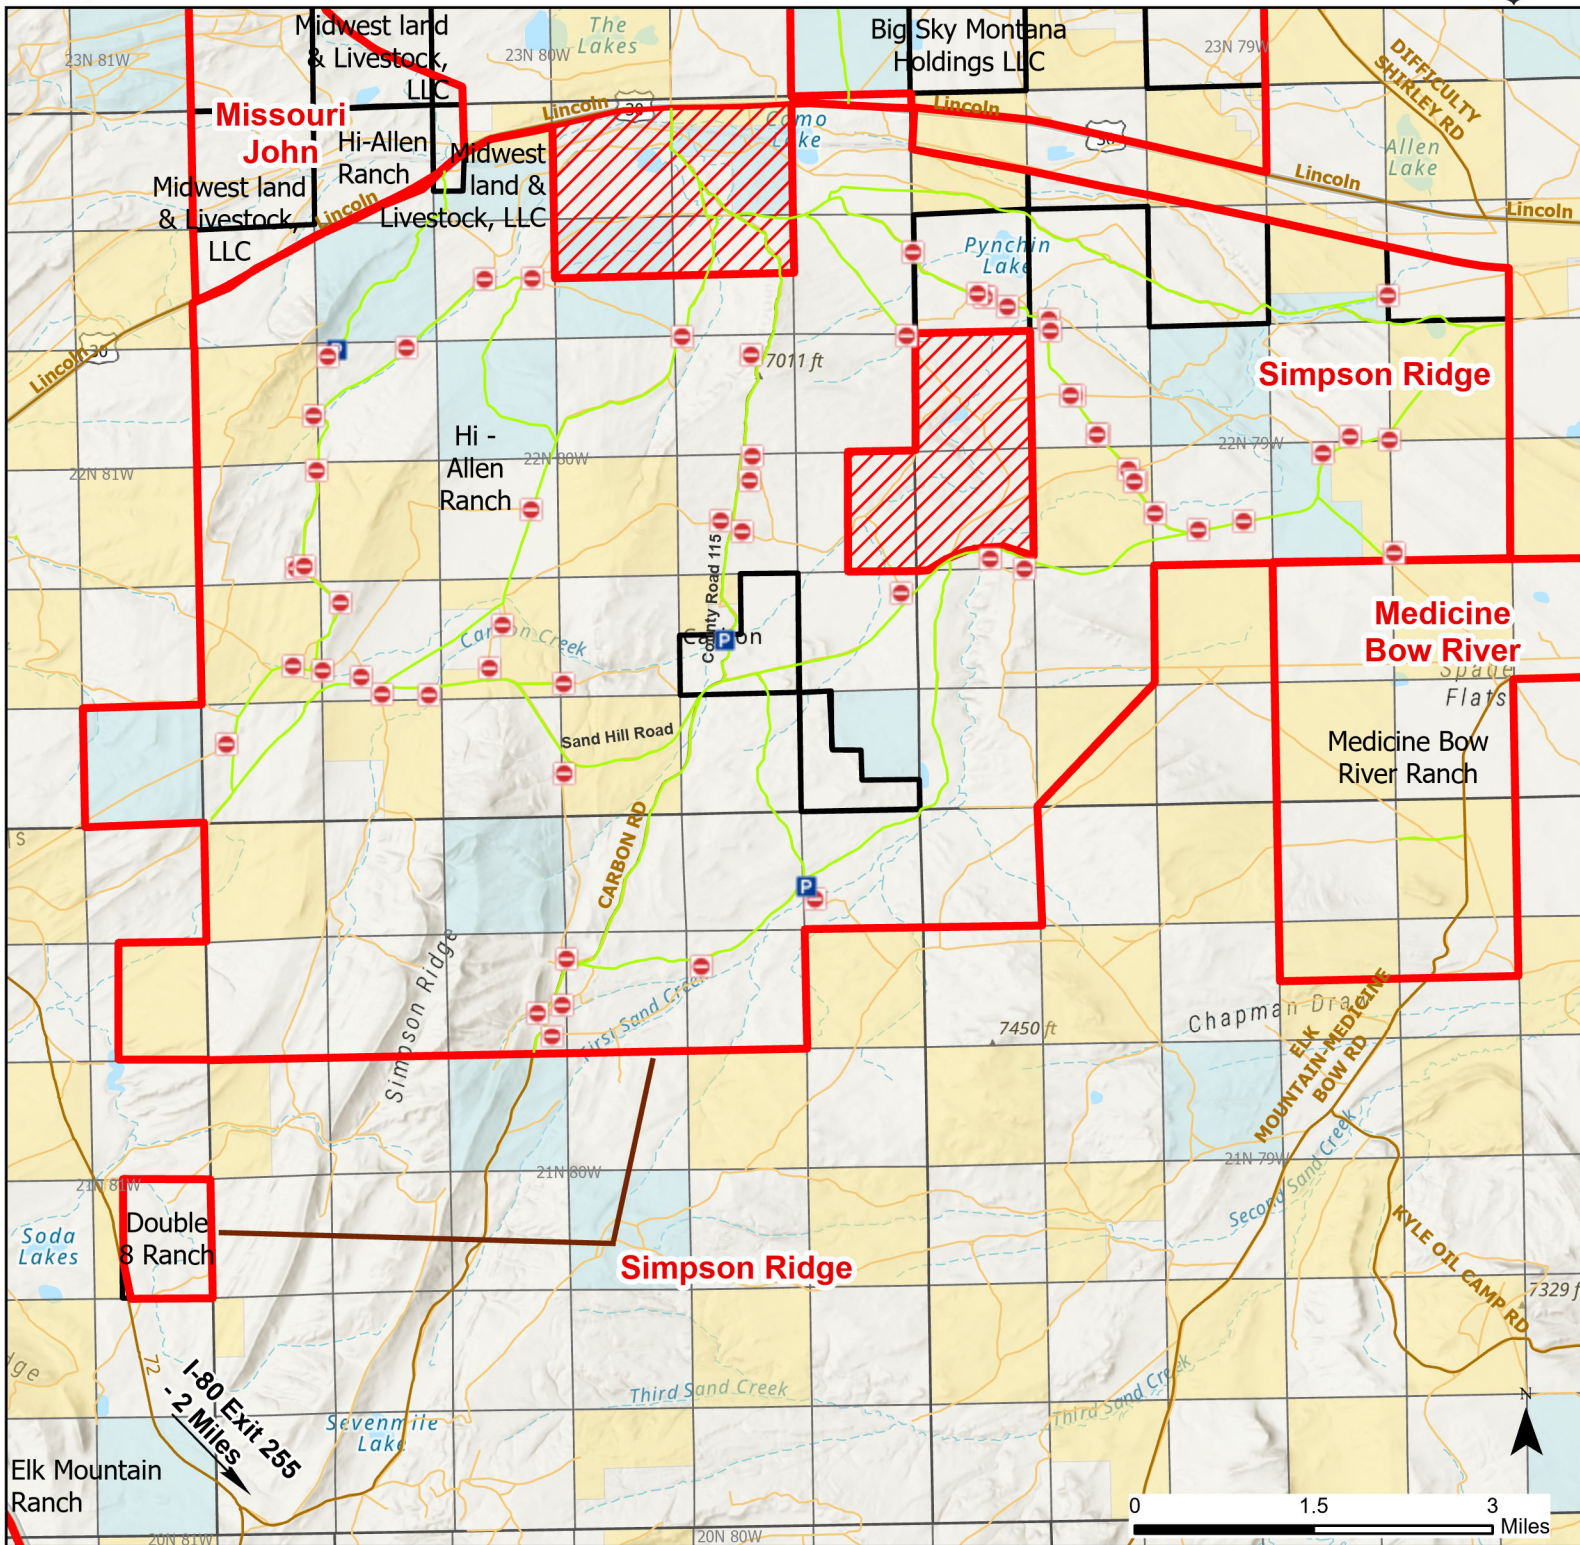

# Simpson Ridge Hunter Management Area

2024 Hunt Season

Species allowed to hunt: Antelope

## See Ranch Rules for More Information and Restrictions

Hunter Management Area rules apply only to those lands enrolled in the HMA.

This map is for visual use, assistance and general location only, does not represent a survey, and is not to be used for legal conveyance. Hunt Area boundaries are approximate, consult Game and Fish Hunting Regulations for descriptions and restrictions. Access to these private lands for any commercial activity must be gained by contacting the individual landowner(s) directly.